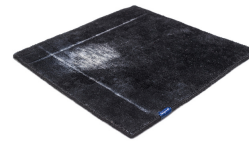

THE MASHUP PURE EDITION ANTIQUÉ

blue 5101

taupe 5119

dark chocolate 5110

lilac 5107

orange 5112

dijon 5117

khaki 5106

cactus 5116

peacock 5115

deep water 5114

grey sky 5113

grey 5100

black 5102

blue 5101

royal navy 5109

Technical facts

ID:	5101
manufacture:	handknotted
name:	THE MASHUP Pure Edition antique
colour:	blue
pile material:	new wool
pile length:	0,3 cm
total height:	0,9 cm
overall weight per sqm:	3,1 kg
standard sizes:	170x240 cm 200x200 cm 200x300 cm 250x350 cm 300x400 cm
custom sizes:	-
max. size:	500 x 800 cm
custom colours:	yes
custom shapes:	-
outdoor use:	-
durability:	**
sound absorbing:	yes
anti static:	yes