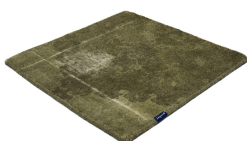

THE MASHUP PURE EDITION ANTIQUÉ

blue 5101

taupe 5119

dark chocolate 5110

lilac 5107

orange 5112

dijon 5117

khaki 5106

cactus 5116

peacock 5115

deep water 5114

grey sky 5113

grey 5100

black 5102

blue 5101

royal navy 5109

Technical facts

ID:	5101
manufacture:	handknotted
name:	THE MASHUP Pure Edition antique
colour:	blue
pile material:	new wool
pile length:	0,3 cm
total height:	0,9 cm
overall weight per sqm:	3,1 kg
standard sizes:	170x240 cm 200x200 cm 200x300 cm 250x350 cm 300x400 cm
custom sizes:	-
max. size:	500 x 800 cm
custom colours:	yes
custom shapes:	-
outdoor use:	-
durability:	**
sound absorbing:	yes
anti static:	yes