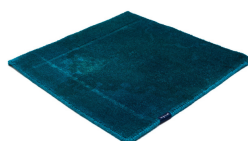

THE MASHUP PURE EDITION ANTIQUÉ

blue 5101

taupe 5119

dark chocolate 5110

lilac 5107

orange 5112

dijon 5117

khaki 5106

cactus 5116

peacock 5115

deep water 5114

grey sky 5113

grey 5100

black 5102

blue 5101

royal navy 5109

Technical facts

ID:	5101
manufacture:	handknotted
name:	THE MASHUP Pure Edition antique
colour:	blue
pile material:	new wool
pile length:	0,3 cm
total height:	0,9 cm
overall weight per sqm:	3,1 kg
standard sizes:	170x240 cm 200x200 cm 200x300 cm 250x350 cm 300x400 cm
custom sizes:	-
max. size:	500 x 800 cm
custom colours:	yes
custom shapes:	-
outdoor use:	-
durability:	**
sound absorbing:	yes
anti static:	yes