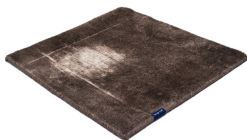

THE MASHUP PURE EDITION ANTIQUÉ

blue 5101

taupe 5119

dark chocolate 5110

lilac 5107

orange 5112

dijon 5117

khaki 5106

cactus 5116

peacock 5115

deep water 5114

grey sky 5113

grey 5100

black 5102

blue 5101

royal navy 5109

Technical facts

ID:	5101
manufacture:	handknotted
name:	THE MASHUP Pure Edition antique
colour:	blue
pile material:	new wool
pile length:	0,3 cm
total height:	0,9 cm
overall weight per sqm:	3,1 kg
standard sizes:	170x240 cm 200x200 cm 200x300 cm 250x350 cm 300x400 cm
custom sizes:	-
max. size:	500 x 800 cm
custom colours:	yes
custom shapes:	-
outdoor use:	-
durability:	**
sound absorbing:	yes
anti static:	yes