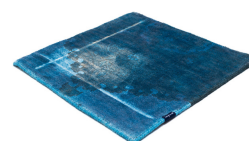

THE MASHUP PURE EDITION ANTIQUÉ

blue 5101

taupe 5119

dark chocolate 5110

lilac 5107

orange 5112

dijon 5117

khaki 5106

cactus 5116

peacock 5115

deep water 5114

grey sky 5113

grey 5100

black 5102

blue 5101

royal navy 5109

Technical facts

ID:	5101
manufacture:	handknotted
name:	THE MASHUP Pure Edition antique
colour:	blue
pile material:	new wool
pile length:	0,3 cm
total height:	0,9 cm
overall weight per sqm:	3,1 kg
standard sizes:	170x240 cm 200x200 cm 200x300 cm 250x350 cm 300x400 cm
custom sizes:	-
max. size:	500 x 800 cm
custom colours:	yes
custom shapes:	-
outdoor use:	-
durability:	**
sound absorbing:	yes
anti static:	yes