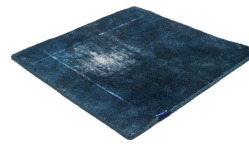

THE MASHUP PURE EDITION ANTIQUÉ

blue 5101

taupe 5119

dark chocolate 5110

lilac 5107

orange 5112

dijon 5117

khaki 5106

cactus 5116

peacock 5115

deep water 5114

grey sky 5113

grey 5100

black 5102

blue 5101

royal navy 5109

Technical facts

ID:	5101
manufacture:	handknotted
name:	THE MASHUP Pure Edition antique
colour:	blue
pile material:	new wool
pile length:	0,3 cm
total height:	0,9 cm
overall weight per sqm:	3,1 kg
standard sizes:	170x240 cm 200x200 cm 200x300 cm 250x350 cm 300x400 cm
custom sizes:	-
max. size:	500 x 800 cm
custom colours:	yes
custom shapes:	-
outdoor use:	-
durability:	**
sound absorbing:	yes
anti static:	yes