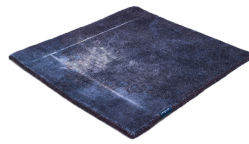

THE MASHUP PURE EDITION ANTIQUÉ

blue 5101

taupe 5119

dark chocolate 5110

lilac 5107

orange 5112

dijon 5117

khaki 5106

cactus 5116

peacock 5115

deep water 5114

grey sky 5113

grey 5100

black 5102

blue 5101

royal navy 5109

Technical facts

ID:	5101
manufacture:	handknotted
name:	THE MASHUP Pure Edition antique
colour:	blue
pile material:	new wool
pile length:	0,3 cm
total height:	0,9 cm
overall weight per sqm:	3,1 kg
standard sizes:	170x240 cm 200x200 cm 200x300 cm 250x350 cm 300x400 cm
custom sizes:	-
max. size:	500 x 800 cm
custom colours:	yes
custom shapes:	-
outdoor use:	-
durability:	**
sound absorbing:	yes
anti static:	yes