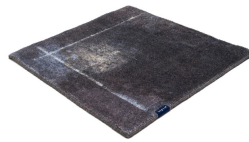

THE MASHUP PURE EDITION ANTIQUÉ

blue 5101

taupe 5119

dark chocolate 5110

lilac 5107

orange 5112

dijon 5117

khaki 5106

cactus 5116

peacock 5115

deep water 5114

grey sky 5113

grey 5100

black 5102

blue 5101

royal navy 5109

Technical facts

ID:	5101
manufacture:	handknotted
name:	THE MASHUP Pure Edition antique
colour:	blue
pile material:	new wool
pile length:	0,3 cm
total height:	0,9 cm
overall weight per sqm:	3,1 kg
standard sizes:	170x240 cm 200x200 cm 200x300 cm 250x350 cm 300x400 cm
custom sizes:	-
max. size:	500 x 800 cm
custom colours:	yes
custom shapes:	-
outdoor use:	-
durability:	**
sound absorbing:	yes
anti static:	yes