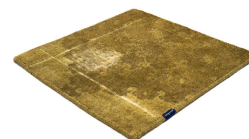

THE MASHUP PURE EDITION ANTIQUÉ

blue 5101

taupe 5119

dark chocolate 5110

lilac 5107

orange 5112

dijon 5117

khaki 5106

cactus 5116

peacock 5115

deep water 5114

grey sky 5113

grey 5100

black 5102

blue 5101

royal navy 5109

Technical facts

ID:	5101
manufacture:	handknotted
name:	THE MASHUP Pure Edition antique
colour:	blue
pile material:	new wool
pile length:	0,3 cm
total height:	0,9 cm
overall weight per sqm:	3,1 kg
standard sizes:	170x240 cm 200x200 cm 200x300 cm 250x350 cm 300x400 cm
custom sizes:	-
max. size:	500 x 800 cm
custom colours:	yes
custom shapes:	-
outdoor use:	-
durability:	**
sound absorbing:	yes
anti static:	yes