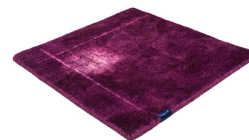

THE MASHUP PURE EDITION ANTIQUÉ

blue 5101

taupe 5119

dark chocolate 5110

lilac 5107

orange 5112

dijon 5117

khaki 5106

cactus 5116

peacock 5115

deep water 5114

grey sky 5113

grey 5100

black 5102

blue 5101

royal navy 5109

Technical facts

ID:	5101
manufacture:	handknotted
name:	THE MASHUP Pure Edition antique
colour:	blue
pile material:	new wool
pile length:	0,3 cm
total height:	0,9 cm
overall weight per sqm:	3,1 kg
standard sizes:	170x240 cm 200x200 cm 200x300 cm 250x350 cm 300x400 cm
custom sizes:	-
max. size:	500 x 800 cm
custom colours:	yes
custom shapes:	-
outdoor use:	-
durability:	**
sound absorbing:	yes
anti static:	yes