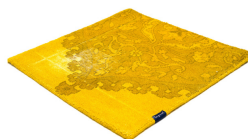

THE MASHUP PURE EDITION ANTIQUÉ

blue 5101

taupe 5119

dark chocolate 5110

lilac 5107

orange 5112

dijon 5117

khaki 5106

cactus 5116

peacock 5115

deep water 5114

grey sky 5113

grey 5100

black 5102

blue 5101

royal navy 5109

Technical facts

ID:	5101
manufacture:	handknotted
name:	THE MASHUP Pure Edition antique
colour:	blue
pile material:	new wool
pile length:	0,3 cm
total height:	0,9 cm
overall weight per sqm:	3,1 kg
standard sizes:	170x240 cm 200x200 cm 200x300 cm 250x350 cm 300x400 cm
custom sizes:	-
max. size:	500 x 800 cm
custom colours:	yes
custom shapes:	-
outdoor use:	-
durability:	**
sound absorbing:	yes
anti static:	yes