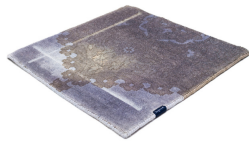

THE MASHUP PURE EDITION ANTIQUÉ

blue 5101

taupe 5119

dark chocolate 5110

lilac 5107

orange 5112

dijon 5117

khaki 5106

cactus 5116

peacock 5115

deep water 5114

grey sky 5113

grey 5100

black 5102

blue 5101

royal navy 5109

Technical facts

ID:	5101
manufacture:	handknotted
name:	THE MASHUP Pure Edition antique
colour:	blue
pile material:	new wool
pile length:	0,3 cm
total height:	0,9 cm
overall weight per sqm:	3,1 kg
standard sizes:	170x240 cm 200x200 cm 200x300 cm 250x350 cm 300x400 cm
custom sizes:	-
max. size:	500 x 800 cm
custom colours:	yes
custom shapes:	-
outdoor use:	-
durability:	**
sound absorbing:	yes
anti static:	yes