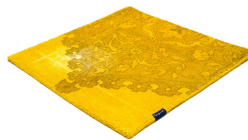

THE MASHUP PURE EDITION ANTIQUÉ

cactus 5116

taupe 5119

dark chocolate 5110

lilac 5107

orange 5112

dijon 5117

khaki 5106

cactus 5116

peacock 5115

deep water 5114

grey sky 5113

grey 5100

black 5102

blue 5101

royal navy 5109

Technical facts

ID:	5116
manufacture:	handknotted
name:	THE MASHUP Pure Edition antique
colour:	cactus
pile material:	new wool
pile length:	0,3 cm
total height:	0,9 cm
overall weight per sqm:	3,1 kg
standard sizes:	170x240 cm 200x200 cm 200x300 cm 250x350 cm 300x400 cm
custom sizes:	-
max. size:	500 x 800 cm
custom colours:	yes
custom shapes:	-
outdoor use:	-
durability:	**
sound absorbing:	yes
anti static:	yes