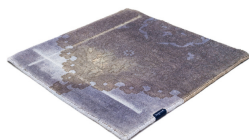

THE MASHUP PURE EDITION ANTIQUÉ

cactus 5116

taupe 5119

dark chocolate 5110

lilac 5107

orange 5112

dijon 5117

khaki 5106

cactus 5116

peacock 5115

deep water 5114

grey sky 5113

grey 5100

black 5102

blue 5101

royal navy 5109

Technical facts

ID:	5116
manufacture:	handknotted
name:	THE MASHUP Pure Edition antique
colour:	cactus
pile material:	new wool
pile length:	0,3 cm
total height:	0,9 cm
overall weight per sqm:	3,1 kg
standard sizes:	170x240 cm 200x200 cm 200x300 cm 250x350 cm 300x400 cm
custom sizes:	-
max. size:	500 x 800 cm
custom colours:	yes
custom shapes:	-
outdoor use:	-
durability:	**
sound absorbing:	yes
anti static:	yes