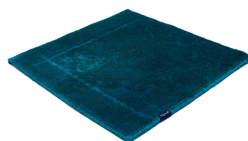

THE MASHUP PURE EDITION ANTIQUÉ

cactus 5116

taupe 5119

dark chocolate 5110

lilac 5107

orange 5112

dijon 5117

khaki 5106

cactus 5116

peacock 5115

deep water 5114

grey sky 5113

grey 5100

black 5102

blue 5101

royal navy 5109

Technical facts

ID:	5116
manufacture:	handknotted
name:	THE MASHUP Pure Edition antique
colour:	cactus
pile material:	new wool
pile length:	0,3 cm
total height:	0,9 cm
overall weight per sqm:	3,1 kg
standard sizes:	170x240 cm 200x200 cm 200x300 cm 250x350 cm 300x400 cm
custom sizes:	-
max. size:	500 x 800 cm
custom colours:	yes
custom shapes:	-
outdoor use:	-
durability:	**
sound absorbing:	yes
anti static:	yes