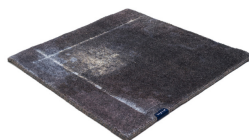

THE MASHUP PURE EDITION ANTIQUÉ

cactus 5116

taupe 5119

dark chocolate 5110

lilac 5107

orange 5112

dijon 5117

khaki 5106

cactus 5116

peacock 5115

deep water 5114

grey sky 5113

grey 5100

black 5102

blue 5101

royal navy 5109

Technical facts

ID:	5116
manufacture:	handknotted
name:	THE MASHUP Pure Edition antique
colour:	cactus
pile material:	new wool
pile length:	0,3 cm
total height:	0,9 cm
overall weight per sqm:	3,1 kg
standard sizes:	170x240 cm 200x200 cm 200x300 cm 250x350 cm 300x400 cm
custom sizes:	-
max. size:	500 x 800 cm
custom colours:	yes
custom shapes:	-
outdoor use:	-
durability:	**
sound absorbing:	yes
anti static:	yes