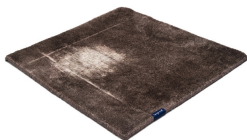

THE MASHUP PURE EDITION ANTIQUÉ

cactus 5116

taupe 5119

dark chocolate 5110

lilac 5107

orange 5112

dijon 5117

khaki 5106

cactus 5116

peacock 5115

deep water 5114

grey sky 5113

grey 5100

black 5102

blue 5101

royal navy 5109

Technical facts

ID:	5116
manufacture:	handknotted
name:	THE MASHUP Pure Edition antique
colour:	cactus
pile material:	new wool
pile length:	0,3 cm
total height:	0,9 cm
overall weight per sqm:	3,1 kg
standard sizes:	170x240 cm 200x200 cm 200x300 cm 250x350 cm 300x400 cm
custom sizes:	-
max. size:	500 x 800 cm
custom colours:	yes
custom shapes:	-
outdoor use:	-
durability:	**
sound absorbing:	yes
anti static:	yes