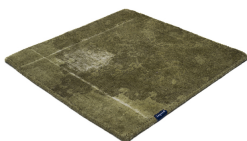

THE MASHUP PURE EDITION ANTIQUÉ

cactus 5116

taupe 5119

dark chocolate 5110

lilac 5107

orange 5112

dijon 5117

khaki 5106

cactus 5116

peacock 5115

deep water 5114

grey sky 5113

grey 5100

black 5102

blue 5101

royal navy 5109

Technical facts

ID:	5116
manufacture:	handknotted
name:	THE MASHUP Pure Edition antique
colour:	cactus
pile material:	new wool
pile length:	0,3 cm
total height:	0,9 cm
overall weight per sqm:	3,1 kg
standard sizes:	170x240 cm 200x200 cm 200x300 cm 250x350 cm 300x400 cm
custom sizes:	-
max. size:	500 x 800 cm
custom colours:	yes
custom shapes:	-
outdoor use:	-
durability:	**
sound absorbing:	yes
anti static:	yes