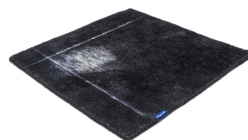

THE MASHUP PURE EDITION ANTIQUÉ

cactus 5116

taupe 5119

dark chocolate 5110

lilac 5107

orange 5112

dijon 5117

khaki 5106

cactus 5116

peacock 5115

deep water 5114

grey sky 5113

grey 5100

black 5102

blue 5101

royal navy 5109

Technical facts

ID:	5116
manufacture:	handknotted
name:	THE MASHUP Pure Edition antique
colour:	cactus
pile material:	new wool
pile length:	0,3 cm
total height:	0,9 cm
overall weight per sqm:	3,1 kg
standard sizes:	170x240 cm 200x200 cm 200x300 cm 250x350 cm 300x400 cm
custom sizes:	-
max. size:	500 x 800 cm
custom colours:	yes
custom shapes:	-
outdoor use:	-
durability:	**
sound absorbing:	yes
anti static:	yes