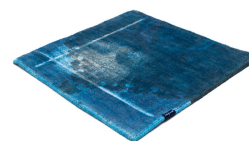

THE MASHUP PURE EDITION ANTIQUÉ

cactus 5116

taupe 5119

dark chocolate 5110

lilac 5107

orange 5112

dijon 5117

khaki 5106

cactus 5116

peacock 5115

deep water 5114

grey sky 5113

grey 5100

black 5102

blue 5101

royal navy 5109

Technical facts

ID:	5116
manufacture:	handknotted
name:	THE MASHUP Pure Edition antique
colour:	cactus
pile material:	new wool
pile length:	0,3 cm
total height:	0,9 cm
overall weight per sqm:	3,1 kg
standard sizes:	170x240 cm 200x200 cm 200x300 cm 250x350 cm 300x400 cm
custom sizes:	-
max. size:	500 x 800 cm
custom colours:	yes
custom shapes:	-
outdoor use:	-
durability:	**
sound absorbing:	yes
anti static:	yes