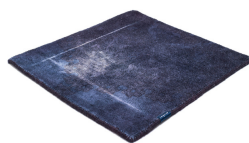

THE MASHUP PURE EDITION ANTIQUÉ

cactus 5116

taupe 5119

dark chocolate 5110

lilac 5107

orange 5112

dijon 5117

khaki 5106

cactus 5116

peacock 5115

deep water 5114

grey sky 5113

grey 5100

black 5102

blue 5101

royal navy 5109

Technical facts

ID:	5116
manufacture:	handknotted
name:	THE MASHUP Pure Edition antique
colour:	cactus
pile material:	new wool
pile length:	0,3 cm
total height:	0,9 cm
overall weight per sqm:	3,1 kg
standard sizes:	170x240 cm 200x200 cm 200x300 cm 250x350 cm 300x400 cm
custom sizes:	-
max. size:	500 x 800 cm
custom colours:	yes
custom shapes:	-
outdoor use:	-
durability:	**
sound absorbing:	yes
anti static:	yes