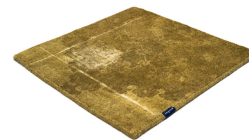

THE MASHUP PURE EDITION ANTIQUÉ

cactus 5116

taupe 5119

dark chocolate 5110

lilac 5107

orange 5112

dijon 5117

khaki 5106

cactus 5116

peacock 5115

deep water 5114

grey sky 5113

grey 5100

black 5102

blue 5101

royal navy 5109

Technical facts

ID:	5116
manufacture:	handknotted
name:	THE MASHUP Pure Edition antique
colour:	cactus
pile material:	new wool
pile length:	0,3 cm
total height:	0,9 cm
overall weight per sqm:	3,1 kg
standard sizes:	170x240 cm 200x200 cm 200x300 cm 250x350 cm 300x400 cm
custom sizes:	-
max. size:	500 x 800 cm
custom colours:	yes
custom shapes:	-
outdoor use:	-
durability:	**
sound absorbing:	yes
anti static:	yes