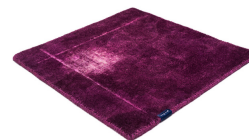

THE MASHUP PURE EDITION ANTIQUÉ

cactus 5116

taupe 5119

dark chocolate 5110

lilac 5107

orange 5112

dijon 5117

khaki 5106

cactus 5116

peacock 5115

deep water 5114

grey sky 5113

grey 5100

black 5102

blue 5101

royal navy 5109

Technical facts

ID:	5116
manufacture:	handknotted
name:	THE MASHUP Pure Edition antique
colour:	cactus
pile material:	new wool
pile length:	0,3 cm
total height:	0,9 cm
overall weight per sqm:	3,1 kg
standard sizes:	170x240 cm 200x200 cm 200x300 cm 250x350 cm 300x400 cm
custom sizes:	-
max. size:	500 x 800 cm
custom colours:	yes
custom shapes:	-
outdoor use:	-
durability:	**
sound absorbing:	yes
anti static:	yes