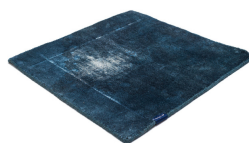

THE MASHUP PURE EDITION ANTIQUÉ

cactus 5116

taupe 5119

dark chocolate 5110

lilac 5107

orange 5112

dijon 5117

khaki 5106

cactus 5116

peacock 5115

deep water 5114

grey sky 5113

grey 5100

black 5102

blue 5101

royal navy 5109

Technical facts

ID:	5116
manufacture:	handknotted
name:	THE MASHUP Pure Edition antique
colour:	cactus
pile material:	new wool
pile length:	0,3 cm
total height:	0,9 cm
overall weight per sqm:	3,1 kg
standard sizes:	170x240 cm 200x200 cm 200x300 cm 250x350 cm 300x400 cm
custom sizes:	-
max. size:	500 x 800 cm
custom colours:	yes
custom shapes:	-
outdoor use:	-
durability:	**
sound absorbing:	yes
anti static:	yes