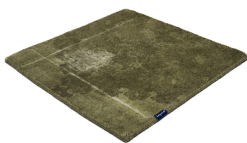

THE MASHUP PURE EDITION ANTIQUÉ

dark chocolate 5110

taupe 5119

dark chocolate 5110

lilac 5107

orange 5112

dijon 5117

khaki 5106

cactus 5116

peacock 5115

deep water 5114

grey sky 5113

grey 5100

black 5102

blue 5101

royal navy 5109

Technical facts

ID:	5110
manufacture:	handknotted
name:	THE MASHUP Pure Edition antique
colour:	dark chocolate
pile material:	new wool
pile length:	0,3 cm
total height:	0,9 cm
overall weight per sqm:	3,1 kg
standard sizes:	170x240 cm 200x200 cm 200x300 cm 250x350 cm 300x400 cm
custom sizes:	-
max. size:	500 x 800 cm
custom colours:	yes
custom shapes:	-
outdoor use:	-
durability:	**
sound absorbing:	yes
anti static:	yes