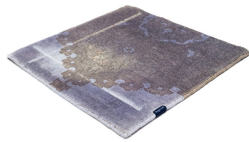

THE MASHUP PURE EDITION ANTIQUÉ

dark chocolate 5110

taupe 5119

dark chocolate 5110

lilac 5107

orange 5112

dijon 5117

khaki 5106

cactus 5116

peacock 5115

deep water 5114

grey sky 5113

grey 5100

black 5102

blue 5101

royal navy 5109

Technical facts

ID:	5110
manufacture:	handknotted
name:	THE MASHUP Pure Edition antique
colour:	dark chocolate
pile material:	new wool
pile length:	0,3 cm
total height:	0,9 cm
overall weight per sqm:	3,1 kg
standard sizes:	170x240 cm 200x200 cm 200x300 cm 250x350 cm 300x400 cm
custom sizes:	-
max. size:	500 x 800 cm
custom colours:	yes
custom shapes:	-
outdoor use:	-
durability:	**
sound absorbing:	yes
anti static:	yes