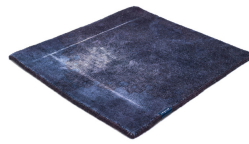

THE MASHUP PURE EDITION ANTIQUÉ

dark chocolate 5110

taupe 5119

dark chocolate 5110

lilac 5107

orange 5112

dijon 5117

khaki 5106

cactus 5116

peacock 5115

deep water 5114

grey sky 5113

grey 5100

black 5102

blue 5101

royal navy 5109

Technical facts

ID:	5110
manufacture:	handknotted
name:	THE MASHUP Pure Edition antique
colour:	dark chocolate
pile material:	new wool
pile length:	0,3 cm
total height:	0,9 cm
overall weight per sqm:	3,1 kg
standard sizes:	170x240 cm 200x200 cm 200x300 cm 250x350 cm 300x400 cm
custom sizes:	-
max. size:	500 x 800 cm
custom colours:	yes
custom shapes:	-
outdoor use:	-
durability:	**
sound absorbing:	yes
anti static:	yes