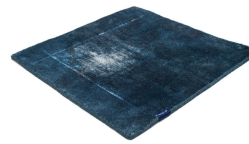

THE MASHUP PURE EDITION ANTIQUÉ

dark chocolate 5110

taupe 5119

dark chocolate 5110

lilac 5107

orange 5112

dijon 5117

khaki 5106

cactus 5116

peacock 5115

deep water 5114

grey sky 5113

grey 5100

black 5102

blue 5101

royal navy 5109

Technical facts

ID:	5110
manufacture:	handknotted
name:	THE MASHUP Pure Edition antique
colour:	dark chocolate
pile material:	new wool
pile length:	0,3 cm
total height:	0,9 cm
overall weight per sqm:	3,1 kg
standard sizes:	170x240 cm 200x200 cm 200x300 cm 250x350 cm 300x400 cm
custom sizes:	-
max. size:	500 x 800 cm
custom colours:	yes
custom shapes:	-
outdoor use:	-
durability:	**
sound absorbing:	yes
anti static:	yes