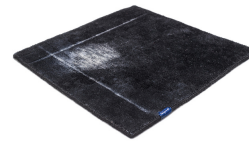

THE MASHUP PURE EDITION ANTIQUÉ

dark chocolate 5110

taupe 5119

dark chocolate 5110

lilac 5107

orange 5112

dijon 5117

khaki 5106

cactus 5116

peacock 5115

deep water 5114

grey sky 5113

grey 5100

black 5102

blue 5101

royal navy 5109

Technical facts

ID:	5110
manufacture:	handknotted
name:	THE MASHUP Pure Edition antique
colour:	dark chocolate
pile material:	new wool
pile length:	0,3 cm
total height:	0,9 cm
overall weight per sqm:	3,1 kg
standard sizes:	170x240 cm 200x200 cm 200x300 cm 250x350 cm 300x400 cm
custom sizes:	-
max. size:	500 x 800 cm
custom colours:	yes
custom shapes:	-
outdoor use:	-
durability:	**
sound absorbing:	yes
anti static:	yes