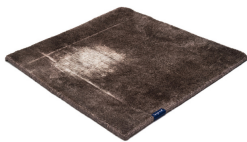

THE MASHUP PURE EDITION ANTIQUÉ

dark chocolate 5110

taupe 5119

dark chocolate 5110

lilac 5107

orange 5112

dijon 5117

khaki 5106

cactus 5116

peacock 5115

deep water 5114

grey sky 5113

grey 5100

black 5102

blue 5101

royal navy 5109

Technical facts

ID:	5110
manufacture:	handknotted
name:	THE MASHUP Pure Edition antique
colour:	dark chocolate
pile material:	new wool
pile length:	0,3 cm
total height:	0,9 cm
overall weight per sqm:	3,1 kg
standard sizes:	170x240 cm 200x200 cm 200x300 cm 250x350 cm 300x400 cm
custom sizes:	-
max. size:	500 x 800 cm
custom colours:	yes
custom shapes:	-
outdoor use:	-
durability:	**
sound absorbing:	yes
anti static:	yes