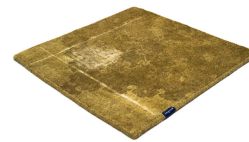

THE MASHUP PURE EDITION ANTIQUÉ

dark chocolate 5110

taupe 5119

dark chocolate 5110

lilac 5107

orange 5112

dijon 5117

khaki 5106

cactus 5116

peacock 5115

deep water 5114

grey sky 5113

grey 5100

black 5102

blue 5101

royal navy 5109

Technical facts

ID:	5110
manufacture:	handknotted
name:	THE MASHUP Pure Edition antique
colour:	dark chocolate
pile material:	new wool
pile length:	0,3 cm
total height:	0,9 cm
overall weight per sqm:	3,1 kg
standard sizes:	170x240 cm 200x200 cm 200x300 cm 250x350 cm 300x400 cm
custom sizes:	-
max. size:	500 x 800 cm
custom colours:	yes
custom shapes:	-
outdoor use:	-
durability:	**
sound absorbing:	yes
anti static:	yes