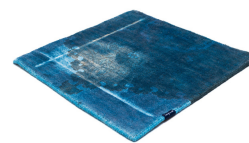

THE MASHUP PURE EDITION ANTIQUÉ

dark chocolate 5110

taupe 5119

dark chocolate 5110

lilac 5107

orange 5112

dijon 5117

khaki 5106

cactus 5116

peacock 5115

deep water 5114

grey sky 5113

grey 5100

black 5102

blue 5101

royal navy 5109

Technical facts

ID:	5110
manufacture:	handknotted
name:	THE MASHUP Pure Edition antique
colour:	dark chocolate
pile material:	new wool
pile length:	0,3 cm
total height:	0,9 cm
overall weight per sqm:	3,1 kg
standard sizes:	170x240 cm 200x200 cm 200x300 cm 250x350 cm 300x400 cm
custom sizes:	-
max. size:	500 x 800 cm
custom colours:	yes
custom shapes:	-
outdoor use:	-
durability:	**
sound absorbing:	yes
anti static:	yes