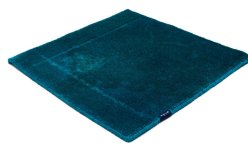

THE MASHUP PURE EDITION ANTIQUÉ

dark chocolate 5110

taupe 5119

dark chocolate 5110

lilac 5107

orange 5112

dijon 5117

khaki 5106

cactus 5116

peacock 5115

deep water 5114

grey sky 5113

grey 5100

black 5102

blue 5101

royal navy 5109

Technical facts

ID:	5110
manufacture:	handknotted
name:	THE MASHUP Pure Edition antique
colour:	dark chocolate
pile material:	new wool
pile length:	0,3 cm
total height:	0,9 cm
overall weight per sqm:	3,1 kg
standard sizes:	170x240 cm 200x200 cm 200x300 cm 250x350 cm 300x400 cm
custom sizes:	-
max. size:	500 x 800 cm
custom colours:	yes
custom shapes:	-
outdoor use:	-
durability:	**
sound absorbing:	yes
anti static:	yes