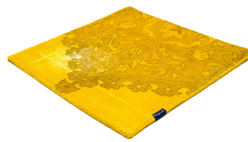

THE MASHUP PURE EDITION ANTIQUÉ

dark chocolate 5110

taupe 5119

dark chocolate 5110

lilac 5107

orange 5112

dijon 5117

khaki 5106

cactus 5116

peacock 5115

deep water 5114

grey sky 5113

grey 5100

black 5102

blue 5101

royal navy 5109

Technical facts

ID:	5110
manufacture:	handknotted
name:	THE MASHUP Pure Edition antique
colour:	dark chocolate
pile material:	new wool
pile length:	0,3 cm
total height:	0,9 cm
overall weight per sqm:	3,1 kg
standard sizes:	170x240 cm 200x200 cm 200x300 cm 250x350 cm 300x400 cm
custom sizes:	-
max. size:	500 x 800 cm
custom colours:	yes
custom shapes:	-
outdoor use:	-
durability:	**
sound absorbing:	yes
anti static:	yes