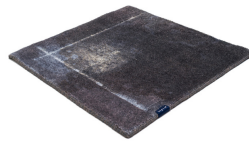

THE MASHUP PURE EDITION ANTIQUÉ

dark chocolate 5110

taupe 5119

dark chocolate 5110

lilac 5107

orange 5112

dijon 5117

khaki 5106

cactus 5116

peacock 5115

deep water 5114

grey sky 5113

grey 5100

black 5102

blue 5101

royal navy 5109

Technical facts

ID:	5110
manufacture:	handknotted
name:	THE MASHUP Pure Edition antique
colour:	dark chocolate
pile material:	new wool
pile length:	0,3 cm
total height:	0,9 cm
overall weight per sqm:	3,1 kg
standard sizes:	170x240 cm 200x200 cm 200x300 cm 250x350 cm 300x400 cm
custom sizes:	-
max. size:	500 x 800 cm
custom colours:	yes
custom shapes:	-
outdoor use:	-
durability:	**
sound absorbing:	yes
anti static:	yes