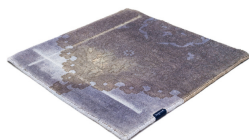

# THE MASHUP PURE EDITION ANTIQUUE

grey sky 5113

taupe 5119

dark chocolate 5110

lilac 5107

orange 5112

dijon 5117

khaki 5106

cactus 5116

peacock 5115

deep water 5114

grey sky 5113

grey 5100

black 5102

blue 5101

royal navy 5109

## Technical facts

ID:	5113
manufacture:	handknotted
name:	THE MASHUP Pure Edition antique
colour:	grey sky
pile material:	new wool
pile length:	0,3 cm
total height:	0,9 cm
overall weight per sqm:	3,1 kg
standard sizes:	170x240 cm   200x200 cm   200x300 cm   250x350 cm   300x400 cm
custom sizes:	-
max. size:	500 x 800 cm
custom colours:	yes
custom shapes:	-
outdoor use:	-
durability:	**
sound absorbing:	yes
anti static:	yes