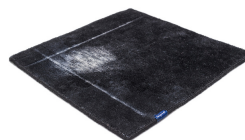

# THE MASHUP PURE EDITION ANTIQUUE

grey sky 5113

taupe 5119

dark chocolate 5110

lilac 5107

orange 5112

dijon 5117

khaki 5106

cactus 5116

peacock 5115

deep water 5114

grey sky 5113

grey 5100

black 5102

blue 5101

royal navy 5109

## Technical facts

ID:	5113
manufacture:	handknotted
name:	THE MASHUP Pure Edition antique
colour:	grey sky
pile material:	new wool
pile length:	0,3 cm
total height:	0,9 cm
overall weight per sqm:	3,1 kg
standard sizes:	170x240 cm   200x200 cm   200x300 cm   250x350 cm   300x400 cm
custom sizes:	-
max. size:	500 x 800 cm
custom colours:	yes
custom shapes:	-
outdoor use:	-
durability:	**
sound absorbing:	yes
anti static:	yes