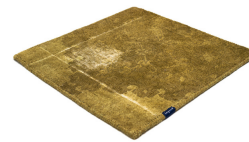

# THE MASHUP PURE EDITION ANTIQUUE

grey sky 5113

taupe 5119

dark chocolate 5110

lilac 5107

orange 5112

dijon 5117

khaki 5106

cactus 5116

peacock 5115

deep water 5114

grey sky 5113

grey 5100

black 5102

blue 5101

royal navy 5109

## Technical facts

ID:	5113
manufacture:	handknotted
name:	THE MASHUP Pure Edition antique
colour:	grey sky
pile material:	new wool
pile length:	0,3 cm
total height:	0,9 cm
overall weight per sqm:	3,1 kg
standard sizes:	170x240 cm   200x200 cm   200x300 cm   250x350 cm   300x400 cm
custom sizes:	-
max. size:	500 x 800 cm
custom colours:	yes
custom shapes:	-
outdoor use:	-
durability:	**
sound absorbing:	yes
anti static:	yes