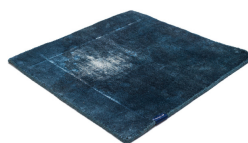

# THE MASHUP PURE EDITION ANTIQUUE

grey sky 5113

taupe 5119

dark chocolate 5110

lilac 5107

orange 5112

dijon 5117

khaki 5106

cactus 5116

peacock 5115

deep water 5114

grey sky 5113

grey 5100

black 5102

blue 5101

royal navy 5109

## Technical facts

ID:	5113
manufacture:	handknotted
name:	THE MASHUP Pure Edition antique
colour:	grey sky
pile material:	new wool
pile length:	0,3 cm
total height:	0,9 cm
overall weight per sqm:	3,1 kg
standard sizes:	170x240 cm   200x200 cm   200x300 cm   250x350 cm   300x400 cm
custom sizes:	-
max. size:	500 x 800 cm
custom colours:	yes
custom shapes:	-
outdoor use:	-
durability:	**
sound absorbing:	yes
anti static:	yes