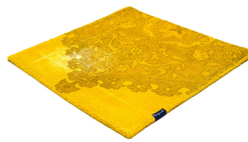

# THE MASHUP PURE EDITION ANTIQUUE

grey sky 5113

taupe 5119

dark chocolate 5110

lilac 5107

orange 5112

dijon 5117

khaki 5106

cactus 5116

peacock 5115

deep water 5114

grey sky 5113

grey 5100

black 5102

blue 5101

royal navy 5109

## Technical facts

ID:	5113
manufacture:	handknotted
name:	THE MASHUP Pure Edition antique
colour:	grey sky
pile material:	new wool
pile length:	0,3 cm
total height:	0,9 cm
overall weight per sqm:	3,1 kg
standard sizes:	170x240 cm   200x200 cm   200x300 cm   250x350 cm   300x400 cm
custom sizes:	-
max. size:	500 x 800 cm
custom colours:	yes
custom shapes:	-
outdoor use:	-
durability:	**
sound absorbing:	yes
anti static:	yes