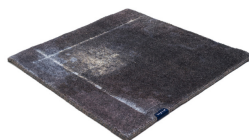

# THE MASHUP PURE EDITION ANTIQUUE

grey sky 5113

taupe 5119

dark chocolate 5110

lilac 5107

orange 5112

dijon 5117

khaki 5106

cactus 5116

peacock 5115

deep water 5114

grey sky 5113

grey 5100

black 5102

blue 5101

royal navy 5109

## Technical facts

ID:	5113
manufacture:	handknotted
name:	THE MASHUP Pure Edition antique
colour:	grey sky
pile material:	new wool
pile length:	0,3 cm
total height:	0,9 cm
overall weight per sqm:	3,1 kg
standard sizes:	170x240 cm   200x200 cm   200x300 cm   250x350 cm   300x400 cm
custom sizes:	-
max. size:	500 x 800 cm
custom colours:	yes
custom shapes:	-
outdoor use:	-
durability:	**
sound absorbing:	yes
anti static:	yes