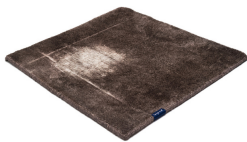

# THE MASHUP PURE EDITION ANTIQUUE

grey sky 5113

taupe 5119

dark chocolate 5110

lilac 5107

orange 5112

dijon 5117

khaki 5106

cactus 5116

peacock 5115

deep water 5114

grey sky 5113

grey 5100

black 5102

blue 5101

royal navy 5109

## Technical facts

ID:	5113
manufacture:	handknotted
name:	THE MASHUP Pure Edition antique
colour:	grey sky
pile material:	new wool
pile length:	0,3 cm
total height:	0,9 cm
overall weight per sqm:	3,1 kg
standard sizes:	170x240 cm   200x200 cm   200x300 cm   250x350 cm   300x400 cm
custom sizes:	-
max. size:	500 x 800 cm
custom colours:	yes
custom shapes:	-
outdoor use:	-
durability:	**
sound absorbing:	yes
anti static:	yes