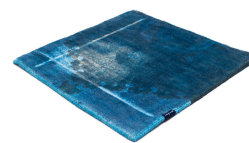

# THE MASHUP PURE EDITION ANTIQUUE

grey sky 5113

taupe 5119

dark chocolate 5110

lilac 5107

orange 5112

dijon 5117

khaki 5106

cactus 5116

peacock 5115

deep water 5114

grey sky 5113

grey 5100

black 5102

blue 5101

royal navy 5109

## Technical facts

ID:	5113
manufacture:	handknotted
name:	THE MASHUP Pure Edition antique
colour:	grey sky
pile material:	new wool
pile length:	0,3 cm
total height:	0,9 cm
overall weight per sqm:	3,1 kg
standard sizes:	170x240 cm   200x200 cm   200x300 cm   250x350 cm   300x400 cm
custom sizes:	-
max. size:	500 x 800 cm
custom colours:	yes
custom shapes:	-
outdoor use:	-
durability:	**
sound absorbing:	yes
anti static:	yes