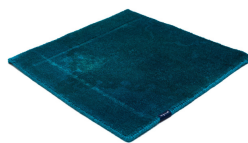

# THE MASHUP PURE EDITION ANTIQUUE

grey sky 5113

taupe 5119

dark chocolate 5110

lilac 5107

orange 5112

dijon 5117

khaki 5106

cactus 5116

peacock 5115

deep water 5114

grey sky 5113

grey 5100

black 5102

blue 5101

royal navy 5109

## Technical facts

ID:	5113
manufacture:	handknotted
name:	THE MASHUP Pure Edition antique
colour:	grey sky
pile material:	new wool
pile length:	0,3 cm
total height:	0,9 cm
overall weight per sqm:	3,1 kg
standard sizes:	170x240 cm   200x200 cm   200x300 cm   250x350 cm   300x400 cm
custom sizes:	-
max. size:	500 x 800 cm
custom colours:	yes
custom shapes:	-
outdoor use:	-
durability:	**
sound absorbing:	yes
anti static:	yes