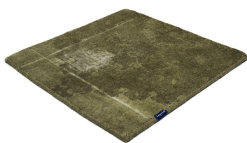

# THE MASHUP PURE EDITION ANTIQUUE

grey sky 5113

taupe 5119

dark chocolate 5110

lilac 5107

orange 5112

dijon 5117

khaki 5106

cactus 5116

peacock 5115

deep water 5114

grey sky 5113

grey 5100

black 5102

blue 5101

royal navy 5109

## Technical facts

ID:	5113
manufacture:	handknotted
name:	THE MASHUP Pure Edition antique
colour:	grey sky
pile material:	new wool
pile length:	0,3 cm
total height:	0,9 cm
overall weight per sqm:	3,1 kg
standard sizes:	170x240 cm   200x200 cm   200x300 cm   250x350 cm   300x400 cm
custom sizes:	-
max. size:	500 x 800 cm
custom colours:	yes
custom shapes:	-
outdoor use:	-
durability:	**
sound absorbing:	yes
anti static:	yes