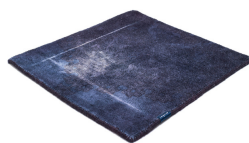

# THE MASHUP PURE EDITION ANTIQUUE

grey sky 5113

taupe 5119

dark chocolate 5110

lilac 5107

orange 5112

dijon 5117

khaki 5106

cactus 5116

peacock 5115

deep water 5114

grey sky 5113

grey 5100

black 5102

blue 5101

royal navy 5109

## Technical facts

ID:	5113
manufacture:	handknotted
name:	THE MASHUP Pure Edition antique
colour:	grey sky
pile material:	new wool
pile length:	0,3 cm
total height:	0,9 cm
overall weight per sqm:	3,1 kg
standard sizes:	170x240 cm   200x200 cm   200x300 cm   250x350 cm   300x400 cm
custom sizes:	-
max. size:	500 x 800 cm
custom colours:	yes
custom shapes:	-
outdoor use:	-
durability:	**
sound absorbing:	yes
anti static:	yes