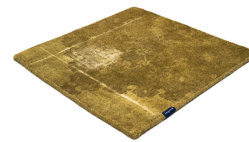

THE MASHUP PURE EDITION ANTIQUÉ

peacock 5115

taupe 5119

dark chocolate 5110

lilac 5107

orange 5112

dijon 5117

khaki 5106

cactus 5116

peacock 5115

deep water 5114

grey sky 5113

grey 5100

black 5102

blue 5101

royal navy 5109

Technical facts

ID:	5115
manufacture:	handknotted
name:	THE MASHUP Pure Edition antique
colour:	peacock
pile material:	new wool
pile length:	0,3 cm
total height:	0,9 cm
overall weight per sqm:	3,1 kg
standard sizes:	170x240 cm 200x200 cm 200x300 cm 250x350 cm 300x400 cm
custom sizes:	-
max. size:	500 x 800 cm
custom colours:	yes
custom shapes:	-
outdoor use:	-
durability:	**
sound absorbing:	yes
anti static:	yes