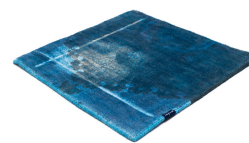

THE MASHUP PURE EDITION ANTIQUÉ

peacock 5115

taupe 5119

dark chocolate 5110

lilac 5107

orange 5112

dijon 5117

khaki 5106

cactus 5116

peacock 5115

deep water 5114

grey sky 5113

grey 5100

black 5102

blue 5101

royal navy 5109

Technical facts

ID:	5115
manufacture:	handknotted
name:	THE MASHUP Pure Edition antique
colour:	peacock
pile material:	new wool
pile length:	0,3 cm
total height:	0,9 cm
overall weight per sqm:	3,1 kg
standard sizes:	170x240 cm 200x200 cm 200x300 cm 250x350 cm 300x400 cm
custom sizes:	-
max. size:	500 x 800 cm
custom colours:	yes
custom shapes:	-
outdoor use:	-
durability:	**
sound absorbing:	yes
anti static:	yes