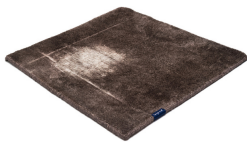

THE MASHUP PURE EDITION ANTIQUÉ

peacock 5115

taupe 5119

dark chocolate 5110

lilac 5107

orange 5112

dijon 5117

khaki 5106

cactus 5116

peacock 5115

deep water 5114

grey sky 5113

grey 5100

black 5102

blue 5101

royal navy 5109

Technical facts

ID:	5115
manufacture:	handknotted
name:	THE MASHUP Pure Edition antique
colour:	peacock
pile material:	new wool
pile length:	0,3 cm
total height:	0,9 cm
overall weight per sqm:	3,1 kg
standard sizes:	170x240 cm 200x200 cm 200x300 cm 250x350 cm 300x400 cm
custom sizes:	-
max. size:	500 x 800 cm
custom colours:	yes
custom shapes:	-
outdoor use:	-
durability:	**
sound absorbing:	yes
anti static:	yes