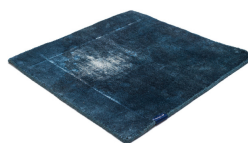

THE MASHUP PURE EDITION ANTIQUÉ

peacock 5115

taupe 5119

dark chocolate 5110

lilac 5107

orange 5112

dijon 5117

khaki 5106

cactus 5116

peacock 5115

deep water 5114

grey sky 5113

grey 5100

black 5102

blue 5101

royal navy 5109

Technical facts

ID:	5115
manufacture:	handknotted
name:	THE MASHUP Pure Edition antique
colour:	peacock
pile material:	new wool
pile length:	0,3 cm
total height:	0,9 cm
overall weight per sqm:	3,1 kg
standard sizes:	170x240 cm 200x200 cm 200x300 cm 250x350 cm 300x400 cm
custom sizes:	-
max. size:	500 x 800 cm
custom colours:	yes
custom shapes:	-
outdoor use:	-
durability:	**
sound absorbing:	yes
anti static:	yes