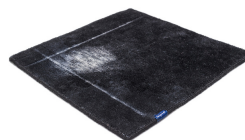

THE MASHUP PURE EDITION ANTIQUÉ

peacock 5115

taupe 5119

dark chocolate 5110

lilac 5107

orange 5112

dijon 5117

khaki 5106

cactus 5116

peacock 5115

deep water 5114

grey sky 5113

grey 5100

black 5102

blue 5101

royal navy 5109

Technical facts

ID:	5115
manufacture:	handknotted
name:	THE MASHUP Pure Edition antique
colour:	peacock
pile material:	new wool
pile length:	0,3 cm
total height:	0,9 cm
overall weight per sqm:	3,1 kg
standard sizes:	170x240 cm 200x200 cm 200x300 cm 250x350 cm 300x400 cm
custom sizes:	-
max. size:	500 x 800 cm
custom colours:	yes
custom shapes:	-
outdoor use:	-
durability:	**
sound absorbing:	yes
anti static:	yes