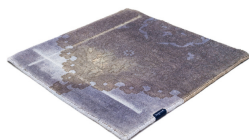

THE MASHUP PURE EDITION ANTIQUÉ

peacock 5115

taupe 5119

dark chocolate 5110

lilac 5107

orange 5112

dijon 5117

khaki 5106

cactus 5116

peacock 5115

deep water 5114

grey sky 5113

grey 5100

black 5102

blue 5101

royal navy 5109

Technical facts

ID:	5115
manufacture:	handknotted
name:	THE MASHUP Pure Edition antique
colour:	peacock
pile material:	new wool
pile length:	0,3 cm
total height:	0,9 cm
overall weight per sqm:	3,1 kg
standard sizes:	170x240 cm 200x200 cm 200x300 cm 250x350 cm 300x400 cm
custom sizes:	-
max. size:	500 x 800 cm
custom colours:	yes
custom shapes:	-
outdoor use:	-
durability:	**
sound absorbing:	yes
anti static:	yes