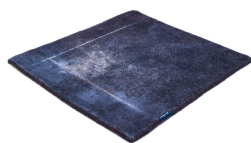

THE MASHUP PURE EDITION ANTIQUÉ

peacock 5115

taupe 5119

dark chocolate 5110

lilac 5107

orange 5112

dijon 5117

khaki 5106

cactus 5116

peacock 5115

deep water 5114

grey sky 5113

grey 5100

black 5102

blue 5101

royal navy 5109

Technical facts

ID:	5115
manufacture:	handknotted
name:	THE MASHUP Pure Edition antique
colour:	peacock
pile material:	new wool
pile length:	0,3 cm
total height:	0,9 cm
overall weight per sqm:	3,1 kg
standard sizes:	170x240 cm 200x200 cm 200x300 cm 250x350 cm 300x400 cm
custom sizes:	-
max. size:	500 x 800 cm
custom colours:	yes
custom shapes:	-
outdoor use:	-
durability:	**
sound absorbing:	yes
anti static:	yes