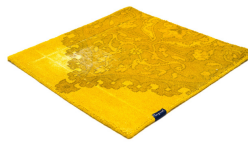

THE MASHUP PURE EDITION ANTIQUÉ

peacock 5115

taupe 5119

dark chocolate 5110

lilac 5107

orange 5112

dijon 5117

khaki 5106

cactus 5116

peacock 5115

deep water 5114

grey sky 5113

grey 5100

black 5102

blue 5101

royal navy 5109

Technical facts

ID:	5115
manufacture:	handknotted
name:	THE MASHUP Pure Edition antique
colour:	peacock
pile material:	new wool
pile length:	0,3 cm
total height:	0,9 cm
overall weight per sqm:	3,1 kg
standard sizes:	170x240 cm 200x200 cm 200x300 cm 250x350 cm 300x400 cm
custom sizes:	-
max. size:	500 x 800 cm
custom colours:	yes
custom shapes:	-
outdoor use:	-
durability:	**
sound absorbing:	yes
anti static:	yes