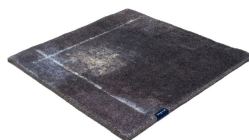

THE MASHUP PURE EDITION ANTIQUÉ

peacock 5115

taupe 5119

dark chocolate 5110

lilac 5107

orange 5112

dijon 5117

khaki 5106

cactus 5116

peacock 5115

deep water 5114

grey sky 5113

grey 5100

black 5102

blue 5101

royal navy 5109

Technical facts

ID:	5115
manufacture:	handknotted
name:	THE MASHUP Pure Edition antique
colour:	peacock
pile material:	new wool
pile length:	0,3 cm
total height:	0,9 cm
overall weight per sqm:	3,1 kg
standard sizes:	170x240 cm 200x200 cm 200x300 cm 250x350 cm 300x400 cm
custom sizes:	-
max. size:	500 x 800 cm
custom colours:	yes
custom shapes:	-
outdoor use:	-
durability:	**
sound absorbing:	yes
anti static:	yes