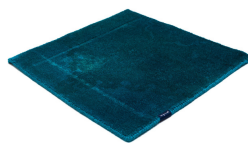

THE MASHUP PURE EDITION ANTIQUÉ

peacock 5115

taupe 5119

dark chocolate 5110

lilac 5107

orange 5112

dijon 5117

khaki 5106

cactus 5116

peacock 5115

deep water 5114

grey sky 5113

grey 5100

black 5102

blue 5101

royal navy 5109

Technical facts

ID:	5115
manufacture:	handknotted
name:	THE MASHUP Pure Edition antique
colour:	peacock
pile material:	new wool
pile length:	0,3 cm
total height:	0,9 cm
overall weight per sqm:	3,1 kg
standard sizes:	170x240 cm 200x200 cm 200x300 cm 250x350 cm 300x400 cm
custom sizes:	-
max. size:	500 x 800 cm
custom colours:	yes
custom shapes:	-
outdoor use:	-
durability:	**
sound absorbing:	yes
anti static:	yes