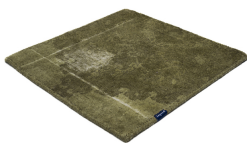

THE MASHUP PURE EDITION ANTIQUÉ

peacock 5115

taupe 5119

dark chocolate 5110

lilac 5107

orange 5112

dijon 5117

khaki 5106

cactus 5116

peacock 5115

deep water 5114

grey sky 5113

grey 5100

black 5102

blue 5101

royal navy 5109

Technical facts

ID:	5115
manufacture:	handknotted
name:	THE MASHUP Pure Edition antique
colour:	peacock
pile material:	new wool
pile length:	0,3 cm
total height:	0,9 cm
overall weight per sqm:	3,1 kg
standard sizes:	170x240 cm 200x200 cm 200x300 cm 250x350 cm 300x400 cm
custom sizes:	-
max. size:	500 x 800 cm
custom colours:	yes
custom shapes:	-
outdoor use:	-
durability:	**
sound absorbing:	yes
anti static:	yes