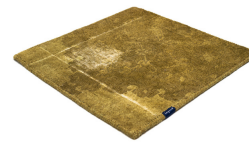

# THE MASHUP PURE EDITION ANTIQUÉ

taupe 5119

taupe 5119

dark chocolate 5110

lilac 5107

orange 5112

dijon 5117

khaki 5106

cactus 5116

peacock 5115

deep water 5114

grey sky 5113

grey 5100

black 5102

blue 5101

royal navy 5109

# Technical facts

ID:	5119
manufacture:	handknotted
name:	THE MASHUP Pure Edition antique
colour:	taupe
pile material:	new wool
pile length:	0,3 cm
total height:	0,9 cm
overall weight per sqm:	3,1 kg
standard sizes:	170x240 cm   200x200 cm   200x300 cm   250x350 cm   300x400 cm
custom sizes:	-
max. size:	500 x 800 cm
custom colours:	yes
custom shapes:	-
outdoor use:	-
durability:	**
sound absorbing:	yes
anti static:	yes