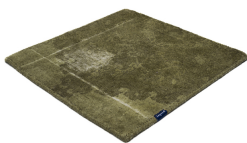

# THE MASHUP PURE EDITION ANTIQUÉ

taupe 5119

taupe 5119

dark chocolate 5110

lilac 5107

orange 5112

dijon 5117

khaki 5106

cactus 5116

peacock 5115

deep water 5114

grey sky 5113

grey 5100

black 5102

blue 5101

royal navy 5109

# Technical facts

ID:	5119
manufacture:	handknotted
name:	THE MASHUP Pure Edition antique
colour:	taupe
pile material:	new wool
pile length:	0,3 cm
total height:	0,9 cm
overall weight per sqm:	3,1 kg
standard sizes:	170x240 cm   200x200 cm   200x300 cm   250x350 cm   300x400 cm
custom sizes:	-
max. size:	500 x 800 cm
custom colours:	yes
custom shapes:	-
outdoor use:	-
durability:	**
sound absorbing:	yes
anti static:	yes