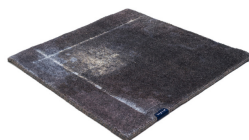

# THE MASHUP PURE EDITION ANTIQUÉ

taupe 5119

taupe 5119

dark chocolate 5110

lilac 5107

orange 5112

dijon 5117

khaki 5106

cactus 5116

peacock 5115

deep water 5114

grey sky 5113

grey 5100

black 5102

blue 5101

royal navy 5109

# Technical facts

ID:	5119
manufacture:	handknotted
name:	THE MASHUP Pure Edition antique
colour:	taupe
pile material:	new wool
pile length:	0,3 cm
total height:	0,9 cm
overall weight per sqm:	3,1 kg
standard sizes:	170x240 cm   200x200 cm   200x300 cm   250x350 cm   300x400 cm
custom sizes:	-
max. size:	500 x 800 cm
custom colours:	yes
custom shapes:	-
outdoor use:	-
durability:	**
sound absorbing:	yes
anti static:	yes