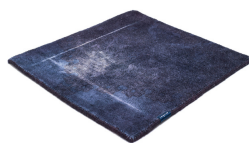

# THE MASHUP PURE EDITION ANTIQUÉ

taupe 5119

taupe 5119

dark chocolate 5110

lilac 5107

orange 5112

dijon 5117

khaki 5106

cactus 5116

peacock 5115

deep water 5114

grey sky 5113

grey 5100

black 5102

blue 5101

royal navy 5109

# Technical facts

ID:	5119
manufacture:	handknotted
name:	THE MASHUP Pure Edition antique
colour:	taupe
pile material:	new wool
pile length:	0,3 cm
total height:	0,9 cm
overall weight per sqm:	3,1 kg
standard sizes:	170x240 cm   200x200 cm   200x300 cm   250x350 cm   300x400 cm
custom sizes:	-
max. size:	500 x 800 cm
custom colours:	yes
custom shapes:	-
outdoor use:	-
durability:	**
sound absorbing:	yes
anti static:	yes