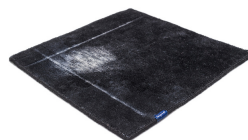

# THE MASHUP PURE EDITION ANTIQUÉ

taupe 5119

taupe 5119

dark chocolate 5110

lilac 5107

orange 5112

dijon 5117

khaki 5106

cactus 5116

peacock 5115

deep water 5114

grey sky 5113

grey 5100

black 5102

blue 5101

royal navy 5109

# Technical facts

ID:	5119
manufacture:	handknotted
name:	THE MASHUP Pure Edition antique
colour:	taupe
pile material:	new wool
pile length:	0,3 cm
total height:	0,9 cm
overall weight per sqm:	3,1 kg
standard sizes:	170x240 cm   200x200 cm   200x300 cm   250x350 cm   300x400 cm
custom sizes:	-
max. size:	500 x 800 cm
custom colours:	yes
custom shapes:	-
outdoor use:	-
durability:	**
sound absorbing:	yes
anti static:	yes