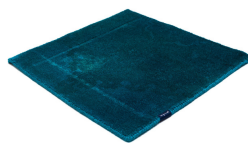

# THE MASHUP PURE EDITION ANTIQUÉ

taupe 5119

taupe 5119

dark chocolate 5110

lilac 5107

orange 5112

dijon 5117

khaki 5106

cactus 5116

peacock 5115

deep water 5114

grey sky 5113

grey 5100

black 5102

blue 5101

royal navy 5109

# Technical facts

ID:	5119
manufacture:	handknotted
name:	THE MASHUP Pure Edition antique
colour:	taupe
pile material:	new wool
pile length:	0,3 cm
total height:	0,9 cm
overall weight per sqm:	3,1 kg
standard sizes:	170x240 cm   200x200 cm   200x300 cm   250x350 cm   300x400 cm
custom sizes:	-
max. size:	500 x 800 cm
custom colours:	yes
custom shapes:	-
outdoor use:	-
durability:	**
sound absorbing:	yes
anti static:	yes