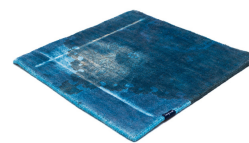

# THE MASHUP PURE EDITION ANTIQUÉ

taupe 5119

taupe 5119

dark chocolate 5110

lilac 5107

orange 5112

dijon 5117

khaki 5106

cactus 5116

peacock 5115

deep water 5114

grey sky 5113

grey 5100

black 5102

blue 5101

royal navy 5109

# Technical facts

ID:	5119
manufacture:	handknotted
name:	THE MASHUP Pure Edition antique
colour:	taupe
pile material:	new wool
pile length:	0,3 cm
total height:	0,9 cm
overall weight per sqm:	3,1 kg
standard sizes:	170x240 cm   200x200 cm   200x300 cm   250x350 cm   300x400 cm
custom sizes:	-
max. size:	500 x 800 cm
custom colours:	yes
custom shapes:	-
outdoor use:	-
durability:	**
sound absorbing:	yes
anti static:	yes