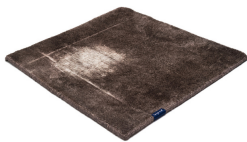

# THE MASHUP PURE EDITION ANTIQUÉ

taupe 5119

taupe 5119

dark chocolate 5110

lilac 5107

orange 5112

dijon 5117

khaki 5106

cactus 5116

peacock 5115

deep water 5114

grey sky 5113

grey 5100

black 5102

blue 5101

royal navy 5109

# Technical facts

ID:	5119
manufacture:	handknotted
name:	THE MASHUP Pure Edition antique
colour:	taupe
pile material:	new wool
pile length:	0,3 cm
total height:	0,9 cm
overall weight per sqm:	3,1 kg
standard sizes:	170x240 cm   200x200 cm   200x300 cm   250x350 cm   300x400 cm
custom sizes:	-
max. size:	500 x 800 cm
custom colours:	yes
custom shapes:	-
outdoor use:	-
durability:	**
sound absorbing:	yes
anti static:	yes