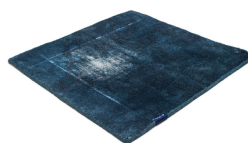

# THE MASHUP PURE EDITION ANTIQUÉ

taupe 5119

taupe 5119

dark chocolate 5110

lilac 5107

orange 5112

dijon 5117

khaki 5106

cactus 5116

peacock 5115

deep water 5114

grey sky 5113

grey 5100

black 5102

blue 5101

royal navy 5109

# Technical facts

ID:	5119
manufacture:	handknotted
name:	THE MASHUP Pure Edition antique
colour:	taupe
pile material:	new wool
pile length:	0,3 cm
total height:	0,9 cm
overall weight per sqm:	3,1 kg
standard sizes:	170x240 cm   200x200 cm   200x300 cm   250x350 cm   300x400 cm
custom sizes:	-
max. size:	500 x 800 cm
custom colours:	yes
custom shapes:	-
outdoor use:	-
durability:	**
sound absorbing:	yes
anti static:	yes