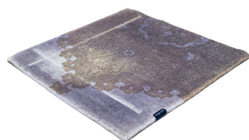

# THE MASHUP PURE EDITION ANTIQUÉ

taupe 5119

taupe 5119

dark chocolate 5110

lilac 5107

orange 5112

dijon 5117

khaki 5106

cactus 5116

peacock 5115

deep water 5114

grey sky 5113

grey 5100

black 5102

blue 5101

royal navy 5109

# Technical facts

ID:	5119
manufacture:	handknotted
name:	THE MASHUP Pure Edition antique
colour:	taupe
pile material:	new wool
pile length:	0,3 cm
total height:	0,9 cm
overall weight per sqm:	3,1 kg
standard sizes:	170x240 cm   200x200 cm   200x300 cm   250x350 cm   300x400 cm
custom sizes:	-
max. size:	500 x 800 cm
custom colours:	yes
custom shapes:	-
outdoor use:	-
durability:	**
sound absorbing:	yes
anti static:	yes