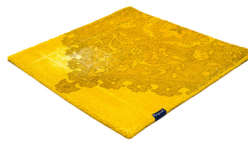

# THE MASHUP PURE EDITION ANTIQUÉ

taupe 5119

taupe 5119

dark chocolate 5110

lilac 5107

orange 5112

dijon 5117

khaki 5106

cactus 5116

peacock 5115

deep water 5114

grey sky 5113

grey 5100

black 5102

blue 5101

royal navy 5109

# Technical facts

ID:	5119
manufacture:	handknotted
name:	THE MASHUP Pure Edition antique
colour:	taupe
pile material:	new wool
pile length:	0,3 cm
total height:	0,9 cm
overall weight per sqm:	3,1 kg
standard sizes:	170x240 cm   200x200 cm   200x300 cm   250x350 cm   300x400 cm
custom sizes:	-
max. size:	500 x 800 cm
custom colours:	yes
custom shapes:	-
outdoor use:	-
durability:	**
sound absorbing:	yes
anti static:	yes