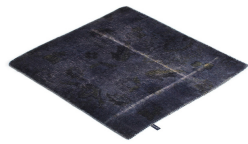

THE MASHUP PURE EDITION

dark chocolate 5076

taupe 5085

dark chocolate 5076

lilac 5080

orange 5082

dijon 5091

khaki 5077

cactus 5090

peacock 5089

deep water 5087

grey sky 5086

grey 5071

black 5072

blue 5074

royal navy 5083

Technical facts

| | |
|-------------------------|---|
| ID: | 5076 |
| manufacture: | handknotted |
| name: | THE MASHUP Pure Edition |
| colour: | dark chocolate |
| pile material: | new wool |
| pile length: | 0,3 cm |
| total height: | 0,9 cm |
| overall weight per sqm: | 3,1 kg |
| standard sizes: | 170x240 cm 200x200 cm 200x300 cm 250x350 cm 300x400 cm |
| custom sizes: | - |
| max. size: | 500 x 800 cm |
| custom colours: | yes |
| custom shapes: | - |
| outdoor use: | - |
| durability: | ** |
| sound absorbing: | yes |
| anti static: | yes |