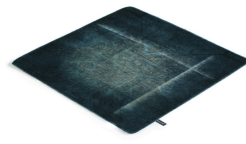

THE MASHUP PURE EDITION

dark chocolate 5076

taupe 5085

dark chocolate 5076

lilac 5080

orange 5082

dijon 5091

khaki 5077

cactus 5090

peacock 5089

deep water 5087

grey sky 5086

grey 5071

black 5072

blue 5074

royal navy 5083

Technical facts

| | |
|-------------------------|---|
| ID: | 5076 |
| manufacture: | handknotted |
| name: | THE MASHUP Pure Edition |
| colour: | dark chocolate |
| pile material: | new wool |
| pile length: | 0,3 cm |
| total height: | 0,9 cm |
| overall weight per sqm: | 3,1 kg |
| standard sizes: | 170x240 cm 200x200 cm 200x300 cm 250x350 cm 300x400 cm |
| custom sizes: | - |
| max. size: | 500 x 800 cm |
| custom colours: | yes |
| custom shapes: | - |
| outdoor use: | - |
| durability: | ** |
| sound absorbing: | yes |
| anti static: | yes |