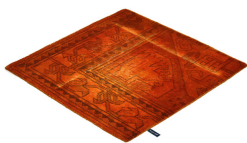

THE MASHUP PURE EDITION

dark chocolate 5076

taupe 5085

dark chocolate 5076

lilac 5080

orange 5082

dijon 5091

khaki 5077

cactus 5090

peacock 5089

deep water 5087

grey sky 5086

grey 5071

black 5072

blue 5074

royal navy 5083

Technical facts

| | |
|-------------------------|---|
| ID: | 5076 |
| manufacture: | handknotted |
| name: | THE MASHUP Pure Edition |
| colour: | dark chocolate |
| pile material: | new wool |
| pile length: | 0,3 cm |
| total height: | 0,9 cm |
| overall weight per sqm: | 3,1 kg |
| standard sizes: | 170x240 cm 200x200 cm 200x300 cm 250x350 cm 300x400 cm |
| custom sizes: | - |
| max. size: | 500 x 800 cm |
| custom colours: | yes |
| custom shapes: | - |
| outdoor use: | - |
| durability: | ** |
| sound absorbing: | yes |
| anti static: | yes |