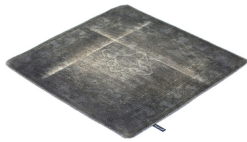

THE MASHUP PURE EDITION

dark chocolate 5076

taupe 5085

dark chocolate 5076

lilac 5080

orange 5082

dijon 5091

khaki 5077

cactus 5090

peacock 5089

deep water 5087

grey sky 5086

grey 5071

black 5072

blue 5074

royal navy 5083

Technical facts

| | |
|-------------------------|---|
| ID: | 5076 |
| manufacture: | handknotted |
| name: | THE MASHUP Pure Edition |
| colour: | dark chocolate |
| pile material: | new wool |
| pile length: | 0,3 cm |
| total height: | 0,9 cm |
| overall weight per sqm: | 3,1 kg |
| standard sizes: | 170x240 cm 200x200 cm 200x300 cm 250x350 cm 300x400 cm |
| custom sizes: | - |
| max. size: | 500 x 800 cm |
| custom colours: | yes |
| custom shapes: | - |
| outdoor use: | - |
| durability: | ** |
| sound absorbing: | yes |
| anti static: | yes |