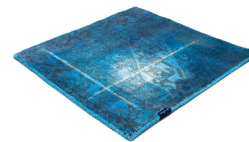

THE MASHUP PURE EDITION

dark chocolate 5076

taupe 5085

dark chocolate 5076

lilac 5080

orange 5082

dijon 5091

khaki 5077

cactus 5090

peacock 5089

deep water 5087

grey sky 5086

grey 5071

black 5072

blue 5074

royal navy 5083

Technical facts

| | |
|-------------------------|---|
| ID: | 5076 |
| manufacture: | handknotted |
| name: | THE MASHUP Pure Edition |
| colour: | dark chocolate |
| pile material: | new wool |
| pile length: | 0,3 cm |
| total height: | 0,9 cm |
| overall weight per sqm: | 3,1 kg |
| standard sizes: | 170x240 cm 200x200 cm 200x300 cm 250x350 cm 300x400 cm |
| custom sizes: | - |
| max. size: | 500 x 800 cm |
| custom colours: | yes |
| custom shapes: | - |
| outdoor use: | - |
| durability: | ** |
| sound absorbing: | yes |
| anti static: | yes |