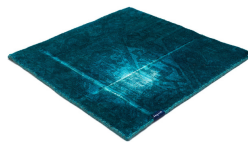

THE MASHUP PURE EDITION

dark chocolate 5076

taupe 5085

dark chocolate 5076

lilac 5080

orange 5082

dijon 5091

khaki 5077

cactus 5090

peacock 5089

deep water 5087

grey sky 5086

grey 5071

black 5072

blue 5074

royal navy 5083

Technical facts

| | |
|-------------------------|---|
| ID: | 5076 |
| manufacture: | handknotted |
| name: | THE MASHUP Pure Edition |
| colour: | dark chocolate |
| pile material: | new wool |
| pile length: | 0,3 cm |
| total height: | 0,9 cm |
| overall weight per sqm: | 3,1 kg |
| standard sizes: | 170x240 cm 200x200 cm 200x300 cm 250x350 cm 300x400 cm |
| custom sizes: | - |
| max. size: | 500 x 800 cm |
| custom colours: | yes |
| custom shapes: | - |
| outdoor use: | - |
| durability: | ** |
| sound absorbing: | yes |
| anti static: | yes |