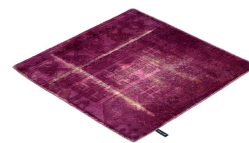

THE MASHUP PURE EDITION

dark chocolate 5076

taupe 5085

dark chocolate 5076

lilac 5080

orange 5082

dijon 5091

khaki 5077

cactus 5090

peacock 5089

deep water 5087

grey sky 5086

grey 5071

black 5072

blue 5074

royal navy 5083

Technical facts

| | |
|-------------------------|---|
| ID: | 5076 |
| manufacture: | handknotted |
| name: | THE MASHUP Pure Edition |
| colour: | dark chocolate |
| pile material: | new wool |
| pile length: | 0,3 cm |
| total height: | 0,9 cm |
| overall weight per sqm: | 3,1 kg |
| standard sizes: | 170x240 cm 200x200 cm 200x300 cm 250x350 cm 300x400 cm |
| custom sizes: | - |
| max. size: | 500 x 800 cm |
| custom colours: | yes |
| custom shapes: | - |
| outdoor use: | - |
| durability: | ** |
| sound absorbing: | yes |
| anti static: | yes |