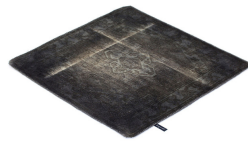

THE MASHUP PURE EDITION

dark chocolate 5076

taupe 5085

dark chocolate 5076

lilac 5080

orange 5082

dijon 5091

khaki 5077

cactus 5090

peacock 5089

deep water 5087

grey sky 5086

grey 5071

black 5072

blue 5074

royal navy 5083

Technical facts

| | |
|-------------------------|---|
| ID: | 5076 |
| manufacture: | handknotted |
| name: | THE MASHUP Pure Edition |
| colour: | dark chocolate |
| pile material: | new wool |
| pile length: | 0,3 cm |
| total height: | 0,9 cm |
| overall weight per sqm: | 3,1 kg |
| standard sizes: | 170x240 cm 200x200 cm 200x300 cm 250x350 cm 300x400 cm |
| custom sizes: | - |
| max. size: | 500 x 800 cm |
| custom colours: | yes |
| custom shapes: | - |
| outdoor use: | - |
| durability: | ** |
| sound absorbing: | yes |
| anti static: | yes |