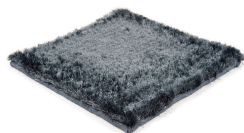

SG AIRY PREMIUM LOW CUT

silent lavender 5482

solid steel 5485

raven 5477

ash grey 5486

seagull 5476

icy grey 5480

wild dove 5494

roasted chestnut 5479

silent lavender 5482

coffee bean 5478

cocoa 5483

beige grey 5481

creme beige 5492

raw white 5475

Technical facts

ID:	5482
manufacture:	tabletufted
name:	SG Airy Premium Low Cut
colour:	silent lavender
pile material:	polyester
pile length:	2,5 cm
total height:	3,2 cm
overall weight per sqm:	3,5 kg
standard sizes:	170x240 cm 200x200 cm 200x300 cm 250x350 cm 300x400 cm
custom sizes:	yes
max. size:	500 x 2500 cm
custom colours:	yes
custom shapes:	yes
outdoor use:	-
durability:	***
sound absorbing:	yes
anti static:	yes