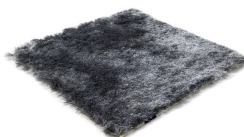

SG AIRY PREMIUM LOW CUT

silent lavender 5482

solid steel 5485

raven 5477

ash grey 5486

seagull 5476

icy grey 5480

wild dove 5494

roasted chestnut 5479

silent lavender 5482

coffee bean 5478

cocoa 5483

beige grey 5481

creme beige 5492

raw white 5475

Technical facts

ID:	5482
manufacture:	tabletufted
name:	SG Airy Premium Low Cut
colour:	silent lavender
pile material:	polyester
pile length:	2,5 cm
total height:	3,2 cm
overall weight per sqm:	3,5 kg
standard sizes:	170x240 cm 200x200 cm 200x300 cm 250x350 cm 300x400 cm
custom sizes:	yes
max. size:	500 x 2500 cm
custom colours:	yes
custom shapes:	yes
outdoor use:	-
durability:	***
sound absorbing:	yes
anti static:	yes