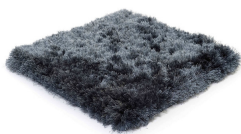

SG AIRY PREMIUM

solid steel 5520

solid steel 5520

raven 5537

ash grey 5523

seagull 5536

icy grey 5530

wild dove 5534

roasted chestnut 5539

silent lavender 5525

coffee bean 5538

cocoa 5524

beige grey 5526

creme beige 5532

raw white 5535

Technical facts

ID:	5520
manufacture:	tabletufted
name:	SG Airy Premium
colour:	solid steel
pile material:	polyester
pile length:	5,5 cm
total height:	4,5 cm
overall weight per sqm:	5,4 kg
standard sizes:	170x240 cm 200x200 cm 200x300 cm 250x350 cm 300x400 cm
custom sizes:	yes
max. size:	500 x 2500 cm
custom colours:	yes
custom shapes:	yes
outdoor use:	-
durability:	***
sound absorbing:	yes
anti static:	yes