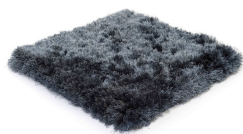

SG AIRY PREMIUM

ash grey 5523

solid steel 5520

raven 5537

ash grey 5523

seagull 5536

icy grey 5530

wild dove 5534

roasted chestnut 5539

silent lavender 5525

coffee bean 5538

cocoa 5524

beige grey 5526

creme beige 5532

raw white 5535

Technical facts

ID:	5523
manufacture:	tabletufted
name:	SG Airy Premium
colour:	ash grey
pile material:	polyester
pile length:	5,5 cm
total height:	4,5 cm
overall weight per sqm:	5,4 kg
standard sizes:	170x240 cm 200x200 cm 200x300 cm 250x350 cm 300x400 cm
custom sizes:	yes
max. size:	500 x 2500 cm
custom colours:	yes
custom shapes:	yes
outdoor use:	-
durability:	***
sound absorbing:	yes
anti static:	yes