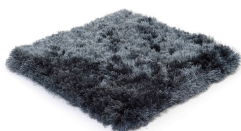

# SG AIRY PREMIUM

silent lavender 5525

solid steel 5520

raven 5537

ash grey 5523

seagull 5536

icy grey 5530

wild dove 5534

roasted chestnut 5539

silent lavender 5525

coffee bean 5538

cocoa 5524

beige grey 5526

creme beige 5532

raw white 5535

## Technical facts

ID:	5525
manufacture:	tabletufted
name:	SG Airy Premium
colour:	silent lavender
pile material:	polyester
pile length:	5,5 cm
total height:	4,5 cm
overall weight per sqm:	5,4 kg
standard sizes:	170x240 cm   200x200 cm   200x300 cm   250x350 cm   300x400 cm
custom sizes:	yes
max. size:	500 x 2500 cm
custom colours:	yes
custom shapes:	yes
outdoor use:	-
durability:	***
sound absorbing:	yes
anti static:	yes