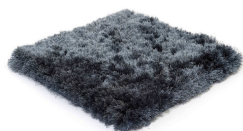

SG AIRY PREMIUM

beige grey 5526

solid steel 5520

raven 5537

ash grey 5523

seagull 5536

icy grey 5530

wild dove 5534

roasted chestnut 5539

silent lavender 5525

coffee bean 5538

cocoa 5524

beige grey 5526

creme beige 5532

raw white 5535

Technical facts

ID:	5526
manufacture:	tabletufted
name:	SG Airy Premium
colour:	beige grey
pile material:	polyester
pile length:	5,5 cm
total height:	4,5 cm
overall weight per sqm:	5,4 kg
standard sizes:	170x240 cm 200x200 cm 200x300 cm 250x350 cm 300x400 cm
custom sizes:	yes
max. size:	500 x 2500 cm
custom colours:	yes
custom shapes:	yes
outdoor use:	-
durability:	***
sound absorbing:	yes
anti static:	yes