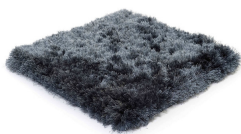

SG AIRY PREMIUM

raw white 5535

solid steel 5520

raven 5537

ash grey 5523

seagull 5536

icy grey 5530

wild dove 5534

roasted chestnut 5539

silent lavender 5525

coffee bean 5538

cocoa 5524

beige grey 5526

creme beige 5532

raw white 5535

Technical facts

ID:	5535
manufacture:	tabletufted
name:	SG Airy Premium
colour:	raw white
pile material:	polyester
pile length:	5,5 cm
total height:	4,5 cm
overall weight per sqm:	5,4 kg
standard sizes:	170x240 cm 200x200 cm 200x300 cm 250x350 cm 300x400 cm
custom sizes:	yes
max. size:	500 x 2500 cm
custom colours:	yes
custom shapes:	yes
outdoor use:	-
durability:	***
sound absorbing:	yes
anti static:	yes