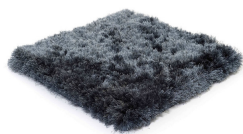

SG AIRY PREMIUM

ash grey 5523

solid steel 5520

raven 5537

ash grey 5523

seagull 5536

icy grey 5530

wild dove 5534

roasted chestnut 5539

silent lavender 5525

coffee bean 5538

cocoa 5524

beige grey 5526

creme beige 5532

raw white 5535

Technical facts

| | |
|-------------------------|---|
| ID: | 5523 |
| manufacture: | tabletufted |
| name: | SG Airy Premium |
| colour: | ash grey |
| pile material: | polyester |
| pile length: | 5,5 cm |
| total height: | 4,5 cm |
| overall weight per sqm: | 5,4 kg |
| standard sizes: | 170x240 cm 200x200 cm 200x300 cm 250x350 cm 300x400 cm |
| custom sizes: | yes |
| max. size: | 500 x 2500 cm |
| custom colours: | yes |
| custom shapes: | yes |
| outdoor use: | - |
| durability: | *** |
| sound absorbing: | yes |
| anti static: | yes |