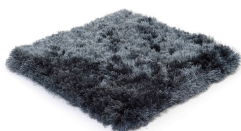

# SG AIRY PREMIUM

coffee bean 5538

solid steel 5520

raven 5537

ash grey 5523

seagull 5536

icy grey 5530

wild dove 5534

roasted chestnut 5539

silent lavender 5525

coffee bean 5538

cocoa 5524

beige grey 5526

creme beige 5532

raw white 5535

## Technical facts

ID:	5538
manufacture:	tabletufted
name:	SG Airy Premium
colour:	coffee bean
pile material:	polyester
pile length:	5,5 cm
total height:	4,5 cm
overall weight per sqm:	5,4 kg
standard sizes:	170x240 cm   200x200 cm   200x300 cm   250x350 cm   300x400 cm
custom sizes:	yes
max. size:	500 x 2500 cm
custom colours:	yes
custom shapes:	yes
outdoor use:	-
durability:	***
sound absorbing:	yes
anti static:	yes