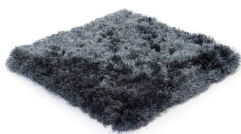

SG AIRY PREMIUM

creme beige 5532

solid steel 5520

raven 5537

ash grey 5523

seagull 5536

icy grey 5530

wild dove 5534

roasted chestnut 5539

silent lavender 5525

coffee bean 5538

cocoa 5524

beige grey 5526

creme beige 5532

raw white 5535

Technical facts

ID:	5532
manufacture:	tabletufted
name:	SG Airy Premium
colour:	creme beige
pile material:	polyester
pile length:	5,5 cm
total height:	4,5 cm
overall weight per sqm:	5,4 kg
standard sizes:	170x240 cm 200x200 cm 200x300 cm 250x350 cm 300x400 cm
custom sizes:	yes
max. size:	500 x 2500 cm
custom colours:	yes
custom shapes:	yes
outdoor use:	-
durability:	***
sound absorbing:	yes
anti static:	yes