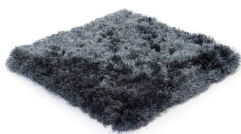

# SG AIRY PREMIUM

solid steel 5520

solid steel 5520

raven 5537

ash grey 5523

seagull 5536

icy grey 5530

wild dove 5534

roasted chestnut 5539

silent lavender 5525

coffee bean 5538

cocoa 5524

beige grey 5526

creme beige 5532

raw white 5535

## Technical facts

ID:	5520
manufacture:	tabletufted
name:	SG Airy Premium
colour:	solid steel
pile material:	polyester
pile length:	5,5 cm
total height:	4,5 cm
overall weight per sqm:	5,4 kg
standard sizes:	170x240 cm   200x200 cm   200x300 cm   250x350 cm   300x400 cm
custom sizes:	yes
max. size:	500 x 2500 cm
custom colours:	yes
custom shapes:	yes
outdoor use:	-
durability:	***
sound absorbing:	yes
anti static:	yes