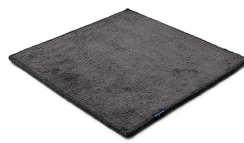

# DUNE MAX VISCOSE

stormy sea 4012

stormy sea 4012

deep carbon 4081

steel grey 4080

gentle grey 4013

bright chrome 4085

cocoon grey 4079

glam taupe 4077

light sand 4078

honey 4086

# Technical facts

ID:	4012
manufacture:	handknotted
name:	DUNE MAX Viscose
colour:	stormy sea
pile material:	viscose
pile length:	0,2 cm
total height:	1 cm
overall weight per sqm:	2,5 kg
standard sizes:	170x240 cm   200x200 cm   200x300 cm   250x350 cm   300x400 cm
custom sizes:	yes
max. size:	450 x 1000 cm
custom colours:	-
custom shapes:	yes
outdoor use:	-
durability:	**
sound absorbing:	yes
anti static:	yes