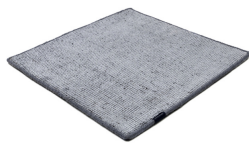

# DUNE MAX VISCOSE

stormy sea 4012

stormy sea 4012

deep carbon 4081

steel grey 4080

gentle grey 4013

bright chrome 4085

cocoon grey 4079

glam taupe 4077

light sand 4078

honey 4086

# Technical facts

ID:	4012
manufacture:	handknotted
name:	DUNE MAX Viscose
colour:	stormy sea
pile material:	viscose
pile length:	0,2 cm
total height:	1 cm
overall weight per sqm:	2,5 kg
standard sizes:	170x240 cm   200x200 cm   200x300 cm   250x350 cm   300x400 cm
custom sizes:	yes
max. size:	450 x 1000 cm
custom colours:	-
custom shapes:	yes
outdoor use:	-
durability:	**
sound absorbing:	yes
anti static:	yes