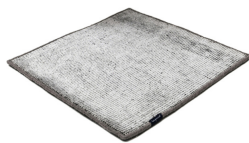

# DUNE MAX VISCOSE

stormy sea 4012

stormy sea 4012

deep carbon 4081

steel grey 4080

gentle grey 4013

bright chrome 4085

cocoon grey 4079

glam taupe 4077

light sand 4078

honey 4086

# Technical facts

ID:	4012
manufacture:	handknotted
name:	DUNE MAX Viscose
colour:	stormy sea
pile material:	viscose
pile length:	0,2 cm
total height:	1 cm
overall weight per sqm:	2,5 kg
standard sizes:	170x240 cm   200x200 cm   200x300 cm   250x350 cm   300x400 cm
custom sizes:	yes
max. size:	450 x 1000 cm
custom colours:	-
custom shapes:	yes
outdoor use:	-
durability:	**
sound absorbing:	yes
anti static:	yes