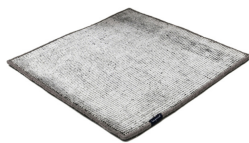

# DUNE MAX VISCOSE

deep carbon 4081

stormy sea 4012

deep carbon 4081

steel grey 4080

gentle grey 4013

bright chrome 4085

cocoon grey 4079

glam taupe 4077

light sand 4078

honey 4086

# Technical facts

ID:	4081
manufacture:	handknotted
name:	DUNE MAX Viscose
colour:	deep carbon
pile material:	viscose
pile length:	0,2 cm
total height:	1 cm
overall weight per sqm:	2,5 kg
standard sizes:	170x240 cm   200x200 cm   200x300 cm   250x350 cm   300x400 cm
custom sizes:	yes
max. size:	450 x 1000 cm
custom colours:	-
custom shapes:	yes
outdoor use:	-
durability:	**
sound absorbing:	yes
anti static:	yes