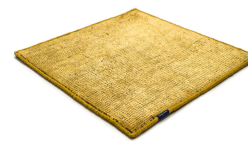

# DUNE MAX VISCOSE

deep carbon 4081

stormy sea 4012

deep carbon 4081

steel grey 4080

gentle grey 4013

bright chrome 4085

cocoon grey 4079

glam taupe 4077

light sand 4078

honey 4086

# Technical facts

ID:	4081
manufacture:	handknotted
name:	DUNE MAX Viscose
colour:	deep carbon
pile material:	viscose
pile length:	0,2 cm
total height:	1 cm
overall weight per sqm:	2,5 kg
standard sizes:	170x240 cm   200x200 cm   200x300 cm   250x350 cm   300x400 cm
custom sizes:	yes
max. size:	450 x 1000 cm
custom colours:	-
custom shapes:	yes
outdoor use:	-
durability:	**
sound absorbing:	yes
anti static:	yes