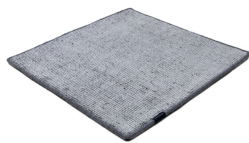

# DUNE MAX VISCOSE

deep carbon 4081

stormy sea 4012

deep carbon 4081

steel grey 4080

gentle grey 4013

bright chrome 4085

cocoon grey 4079

glam taupe 4077

light sand 4078

honey 4086

# Technical facts

ID:	4081
manufacture:	handknotted
name:	DUNE MAX Viscose
colour:	deep carbon
pile material:	viscose
pile length:	0,2 cm
total height:	1 cm
overall weight per sqm:	2,5 kg
standard sizes:	170x240 cm   200x200 cm   200x300 cm   250x350 cm   300x400 cm
custom sizes:	yes
max. size:	450 x 1000 cm
custom colours:	-
custom shapes:	yes
outdoor use:	-
durability:	**
sound absorbing:	yes
anti static:	yes