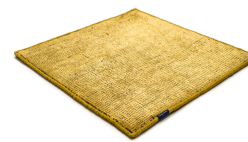

DUNE MAX VISCOSE

steel grey 4080

stormy sea 4012

deep carbon 4081

steel grey 4080

gentle grey 4013

bright chrome 4085

cocoon grey 4079

glam taupe 4077

light sand 4078

honey 4086

Technical facts

ID:	4080
manufacture:	handknotted
name:	DUNE MAX Viscose
colour:	steel grey
pile material:	viscose
pile length:	0,2 cm
total height:	1 cm
overall weight per sqm:	2,5 kg
standard sizes:	170x240 cm 200x200 cm 200x300 cm 250x350 cm 300x400 cm
custom sizes:	yes
max. size:	450 x 1000 cm
custom colours:	-
custom shapes:	yes
outdoor use:	-
durability:	**
sound absorbing:	yes
anti static:	yes