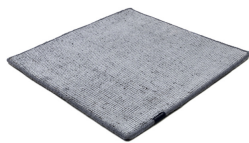

DUNE MAX VISCOSE

steel grey 4080

stormy sea 4012

deep carbon 4081

steel grey 4080

gentle grey 4013

bright chrome 4085

cocoon grey 4079

glam taupe 4077

light sand 4078

honey 4086

Technical facts

ID:	4080
manufacture:	handknotted
name:	DUNE MAX Viscose
colour:	steel grey
pile material:	viscose
pile length:	0,2 cm
total height:	1 cm
overall weight per sqm:	2,5 kg
standard sizes:	170x240 cm 200x200 cm 200x300 cm 250x350 cm 300x400 cm
custom sizes:	yes
max. size:	450 x 1000 cm
custom colours:	-
custom shapes:	yes
outdoor use:	-
durability:	**
sound absorbing:	yes
anti static:	yes