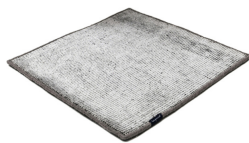

DUNE MAX VISCOSE

steel grey 4080

stormy sea 4012

deep carbon 4081

steel grey 4080

gentle grey 4013

bright chrome 4085

cocoon grey 4079

glam taupe 4077

light sand 4078

honey 4086

Technical facts

ID:	4080
manufacture:	handknotted
name:	DUNE MAX Viscose
colour:	steel grey
pile material:	viscose
pile length:	0,2 cm
total height:	1 cm
overall weight per sqm:	2,5 kg
standard sizes:	170x240 cm 200x200 cm 200x300 cm 250x350 cm 300x400 cm
custom sizes:	yes
max. size:	450 x 1000 cm
custom colours:	-
custom shapes:	yes
outdoor use:	-
durability:	**
sound absorbing:	yes
anti static:	yes