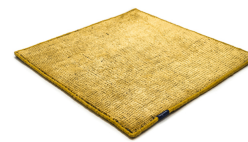

DUNE MAX VISCOSE

gentle grey 4013

stormy sea 4012

deep carbon 4081

steel grey 4080

gentle grey 4013

bright chrome 4085

cocoon grey 4079

glam taupe 4077

light sand 4078

honey 4086

Technical facts

ID:	4013
manufacture:	handknotted
name:	DUNE MAX Viscose
colour:	gentle grey
pile material:	viscose
pile length:	0,2 cm
total height:	1 cm
overall weight per sqm:	2,5 kg
standard sizes:	170x240 cm 200x200 cm 200x300 cm 250x350 cm 300x400 cm
custom sizes:	yes
max. size:	450 x 1000 cm
custom colours:	-
custom shapes:	yes
outdoor use:	-
durability:	**
sound absorbing:	yes
anti static:	yes