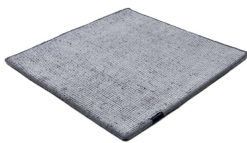

DUNE MAX VISCOSE

gentle grey 4013

stormy sea 4012

deep carbon 4081

steel grey 4080

gentle grey 4013

bright chrome 4085

cocoon grey 4079

glam taupe 4077

light sand 4078

honey 4086

Technical facts

ID:	4013
manufacture:	handknotted
name:	DUNE MAX Viscose
colour:	gentle grey
pile material:	viscose
pile length:	0,2 cm
total height:	1 cm
overall weight per sqm:	2,5 kg
standard sizes:	170x240 cm 200x200 cm 200x300 cm 250x350 cm 300x400 cm
custom sizes:	yes
max. size:	450 x 1000 cm
custom colours:	-
custom shapes:	yes
outdoor use:	-
durability:	**
sound absorbing:	yes
anti static:	yes