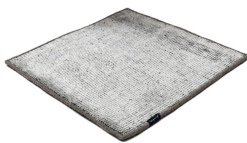

DUNE MAX VISCOSE

gentle grey 4013

stormy sea 4012

deep carbon 4081

steel grey 4080

gentle grey 4013

bright chrome 4085

cocoon grey 4079

glam taupe 4077

light sand 4078

honey 4086

Technical facts

ID:	4013
manufacture:	handknotted
name:	DUNE MAX Viscose
colour:	gentle grey
pile material:	viscose
pile length:	0,2 cm
total height:	1 cm
overall weight per sqm:	2,5 kg
standard sizes:	170x240 cm 200x200 cm 200x300 cm 250x350 cm 300x400 cm
custom sizes:	yes
max. size:	450 x 1000 cm
custom colours:	-
custom shapes:	yes
outdoor use:	-
durability:	**
sound absorbing:	yes
anti static:	yes