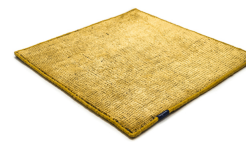

DUNE MAX VISCOSE

bright chrome 4085

stormy sea 4012

deep carbon 4081

steel grey 4080

gentle grey 4013

bright chrome 4085

cocoon grey 4079

glam taupe 4077

light sand 4078

honey 4086

Technical facts

ID:	4085
manufacture:	handknotted
name:	DUNE MAX Viscose
colour:	bright chrome
pile material:	viscose
pile length:	0,2 cm
total height:	1 cm
overall weight per sqm:	2,5 kg
standard sizes:	170x240 cm 200x200 cm 200x300 cm 250x350 cm 300x400 cm
custom sizes:	yes
max. size:	450 x 1000 cm
custom colours:	-
custom shapes:	yes
outdoor use:	-
durability:	**
sound absorbing:	yes
anti static:	yes