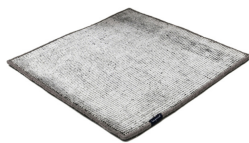

DUNE MAX VISCOSE

bright chrome 4085

stormy sea 4012

deep carbon 4081

steel grey 4080

gentle grey 4013

bright chrome 4085

cocoon grey 4079

glam taupe 4077

light sand 4078

honey 4086

Technical facts

ID:	4085
manufacture:	handknotted
name:	DUNE MAX Viscose
colour:	bright chrome
pile material:	viscose
pile length:	0,2 cm
total height:	1 cm
overall weight per sqm:	2,5 kg
standard sizes:	170x240 cm 200x200 cm 200x300 cm 250x350 cm 300x400 cm
custom sizes:	yes
max. size:	450 x 1000 cm
custom colours:	-
custom shapes:	yes
outdoor use:	-
durability:	**
sound absorbing:	yes
anti static:	yes