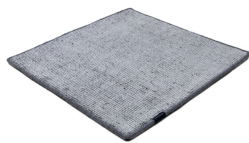

DUNE MAX VISCOSE

bright chrome 4085

stormy sea 4012

deep carbon 4081

steel grey 4080

gentle grey 4013

bright chrome 4085

cocoon grey 4079

glam taupe 4077

light sand 4078

honey 4086

Technical facts

ID:	4085
manufacture:	handknotted
name:	DUNE MAX Viscose
colour:	bright chrome
pile material:	viscose
pile length:	0,2 cm
total height:	1 cm
overall weight per sqm:	2,5 kg
standard sizes:	170x240 cm 200x200 cm 200x300 cm 250x350 cm 300x400 cm
custom sizes:	yes
max. size:	450 x 1000 cm
custom colours:	-
custom shapes:	yes
outdoor use:	-
durability:	**
sound absorbing:	yes
anti static:	yes