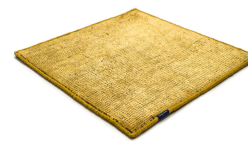

DUNE MAX VISCOSE

glam taupe 4077

stormy sea 4012

deep carbon 4081

steel grey 4080

gentle grey 4013

bright chrome 4085

cocoon grey 4079

glam taupe 4077

light sand 4078

honey 4086

Technical facts

| | |
|-------------------------|---|
| ID: | 4077 |
| manufacture: | handknotted |
| name: | DUNE MAX Viscose |
| colour: | glam taupe |
| pile material: | viscose |
| pile length: | 0,2 cm |
| total height: | 1 cm |
| overall weight per sqm: | 2,5 kg |
| standard sizes: | 170x240 cm 200x200 cm 200x300 cm 250x350 cm 300x400 cm |
| custom sizes: | yes |
| max. size: | 450 x 1000 cm |
| custom colours: | - |
| custom shapes: | yes |
| outdoor use: | - |
| durability: | ** |
| sound absorbing: | yes |
| anti static: | yes |