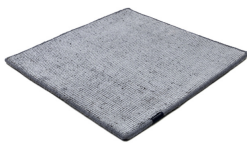

DUNE MAX VISCOSE

glam taupe 4077

stormy sea 4012

deep carbon 4081

steel grey 4080

gentle grey 4013

bright chrome 4085

cocoon grey 4079

glam taupe 4077

light sand 4078

honey 4086

Technical facts

| | |
|-------------------------|---|
| ID: | 4077 |
| manufacture: | handknotted |
| name: | DUNE MAX Viscose |
| colour: | glam taupe |
| pile material: | viscose |
| pile length: | 0,2 cm |
| total height: | 1 cm |
| overall weight per sqm: | 2,5 kg |
| standard sizes: | 170x240 cm 200x200 cm 200x300 cm 250x350 cm 300x400 cm |
| custom sizes: | yes |
| max. size: | 450 x 1000 cm |
| custom colours: | - |
| custom shapes: | yes |
| outdoor use: | - |
| durability: | ** |
| sound absorbing: | yes |
| anti static: | yes |