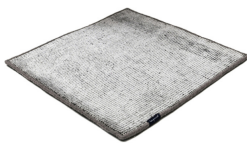

DUNE MAX VISCOSE

glam taupe 4077

stormy sea 4012

deep carbon 4081

steel grey 4080

gentle grey 4013

bright chrome 4085

cocoon grey 4079

glam taupe 4077

light sand 4078

honey 4086

Technical facts

| | |
|-------------------------|---|
| ID: | 4077 |
| manufacture: | handknotted |
| name: | DUNE MAX Viscose |
| colour: | glam taupe |
| pile material: | viscose |
| pile length: | 0,2 cm |
| total height: | 1 cm |
| overall weight per sqm: | 2,5 kg |
| standard sizes: | 170x240 cm 200x200 cm 200x300 cm 250x350 cm 300x400 cm |
| custom sizes: | yes |
| max. size: | 450 x 1000 cm |
| custom colours: | - |
| custom shapes: | yes |
| outdoor use: | - |
| durability: | ** |
| sound absorbing: | yes |
| anti static: | yes |