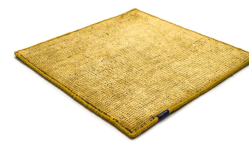

DUNE MAX VISCOSE

light sand 4078

stormy sea 4012

deep carbon 4081

steel grey 4080

gentle grey 4013

bright chrome 4085

cocoon grey 4079

glam taupe 4077

light sand 4078

honey 4086

Technical facts

ID:	4078
manufacture:	handknotted
name:	DUNE MAX Viscose
colour:	light sand
pile material:	viscose
pile length:	0,2 cm
total height:	1 cm
overall weight per sqm:	2,5 kg
standard sizes:	170x240 cm 200x200 cm 200x300 cm 250x350 cm 300x400 cm
custom sizes:	yes
max. size:	450 x 1000 cm
custom colours:	-
custom shapes:	yes
outdoor use:	-
durability:	**
sound absorbing:	yes
anti static:	yes