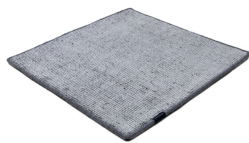

DUNE MAX VISCOSE

light sand 4078

stormy sea 4012

deep carbon 4081

steel grey 4080

gentle grey 4013

bright chrome 4085

cocoon grey 4079

glam taupe 4077

light sand 4078

honey 4086

Technical facts

ID:	4078
manufacture:	handknotted
name:	DUNE MAX Viscose
colour:	light sand
pile material:	viscose
pile length:	0,2 cm
total height:	1 cm
overall weight per sqm:	2,5 kg
standard sizes:	170x240 cm 200x200 cm 200x300 cm 250x350 cm 300x400 cm
custom sizes:	yes
max. size:	450 x 1000 cm
custom colours:	-
custom shapes:	yes
outdoor use:	-
durability:	**
sound absorbing:	yes
anti static:	yes