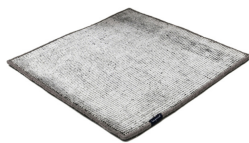

DUNE MAX VISCOSE

light sand 4078

stormy sea 4012

deep carbon 4081

steel grey 4080

gentle grey 4013

bright chrome 4085

cocoon grey 4079

glam taupe 4077

light sand 4078

honey 4086

Technical facts

ID:	4078
manufacture:	handknotted
name:	DUNE MAX Viscose
colour:	light sand
pile material:	viscose
pile length:	0,2 cm
total height:	1 cm
overall weight per sqm:	2,5 kg
standard sizes:	170x240 cm 200x200 cm 200x300 cm 250x350 cm 300x400 cm
custom sizes:	yes
max. size:	450 x 1000 cm
custom colours:	-
custom shapes:	yes
outdoor use:	-
durability:	**
sound absorbing:	yes
anti static:	yes