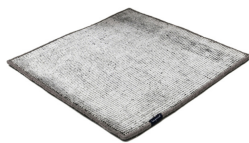

DUNE MAX VISCOSE

honey 4086

stormy sea 4012

deep carbon 4081

steel grey 4080

gentle grey 4013

bright chrome 4085

cocoon grey 4079

glam taupe 4077

light sand 4078

honey 4086

Technical facts

ID:	4086
manufacture:	handknotted
name:	DUNE MAX Viscose
colour:	honey
pile material:	viscose
pile length:	0,2 cm
total height:	1 cm
overall weight per sqm:	2,5 kg
standard sizes:	170x240 cm 200x200 cm 200x300 cm 250x350 cm 300x400 cm
custom sizes:	yes
max. size:	450 x 1000 cm
custom colours:	-
custom shapes:	yes
outdoor use:	-
durability:	**
sound absorbing:	yes
anti static:	yes