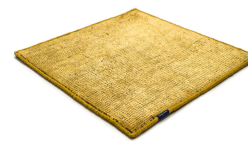

DUNE MAX VISCOSE

honey 4086

stormy sea 4012

deep carbon 4081

steel grey 4080

gentle grey 4013

bright chrome 4085

cocoon grey 4079

glam taupe 4077

light sand 4078

honey 4086

Technical facts

ID:	4086
manufacture:	handknotted
name:	DUNE MAX Viscose
colour:	honey
pile material:	viscose
pile length:	0,2 cm
total height:	1 cm
overall weight per sqm:	2,5 kg
standard sizes:	170x240 cm 200x200 cm 200x300 cm 250x350 cm 300x400 cm
custom sizes:	yes
max. size:	450 x 1000 cm
custom colours:	-
custom shapes:	yes
outdoor use:	-
durability:	**
sound absorbing:	yes
anti static:	yes