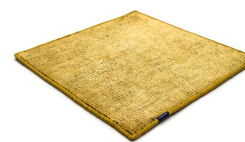

DUNE MAX VISCOSE

deep carbon 4081

stormy sea 4012

deep carbon 4081

steel grey 4080

gentle grey 4013

bright chrome 4085

cocoon grey 4079

glam taupe 4077

light sand 4078

honey 4086

Technical facts

ID:	4081
manufacture:	handknotted
name:	DUNE MAX Viscose
colour:	deep carbon
pile material:	viscose
pile length:	0,2 cm
total height:	1 cm
overall weight per sqm:	2,5 kg
standard sizes:	170x240 cm 200x200 cm 200x300 cm 250x350 cm 300x400 cm
custom sizes:	yes
max. size:	450 x 1000 cm
custom colours:	-
custom shapes:	yes
outdoor use:	-
durability:	**
sound absorbing:	yes
anti static:	yes