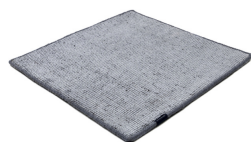

DUNE MAX VISCOSE

deep carbon 4081

stormy sea 4012

deep carbon 4081

steel grey 4080

gentle grey 4013

bright chrome 4085

cocoon grey 4079

glam taupe 4077

light sand 4078

honey 4086

Technical facts

ID:	4081
manufacture:	handknotted
name:	DUNE MAX Viscose
colour:	deep carbon
pile material:	viscose
pile length:	0,2 cm
total height:	1 cm
overall weight per sqm:	2,5 kg
standard sizes:	170x240 cm 200x200 cm 200x300 cm 250x350 cm 300x400 cm
custom sizes:	yes
max. size:	450 x 1000 cm
custom colours:	-
custom shapes:	yes
outdoor use:	-
durability:	**
sound absorbing:	yes
anti static:	yes