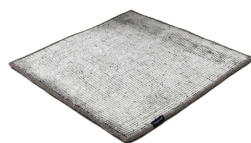

DUNE MAX VISCOSE

deep carbon 4081

stormy sea 4012

deep carbon 4081

steel grey 4080

gentle grey 4013

bright chrome 4085

cocoon grey 4079

glam taupe 4077

light sand 4078

honey 4086

Technical facts

ID:	4081
manufacture:	handknotted
name:	DUNE MAX Viscose
colour:	deep carbon
pile material:	viscose
pile length:	0,2 cm
total height:	1 cm
overall weight per sqm:	2,5 kg
standard sizes:	170x240 cm 200x200 cm 200x300 cm 250x350 cm 300x400 cm
custom sizes:	yes
max. size:	450 x 1000 cm
custom colours:	-
custom shapes:	yes
outdoor use:	-
durability:	**
sound absorbing:	yes
anti static:	yes