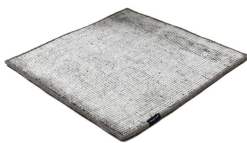

DUNE MAX VISCOSE

glam taupe 4077

stormy sea 4012

deep carbon 4081

steel grey 4080

gentle grey 4013

bright chrome 4085

cocoon grey 4079

glam taupe 4077

light sand 4078

honey 4086

Technical facts

ID:	4077
manufacture:	handknotted
name:	DUNE MAX Viscose
colour:	glam taupe
pile material:	viscose
pile length:	0,2 cm
total height:	1 cm
overall weight per sqm:	2,5 kg
standard sizes:	170x240 cm 200x200 cm 200x300 cm 250x350 cm 300x400 cm
custom sizes:	yes
max. size:	450 x 1000 cm
custom colours:	-
custom shapes:	yes
outdoor use:	-
durability:	**
sound absorbing:	yes
anti static:	yes