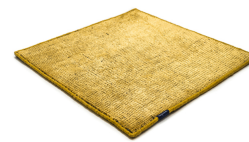

DUNE MAX VISCOSE

glam taupe 4077

stormy sea 4012

deep carbon 4081

steel grey 4080

gentle grey 4013

bright chrome 4085

cocoon grey 4079

glam taupe 4077

light sand 4078

honey 4086

Technical facts

ID:	4077
manufacture:	handknotted
name:	DUNE MAX Viscose
colour:	glam taupe
pile material:	viscose
pile length:	0,2 cm
total height:	1 cm
overall weight per sqm:	2,5 kg
standard sizes:	170x240 cm 200x200 cm 200x300 cm 250x350 cm 300x400 cm
custom sizes:	yes
max. size:	450 x 1000 cm
custom colours:	-
custom shapes:	yes
outdoor use:	-
durability:	**
sound absorbing:	yes
anti static:	yes