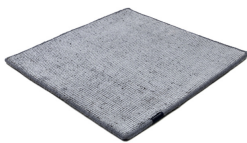

DUNE MAX VISCOSE

glam taupe 4077

stormy sea 4012

deep carbon 4081

steel grey 4080

gentle grey 4013

bright chrome 4085

cocoon grey 4079

glam taupe 4077

light sand 4078

honey 4086

Technical facts

ID:	4077
manufacture:	handknotted
name:	DUNE MAX Viscose
colour:	glam taupe
pile material:	viscose
pile length:	0,2 cm
total height:	1 cm
overall weight per sqm:	2,5 kg
standard sizes:	170x240 cm 200x200 cm 200x300 cm 250x350 cm 300x400 cm
custom sizes:	yes
max. size:	450 x 1000 cm
custom colours:	-
custom shapes:	yes
outdoor use:	-
durability:	**
sound absorbing:	yes
anti static:	yes