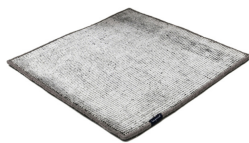

# DUNE MAX VISCOSE

honey 4086

stormy sea 4012

deep carbon 4081

steel grey 4080

gentle grey 4013

bright chrome 4085

cocoon grey 4079

glam taupe 4077

light sand 4078

honey 4086

# Technical facts

ID:	4086
manufacture:	handknotted
name:	DUNE MAX Viscose
colour:	honey
pile material:	viscose
pile length:	0,2 cm
total height:	1 cm
overall weight per sqm:	2,5 kg
standard sizes:	170x240 cm   200x200 cm   200x300 cm   250x350 cm   300x400 cm
custom sizes:	yes
max. size:	450 x 1000 cm
custom colours:	-
custom shapes:	yes
outdoor use:	-
durability:	**
sound absorbing:	yes
anti static:	yes