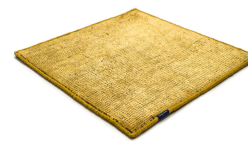

# DUNE MAX VISCOSE

honey 4086

stormy sea 4012

deep carbon 4081

steel grey 4080

gentle grey 4013

bright chrome 4085

cocoon grey 4079

glam taupe 4077

light sand 4078

honey 4086

# Technical facts

ID:	4086
manufacture:	handknotted
name:	DUNE MAX Viscose
colour:	honey
pile material:	viscose
pile length:	0,2 cm
total height:	1 cm
overall weight per sqm:	2,5 kg
standard sizes:	170x240 cm   200x200 cm   200x300 cm   250x350 cm   300x400 cm
custom sizes:	yes
max. size:	450 x 1000 cm
custom colours:	-
custom shapes:	yes
outdoor use:	-
durability:	**
sound absorbing:	yes
anti static:	yes