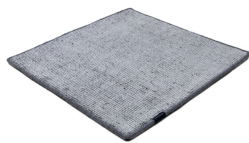

# DUNE MAX VISCOSE

honey 4086

stormy sea 4012

deep carbon 4081

steel grey 4080

gentle grey 4013

bright chrome 4085

cocoon grey 4079

glam taupe 4077

light sand 4078

honey 4086

# Technical facts

ID:	4086
manufacture:	handknotted
name:	DUNE MAX Viscose
colour:	honey
pile material:	viscose
pile length:	0,2 cm
total height:	1 cm
overall weight per sqm:	2,5 kg
standard sizes:	170x240 cm   200x200 cm   200x300 cm   250x350 cm   300x400 cm
custom sizes:	yes
max. size:	450 x 1000 cm
custom colours:	-
custom shapes:	yes
outdoor use:	-
durability:	**
sound absorbing:	yes
anti static:	yes