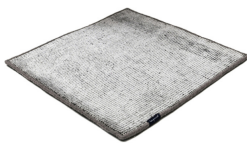

# DUNE MAX VISCOSE

light sand 4078

stormy sea 4012

deep carbon 4081

steel grey 4080

gentle grey 4013

bright chrome 4085

cocoon grey 4079

glam taupe 4077

light sand 4078

honey 4086

# Technical facts

ID:	4078
manufacture:	handknotted
name:	DUNE MAX Viscose
colour:	light sand
pile material:	viscose
pile length:	0,2 cm
total height:	1 cm
overall weight per sqm:	2,5 kg
standard sizes:	170x240 cm   200x200 cm   200x300 cm   250x350 cm   300x400 cm
custom sizes:	yes
max. size:	450 x 1000 cm
custom colours:	-
custom shapes:	yes
outdoor use:	-
durability:	**
sound absorbing:	yes
anti static:	yes