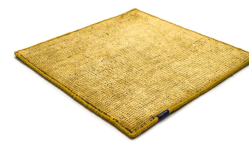

# DUNE MAX VISCOSE

light sand 4078

stormy sea 4012

deep carbon 4081

steel grey 4080

gentle grey 4013

bright chrome 4085

cocoon grey 4079

glam taupe 4077

light sand 4078

honey 4086

# Technical facts

ID:	4078
manufacture:	handknotted
name:	DUNE MAX Viscose
colour:	light sand
pile material:	viscose
pile length:	0,2 cm
total height:	1 cm
overall weight per sqm:	2,5 kg
standard sizes:	170x240 cm   200x200 cm   200x300 cm   250x350 cm   300x400 cm
custom sizes:	yes
max. size:	450 x 1000 cm
custom colours:	-
custom shapes:	yes
outdoor use:	-
durability:	**
sound absorbing:	yes
anti static:	yes