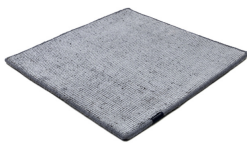

# DUNE MAX VISCOSE

light sand 4078

stormy sea 4012

deep carbon 4081

steel grey 4080

gentle grey 4013

bright chrome 4085

cocoon grey 4079

glam taupe 4077

light sand 4078

honey 4086

# Technical facts

ID:	4078
manufacture:	handknotted
name:	DUNE MAX Viscose
colour:	light sand
pile material:	viscose
pile length:	0,2 cm
total height:	1 cm
overall weight per sqm:	2,5 kg
standard sizes:	170x240 cm   200x200 cm   200x300 cm   250x350 cm   300x400 cm
custom sizes:	yes
max. size:	450 x 1000 cm
custom colours:	-
custom shapes:	yes
outdoor use:	-
durability:	**
sound absorbing:	yes
anti static:	yes