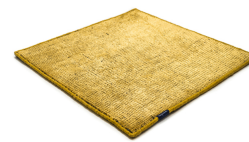

DUNE MAX VISCOSE

steel grey 4080

stormy sea 4012

deep carbon 4081

steel grey 4080

gentle grey 4013

bright chrome 4085

cocoon grey 4079

glam taupe 4077

light sand 4078

honey 4086

Technical facts

ID:	4080
manufacture:	handknotted
name:	DUNE MAX Viscose
colour:	steel grey
pile material:	viscose
pile length:	0,2 cm
total height:	1 cm
overall weight per sqm:	2,5 kg
standard sizes:	170x240 cm 200x200 cm 200x300 cm 250x350 cm 300x400 cm
custom sizes:	yes
max. size:	450 x 1000 cm
custom colours:	-
custom shapes:	yes
outdoor use:	-
durability:	**
sound absorbing:	yes
anti static:	yes