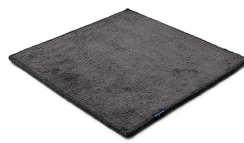

DUNE MAX VISCOSE

steel grey 4080

stormy sea 4012

deep carbon 4081

steel grey 4080

gentle grey 4013

bright chrome 4085

cocoon grey 4079

glam taupe 4077

light sand 4078

honey 4086

Technical facts

ID:	4080
manufacture:	handknotted
name:	DUNE MAX Viscose
colour:	steel grey
pile material:	viscose
pile length:	0,2 cm
total height:	1 cm
overall weight per sqm:	2,5 kg
standard sizes:	170x240 cm 200x200 cm 200x300 cm 250x350 cm 300x400 cm
custom sizes:	yes
max. size:	450 x 1000 cm
custom colours:	-
custom shapes:	yes
outdoor use:	-
durability:	**
sound absorbing:	yes
anti static:	yes