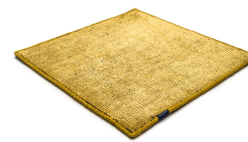

# DUNE MAX VISCOSE

stormy sea 4012

stormy sea 4012

deep carbon 4081

steel grey 4080

gentle grey 4013

bright chrome 4085

cocoon grey 4079

glam taupe 4077

light sand 4078

honey 4086

# Technical facts

ID:	4012
manufacture:	handknotted
name:	DUNE MAX Viscose
colour:	stormy sea
pile material:	viscose
pile length:	0,2 cm
total height:	1 cm
overall weight per sqm:	2,5 kg
standard sizes:	170x240 cm   200x200 cm   200x300 cm   250x350 cm   300x400 cm
custom sizes:	yes
max. size:	450 x 1000 cm
custom colours:	-
custom shapes:	yes
outdoor use:	-
durability:	**
sound absorbing:	yes
anti static:	yes