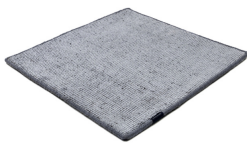

# DUNE MAX VISCOSE

stormy sea 4012

stormy sea 4012

deep carbon 4081

steel grey 4080

gentle grey 4013

bright chrome 4085

cocoon grey 4079

glam taupe 4077

light sand 4078

honey 4086

# Technical facts

ID:	4012
manufacture:	handknotted
name:	DUNE MAX Viscose
colour:	stormy sea
pile material:	viscose
pile length:	0,2 cm
total height:	1 cm
overall weight per sqm:	2,5 kg
standard sizes:	170x240 cm   200x200 cm   200x300 cm   250x350 cm   300x400 cm
custom sizes:	yes
max. size:	450 x 1000 cm
custom colours:	-
custom shapes:	yes
outdoor use:	-
durability:	**
sound absorbing:	yes
anti static:	yes