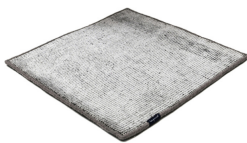

# DUNE MAX VISCOSE

stormy sea 4012

stormy sea 4012

deep carbon 4081

steel grey 4080

gentle grey 4013

bright chrome 4085

cocoon grey 4079

glam taupe 4077

light sand 4078

honey 4086

# Technical facts

ID:	4012
manufacture:	handknotted
name:	DUNE MAX Viscose
colour:	stormy sea
pile material:	viscose
pile length:	0,2 cm
total height:	1 cm
overall weight per sqm:	2,5 kg
standard sizes:	170x240 cm   200x200 cm   200x300 cm   250x350 cm   300x400 cm
custom sizes:	yes
max. size:	450 x 1000 cm
custom colours:	-
custom shapes:	yes
outdoor use:	-
durability:	**
sound absorbing:	yes
anti static:	yes