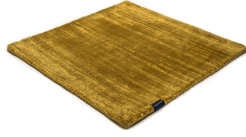

MARK 2 VISCOSE

black 3862

black 3862

deep carbon 3878

mountain mist 3871

steel grey 3879

gentle grey 3872

bright chrome 3884

dark brown 3880

dark chocolate 3874

glam taupe 3877

cocoon grey 3875

light sand 3876

champagne 3873

honey 3885

leaf green 3881

lemon 3861

lagoon 3882

teal 3860

stormy sea 3870

blue iron 3887

lavender 3886

dark blush 3859

deep red 3883

Technical facts

ID:	3862
manufacture:	handwoven
name:	MARK 2 Viscose
colour:	black
pile material:	viscose
pile length:	0,6 cm
total height:	1,1 cm
overall weight per sqm:	3,6 kg
standard sizes:	170x240 cm 200x200 cm 200x300 cm 250x350 cm 300x400 cm
custom sizes:	yes
max. size:	500 x 2500 cm
custom colours:	-
custom shapes:	yes
outdoor use:	-
durability:	*
sound absorbing:	yes
anti static:	yes