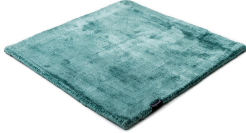

MARK 2 VISCOSE

black 3862

black 3862

deep carbon 3878

mountain mist 3871

steel grey 3879

gentle grey 3872

bright chrome 3884

dark brown 3880

dark chocolate 3874

glam taupe 3877

cocoon grey 3875

light sand 3876

champagne 3873

honey 3885

leaf green 3881

lemon 3861

lagoon 3882

teal 3860

stormy sea 3870

blue iron 3887

lavender 3886

dark blush 3859

deep red 3883

Technical facts

ID:	3862
manufacture:	handwoven
name:	MARK 2 Viscose
colour:	black
pile material:	viscose
pile length:	0,6 cm
total height:	1,1 cm
overall weight per sqm:	3,6 kg
standard sizes:	170x240 cm 200x200 cm 200x300 cm 250x350 cm 300x400 cm
custom sizes:	yes
max. size:	500 x 2500 cm
custom colours:	-
custom shapes:	yes
outdoor use:	-
durability:	*
sound absorbing:	yes
anti static:	yes