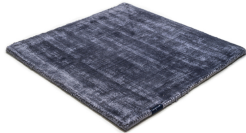

MARK 2 VISCOSE

black 3862

black 3862

deep carbon 3878

mountain mist 3871

steel grey 3879

gentle grey 3872

bright chrome 3884

dark brown 3880

dark chocolate 3874

glam taupe 3877

cocoon grey 3875

light sand 3876

champagne 3873

honey 3885

leaf green 3881

lemon 3861

lagoon 3882

teal 3860

stormy sea 3870

blue iron 3887

lavender 3886

dark blush 3859

deep red 3883

Technical facts

ID:	3862
manufacture:	handwoven
name:	MARK 2 Viscose
colour:	black
pile material:	viscose
pile length:	0,6 cm
total height:	1,1 cm
overall weight per sqm:	3,6 kg
standard sizes:	170x240 cm 200x200 cm 200x300 cm 250x350 cm 300x400 cm
custom sizes:	yes
max. size:	500 x 2500 cm
custom colours:	-
custom shapes:	yes
outdoor use:	-
durability:	*
sound absorbing:	yes
anti static:	yes