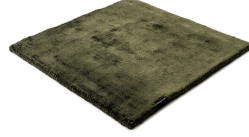

MARK 2 VISCOSE

black 3862

black 3862

deep carbon 3878

mountain mist 3871

steel grey 3879

gentle grey 3872

bright chrome 3884

dark brown 3880

dark chocolate 3874

glam taupe 3877

cocoon grey 3875

light sand 3876

champagne 3873

honey 3885

leaf green 3881

lemon 3861

lagoon 3882

teal 3860

stormy sea 3870

blue iron 3887

lavender 3886

dark blush 3859

deep red 3883

Technical facts

ID:	3862
manufacture:	handwoven
name:	MARK 2 Viscose
colour:	black
pile material:	viscose
pile length:	0,6 cm
total height:	1,1 cm
overall weight per sqm:	3,6 kg
standard sizes:	170x240 cm 200x200 cm 200x300 cm 250x350 cm 300x400 cm
custom sizes:	yes
max. size:	500 x 2500 cm
custom colours:	-
custom shapes:	yes
outdoor use:	-
durability:	*
sound absorbing:	yes
anti static:	yes