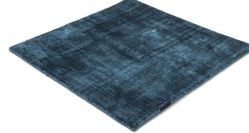

MARK 2 VISCOSE

black 3862

black 3862

deep carbon 3878

mountain mist 3871

steel grey 3879

gentle grey 3872

bright chrome 3884

dark brown 3880

dark chocolate 3874

glam taupe 3877

cocoon grey 3875

light sand 3876

champagne 3873

honey 3885

leaf green 3881

lemon 3861

lagoon 3882

teal 3860

stormy sea 3870

blue iron 3887

lavender 3886

dark blush 3859

deep red 3883

Technical facts

ID:	3862
manufacture:	handwoven
name:	MARK 2 Viscose
colour:	black
pile material:	viscose
pile length:	0,6 cm
total height:	1,1 cm
overall weight per sqm:	3,6 kg
standard sizes:	170x240 cm 200x200 cm 200x300 cm 250x350 cm 300x400 cm
custom sizes:	yes
max. size:	500 x 2500 cm
custom colours:	-
custom shapes:	yes
outdoor use:	-
durability:	*
sound absorbing:	yes
anti static:	yes