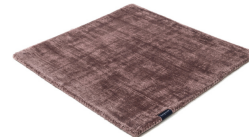

MARK 2 VISCOSE

deep carbon 3878

black 3862

deep carbon 3878

mountain mist 3871

steel grey 3879

gentle grey 3872

bright chrome 3884

dark brown 3880

dark chocolate 3874

glam taupe 3877

cocoon grey 3875

light sand 3876

champagne 3873

honey 3885

leaf green 3881

lemon 3861

lagoon 3882

teal 3860

stormy sea 3870

blue iron 3887

lavender 3886

dark blush 3859

deep red 3883

Technical facts

ID:	3878
manufacture:	handwoven
name:	MARK 2 Viscose
colour:	deep carbon
pile material:	viscose
pile length:	0,6 cm
total height:	1,1 cm
overall weight per sqm:	3,6 kg
standard sizes:	170x240 cm 200x200 cm 200x300 cm 250x350 cm 300x400 cm
custom sizes:	yes
max. size:	500 x 2500 cm
custom colours:	-
custom shapes:	yes
outdoor use:	-
durability:	*
sound absorbing:	yes
anti static:	yes