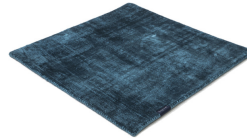

MARK 2 VISCOSE

deep carbon 3878

black 3862

deep carbon 3878

mountain mist 3871

steel grey 3879

gentle grey 3872

bright chrome 3884

dark brown 3880

dark chocolate 3874

glam taupe 3877

cocoon grey 3875

light sand 3876

champagne 3873

honey 3885

leaf green 3881

lemon 3861

lagoon 3882

teal 3860

stormy sea 3870

blue iron 3887

lavender 3886

dark blush 3859

deep red 3883

Technical facts

ID:	3878
manufacture:	handwoven
name:	MARK 2 Viscose
colour:	deep carbon
pile material:	viscose
pile length:	0,6 cm
total height:	1,1 cm
overall weight per sqm:	3,6 kg
standard sizes:	170x240 cm 200x200 cm 200x300 cm 250x350 cm 300x400 cm
custom sizes:	yes
max. size:	500 x 2500 cm
custom colours:	-
custom shapes:	yes
outdoor use:	-
durability:	*
sound absorbing:	yes
anti static:	yes