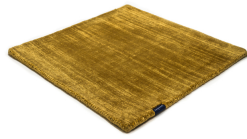

MARK 2 VISCOSE

deep carbon 3878

black 3862

deep carbon 3878

mountain mist 3871

steel grey 3879

gentle grey 3872

bright chrome 3884

dark brown 3880

dark chocolate 3874

glam taupe 3877

cocoon grey 3875

light sand 3876

champagne 3873

honey 3885

leaf green 3881

lemon 3861

lagoon 3882

teal 3860

stormy sea 3870

blue iron 3887

lavender 3886

dark blush 3859

deep red 3883

Technical facts

ID:	3878
manufacture:	handwoven
name:	MARK 2 Viscose
colour:	deep carbon
pile material:	viscose
pile length:	0,6 cm
total height:	1,1 cm
overall weight per sqm:	3,6 kg
standard sizes:	170x240 cm 200x200 cm 200x300 cm 250x350 cm 300x400 cm
custom sizes:	yes
max. size:	500 x 2500 cm
custom colours:	-
custom shapes:	yes
outdoor use:	-
durability:	*
sound absorbing:	yes
anti static:	yes