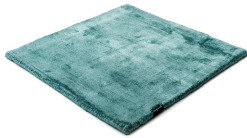

MARK 2 VISCOSE

deep carbon 3878

black 3862

deep carbon 3878

mountain mist 3871

steel grey 3879

gentle grey 3872

bright chrome 3884

dark brown 3880

dark chocolate 3874

glam taupe 3877

cocoon grey 3875

light sand 3876

champagne 3873

honey 3885

leaf green 3881

lemon 3861

lagoon 3882

teal 3860

stormy sea 3870

blue iron 3887

lavender 3886

dark blush 3859

deep red 3883

Technical facts

ID:	3878
manufacture:	handwoven
name:	MARK 2 Viscose
colour:	deep carbon
pile material:	viscose
pile length:	0,6 cm
total height:	1,1 cm
overall weight per sqm:	3,6 kg
standard sizes:	170x240 cm 200x200 cm 200x300 cm 250x350 cm 300x400 cm
custom sizes:	yes
max. size:	500 x 2500 cm
custom colours:	-
custom shapes:	yes
outdoor use:	-
durability:	*
sound absorbing:	yes
anti static:	yes