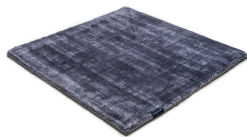

MARK 2 VISCOSE

deep carbon 3878

black 3862

deep carbon 3878

mountain mist 3871

steel grey 3879

gentle grey 3872

bright chrome 3884

dark brown 3880

dark chocolate 3874

glam taupe 3877

cocoon grey 3875

light sand 3876

champagne 3873

honey 3885

leaf green 3881

lemon 3861

lagoon 3882

teal 3860

stormy sea 3870

blue iron 3887

lavender 3886

dark blush 3859

deep red 3883

Technical facts

ID:	3878
manufacture:	handwoven
name:	MARK 2 Viscose
colour:	deep carbon
pile material:	viscose
pile length:	0,6 cm
total height:	1,1 cm
overall weight per sqm:	3,6 kg
standard sizes:	170x240 cm 200x200 cm 200x300 cm 250x350 cm 300x400 cm
custom sizes:	yes
max. size:	500 x 2500 cm
custom colours:	-
custom shapes:	yes
outdoor use:	-
durability:	*
sound absorbing:	yes
anti static:	yes