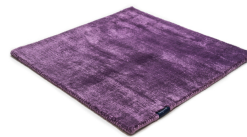

MARK 2 VISCOSE

deep carbon 3878

black 3862

deep carbon 3878

mountain mist 3871

steel grey 3879

gentle grey 3872

bright chrome 3884

dark brown 3880

dark chocolate 3874

glam taupe 3877

cocoon grey 3875

light sand 3876

champagne 3873

honey 3885

leaf green 3881

lemon 3861

lagoon 3882

teal 3860

stormy sea 3870

blue iron 3887

lavender 3886

dark blush 3859

deep red 3883

Technical facts

ID:	3878
manufacture:	handwoven
name:	MARK 2 Viscose
colour:	deep carbon
pile material:	viscose
pile length:	0,6 cm
total height:	1,1 cm
overall weight per sqm:	3,6 kg
standard sizes:	170x240 cm 200x200 cm 200x300 cm 250x350 cm 300x400 cm
custom sizes:	yes
max. size:	500 x 2500 cm
custom colours:	-
custom shapes:	yes
outdoor use:	-
durability:	*
sound absorbing:	yes
anti static:	yes