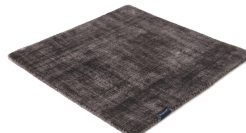

MARK 2 VISCOSE

steel grey 3879

black 3862

deep carbon 3878

mountain mist 3871

steel grey 3879

gentle grey 3872

bright chrome 3884

dark brown 3880

dark chocolate 3874

glam taupe 3877

cocoon grey 3875

light sand 3876

champagne 3873

honey 3885

leaf green 3881

lemon 3861

lagoon 3882

teal 3860

stormy sea 3870

blue iron 3887

lavender 3886

dark blush 3859

deep red 3883

Technical facts

ID:	3879
manufacture:	handwoven
name:	MARK 2 Viscose
colour:	steel grey
pile material:	viscose
pile length:	0,6 cm
total height:	1,1 cm
overall weight per sqm:	3,6 kg
standard sizes:	170x240 cm 200x200 cm 200x300 cm 250x350 cm 300x400 cm
custom sizes:	yes
max. size:	500 x 2500 cm
custom colours:	-
custom shapes:	yes
outdoor use:	-
durability:	*
sound absorbing:	yes
anti static:	yes