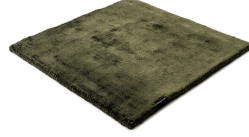

MARK 2 VISCOSE

steel grey 3879

black 3862

deep carbon 3878

mountain mist 3871

steel grey 3879

gentle grey 3872

bright chrome 3884

dark brown 3880

dark chocolate 3874

glam taupe 3877

cocoon grey 3875

light sand 3876

champagne 3873

honey 3885

leaf green 3881

lemon 3861

lagoon 3882

teal 3860

stormy sea 3870

blue iron 3887

lavender 3886

dark blush 3859

deep red 3883

Technical facts

ID:	3879
manufacture:	handwoven
name:	MARK 2 Viscose
colour:	steel grey
pile material:	viscose
pile length:	0,6 cm
total height:	1,1 cm
overall weight per sqm:	3,6 kg
standard sizes:	170x240 cm 200x200 cm 200x300 cm 250x350 cm 300x400 cm
custom sizes:	yes
max. size:	500 x 2500 cm
custom colours:	-
custom shapes:	yes
outdoor use:	-
durability:	*
sound absorbing:	yes
anti static:	yes