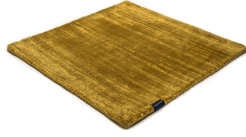

MARK 2 VISCOSE

steel grey 3879

black 3862

deep carbon 3878

mountain mist 3871

steel grey 3879

gentle grey 3872

bright chrome 3884

dark brown 3880

dark chocolate 3874

glam taupe 3877

cocoon grey 3875

light sand 3876

champagne 3873

honey 3885

leaf green 3881

lemon 3861

lagoon 3882

teal 3860

stormy sea 3870

blue iron 3887

lavender 3886

dark blush 3859

deep red 3883

Technical facts

ID:	3879
manufacture:	handwoven
name:	MARK 2 Viscose
colour:	steel grey
pile material:	viscose
pile length:	0,6 cm
total height:	1,1 cm
overall weight per sqm:	3,6 kg
standard sizes:	170x240 cm 200x200 cm 200x300 cm 250x350 cm 300x400 cm
custom sizes:	yes
max. size:	500 x 2500 cm
custom colours:	-
custom shapes:	yes
outdoor use:	-
durability:	*
sound absorbing:	yes
anti static:	yes