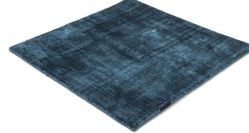

MARK 2 VISCOSE

steel grey 3879

black 3862

deep carbon 3878

mountain mist 3871

steel grey 3879

gentle grey 3872

bright chrome 3884

dark brown 3880

dark chocolate 3874

glam taupe 3877

cocoon grey 3875

light sand 3876

champagne 3873

honey 3885

leaf green 3881

lemon 3861

lagoon 3882

teal 3860

stormy sea 3870

blue iron 3887

lavender 3886

dark blush 3859

deep red 3883

Technical facts

ID:	3879
manufacture:	handwoven
name:	MARK 2 Viscose
colour:	steel grey
pile material:	viscose
pile length:	0,6 cm
total height:	1,1 cm
overall weight per sqm:	3,6 kg
standard sizes:	170x240 cm 200x200 cm 200x300 cm 250x350 cm 300x400 cm
custom sizes:	yes
max. size:	500 x 2500 cm
custom colours:	-
custom shapes:	yes
outdoor use:	-
durability:	*
sound absorbing:	yes
anti static:	yes