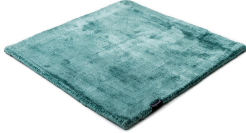

MARK 2 VISCOSE

steel grey 3879

black 3862

deep carbon 3878

mountain mist 3871

steel grey 3879

gentle grey 3872

bright chrome 3884

dark brown 3880

dark chocolate 3874

glam taupe 3877

cocoon grey 3875

light sand 3876

champagne 3873

honey 3885

leaf green 3881

lemon 3861

lagoon 3882

teal 3860

stormy sea 3870

blue iron 3887

lavender 3886

dark blush 3859

deep red 3883

Technical facts

ID:	3879
manufacture:	handwoven
name:	MARK 2 Viscose
colour:	steel grey
pile material:	viscose
pile length:	0,6 cm
total height:	1,1 cm
overall weight per sqm:	3,6 kg
standard sizes:	170x240 cm 200x200 cm 200x300 cm 250x350 cm 300x400 cm
custom sizes:	yes
max. size:	500 x 2500 cm
custom colours:	-
custom shapes:	yes
outdoor use:	-
durability:	*
sound absorbing:	yes
anti static:	yes