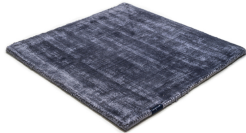

MARK 2 VISCOSE

steel grey 3879

black 3862

deep carbon 3878

mountain mist 3871

steel grey 3879

gentle grey 3872

bright chrome 3884

dark brown 3880

dark chocolate 3874

glam taupe 3877

cocoon grey 3875

light sand 3876

champagne 3873

honey 3885

leaf green 3881

lemon 3861

lagoon 3882

teal 3860

stormy sea 3870

blue iron 3887

lavender 3886

dark blush 3859

deep red 3883

Technical facts

ID:	3879
manufacture:	handwoven
name:	MARK 2 Viscose
colour:	steel grey
pile material:	viscose
pile length:	0,6 cm
total height:	1,1 cm
overall weight per sqm:	3,6 kg
standard sizes:	170x240 cm 200x200 cm 200x300 cm 250x350 cm 300x400 cm
custom sizes:	yes
max. size:	500 x 2500 cm
custom colours:	-
custom shapes:	yes
outdoor use:	-
durability:	*
sound absorbing:	yes
anti static:	yes