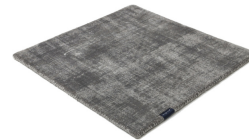

MARK 2 VISCOSE

steel grey 3879

black 3862

deep carbon 3878

mountain mist 3871

steel grey 3879

gentle grey 3872

bright chrome 3884

dark brown 3880

dark chocolate 3874

glam taupe 3877

cocoon grey 3875

light sand 3876

champagne 3873

honey 3885

leaf green 3881

Technical facts

ID:	3879
manufacture:	handwoven
name:	MARK 2 Viscose
colour:	steel grey
pile material:	viscose
pile length:	0,6 cm
total height:	1,1 cm
overall weight per sqm:	3,6 kg
standard sizes:	170x240 cm 200x200 cm 200x300 cm 250x350 cm 300x400 cm
custom sizes:	yes
max. size:	500 x 2500 cm
custom colours:	-
custom shapes:	yes
outdoor use:	-
durability:	*
sound absorbing:	yes
anti static:	yes