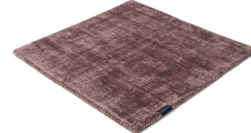

MARK 2 VISCOSE

steel grey 3879

black 3862

deep carbon 3878

mountain mist 3871

steel grey 3879

gentle grey 3872

bright chrome 3884

dark brown 3880

dark chocolate 3874

glam taupe 3877

cocoon grey 3875

light sand 3876

champagne 3873

honey 3885

leaf green 3881

lemon 3861

lagoon 3882

teal 3860

stormy sea 3870

blue iron 3887

lavender 3886

dark blush 3859

deep red 3883

Technical facts

ID:	3879
manufacture:	handwoven
name:	MARK 2 Viscose
colour:	steel grey
pile material:	viscose
pile length:	0,6 cm
total height:	1,1 cm
overall weight per sqm:	3,6 kg
standard sizes:	170x240 cm 200x200 cm 200x300 cm 250x350 cm 300x400 cm
custom sizes:	yes
max. size:	500 x 2500 cm
custom colours:	-
custom shapes:	yes
outdoor use:	-
durability:	*
sound absorbing:	yes
anti static:	yes