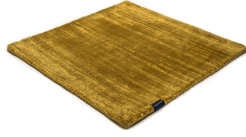

# MARK 2 VISCOSE

gentle grey 3872

black 3862

deep carbon 3878

mountain mist 3871

steel grey 3879

gentle grey 3872

bright chrome 3884

dark brown 3880

dark chocolate 3874

glam taupe 3877

cocoon grey 3875

light sand 3876

champagne 3873

honey 3885

leaf green 3881

lemon 3861

lagoon 3882

teal 3860

stormy sea 3870

blue iron 3887

lavender 3886

dark blush 3859

deep red 3883

# Technical facts

ID:	3872
manufacture:	handwoven
name:	MARK 2 Viscose
colour:	gentle grey
pile material:	viscose
pile length:	0,6 cm
total height:	1,1 cm
overall weight per sqm:	3,6 kg
standard sizes:	170x240 cm   200x200 cm   200x300 cm   250x350 cm   300x400 cm
custom sizes:	yes
max. size:	500 x 2500 cm
custom colours:	-
custom shapes:	yes
outdoor use:	-
durability:	*
sound absorbing:	yes
anti static:	yes