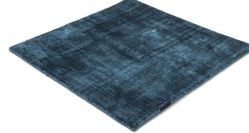

# MARK 2 VISCOSE

gentle grey 3872

black 3862

deep carbon 3878

mountain mist 3871

steel grey 3879

gentle grey 3872

bright chrome 3884

dark brown 3880

dark chocolate 3874

glam taupe 3877

cocoon grey 3875

light sand 3876

champagne 3873

honey 3885

leaf green 3881

lemon 3861

lagoon 3882

teal 3860

stormy sea 3870

blue iron 3887

lavender 3886

dark blush 3859

deep red 3883

# Technical facts

ID:	3872
manufacture:	handwoven
name:	MARK 2 Viscose
colour:	gentle grey
pile material:	viscose
pile length:	0,6 cm
total height:	1,1 cm
overall weight per sqm:	3,6 kg
standard sizes:	170x240 cm   200x200 cm   200x300 cm   250x350 cm   300x400 cm
custom sizes:	yes
max. size:	500 x 2500 cm
custom colours:	-
custom shapes:	yes
outdoor use:	-
durability:	*
sound absorbing:	yes
anti static:	yes