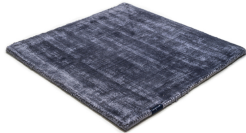

# MARK 2 VISCOSE

gentle grey 3872

black 3862

deep carbon 3878

mountain mist 3871

steel grey 3879

gentle grey 3872

bright chrome 3884

dark brown 3880

dark chocolate 3874

glam taupe 3877

cocoon grey 3875

light sand 3876

champagne 3873

honey 3885

leaf green 3881

lemon 3861

lagoon 3882

teal 3860

stormy sea 3870

blue iron 3887

lavender 3886

dark blush 3859

deep red 3883

# Technical facts

ID:	3872
manufacture:	handwoven
name:	MARK 2 Viscose
colour:	gentle grey
pile material:	viscose
pile length:	0,6 cm
total height:	1,1 cm
overall weight per sqm:	3,6 kg
standard sizes:	170x240 cm   200x200 cm   200x300 cm   250x350 cm   300x400 cm
custom sizes:	yes
max. size:	500 x 2500 cm
custom colours:	-
custom shapes:	yes
outdoor use:	-
durability:	*
sound absorbing:	yes
anti static:	yes