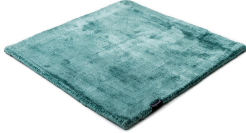

# MARK 2 VISCOSE

gentle grey 3872

black 3862

deep carbon 3878

mountain mist 3871

steel grey 3879

gentle grey 3872

bright chrome 3884

dark brown 3880

dark chocolate 3874

glam taupe 3877

cocoon grey 3875

light sand 3876

champagne 3873

honey 3885

leaf green 3881

lemon 3861

lagoon 3882

teal 3860

stormy sea 3870

blue iron 3887

lavender 3886

dark blush 3859

deep red 3883

# Technical facts

ID:	3872
manufacture:	handwoven
name:	MARK 2 Viscose
colour:	gentle grey
pile material:	viscose
pile length:	0,6 cm
total height:	1,1 cm
overall weight per sqm:	3,6 kg
standard sizes:	170x240 cm   200x200 cm   200x300 cm   250x350 cm   300x400 cm
custom sizes:	yes
max. size:	500 x 2500 cm
custom colours:	-
custom shapes:	yes
outdoor use:	-
durability:	*
sound absorbing:	yes
anti static:	yes