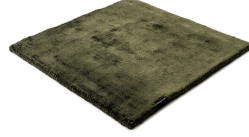

# MARK 2 VISCOSE

gentle grey 3872

black 3862

deep carbon 3878

mountain mist 3871

steel grey 3879

gentle grey 3872

bright chrome 3884

dark brown 3880

dark chocolate 3874

glam taupe 3877

cocoon grey 3875

light sand 3876

champagne 3873

honey 3885

leaf green 3881

lemon 3861

lagoon 3882

teal 3860

stormy sea 3870

blue iron 3887

lavender 3886

dark blush 3859

deep red 3883

# Technical facts

ID:	3872
manufacture:	handwoven
name:	MARK 2 Viscose
colour:	gentle grey
pile material:	viscose
pile length:	0,6 cm
total height:	1,1 cm
overall weight per sqm:	3,6 kg
standard sizes:	170x240 cm   200x200 cm   200x300 cm   250x350 cm   300x400 cm
custom sizes:	yes
max. size:	500 x 2500 cm
custom colours:	-
custom shapes:	yes
outdoor use:	-
durability:	*
sound absorbing:	yes
anti static:	yes