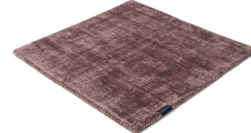

# MARK 2 VISCOSE

gentle grey 3872

black 3862

deep carbon 3878

mountain mist 3871

steel grey 3879

gentle grey 3872

bright chrome 3884

dark brown 3880

dark chocolate 3874

glam taupe 3877

cocoon grey 3875

light sand 3876

champagne 3873

honey 3885

leaf green 3881

lemon 3861

lagoon 3882

teal 3860

stormy sea 3870

blue iron 3887

lavender 3886

dark blush 3859

deep red 3883

# Technical facts

ID:	3872
manufacture:	handwoven
name:	MARK 2 Viscose
colour:	gentle grey
pile material:	viscose
pile length:	0,6 cm
total height:	1,1 cm
overall weight per sqm:	3,6 kg
standard sizes:	170x240 cm   200x200 cm   200x300 cm   250x350 cm   300x400 cm
custom sizes:	yes
max. size:	500 x 2500 cm
custom colours:	-
custom shapes:	yes
outdoor use:	-
durability:	*
sound absorbing:	yes
anti static:	yes