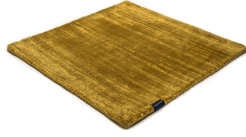

MARK 2 VISCOSE

bright chrome 3884

black 3862

deep carbon 3878

mountain mist 3871

steel grey 3879

gentle grey 3872

bright chrome 3884

dark brown 3880

dark chocolate 3874

glam taupe 3877

cocoon grey 3875

light sand 3876

champagne 3873

honey 3885

leaf green 3881

lemon 3861

lagoon 3882

teal 3860

stormy sea 3870

blue iron 3887

lavender 3886

dark blush 3859

deep red 3883

Technical facts

ID:	3884
manufacture:	handwoven
name:	MARK 2 Viscose
colour:	bright chrome
pile material:	viscose
pile length:	0,6 cm
total height:	1,1 cm
overall weight per sqm:	3,6 kg
standard sizes:	170x240 cm 200x200 cm 200x300 cm 250x350 cm 300x400 cm
custom sizes:	yes
max. size:	500 x 2500 cm
custom colours:	-
custom shapes:	yes
outdoor use:	-
durability:	*
sound absorbing:	yes
anti static:	yes