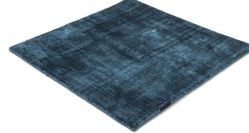

MARK 2 VISCOSE

bright chrome 3884

black 3862

deep carbon 3878

mountain mist 3871

steel grey 3879

gentle grey 3872

bright chrome 3884

dark brown 3880

dark chocolate 3874

glam taupe 3877

cocoon grey 3875

light sand 3876

champagne 3873

honey 3885

leaf green 3881

lemon 3861

lagoon 3882

teal 3860

stormy sea 3870

blue iron 3887

lavender 3886

dark blush 3859

deep red 3883

Technical facts

ID:	3884
manufacture:	handwoven
name:	MARK 2 Viscose
colour:	bright chrome
pile material:	viscose
pile length:	0,6 cm
total height:	1,1 cm
overall weight per sqm:	3,6 kg
standard sizes:	170x240 cm 200x200 cm 200x300 cm 250x350 cm 300x400 cm
custom sizes:	yes
max. size:	500 x 2500 cm
custom colours:	-
custom shapes:	yes
outdoor use:	-
durability:	*
sound absorbing:	yes
anti static:	yes