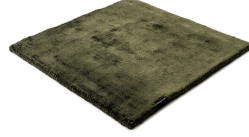

MARK 2 VISCOSE

bright chrome 3884

black 3862

deep carbon 3878

mountain mist 3871

steel grey 3879

gentle grey 3872

bright chrome 3884

dark brown 3880

dark chocolate 3874

glam taupe 3877

cocoon grey 3875

light sand 3876

champagne 3873

honey 3885

leaf green 3881

lemon 3861

lagoon 3882

teal 3860

stormy sea 3870

blue iron 3887

lavender 3886

dark blush 3859

deep red 3883

Technical facts

ID:	3884
manufacture:	handwoven
name:	MARK 2 Viscose
colour:	bright chrome
pile material:	viscose
pile length:	0,6 cm
total height:	1,1 cm
overall weight per sqm:	3,6 kg
standard sizes:	170x240 cm 200x200 cm 200x300 cm 250x350 cm 300x400 cm
custom sizes:	yes
max. size:	500 x 2500 cm
custom colours:	-
custom shapes:	yes
outdoor use:	-
durability:	*
sound absorbing:	yes
anti static:	yes