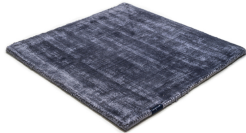

MARK 2 VISCOSE

bright chrome 3884

black 3862

deep carbon 3878

mountain mist 3871

steel grey 3879

gentle grey 3872

bright chrome 3884

dark brown 3880

dark chocolate 3874

glam taupe 3877

cocoon grey 3875

light sand 3876

champagne 3873

honey 3885

leaf green 3881

lemon 3861

lagoon 3882

teal 3860

stormy sea 3870

blue iron 3887

lavender 3886

dark blush 3859

deep red 3883

Technical facts

ID:	3884
manufacture:	handwoven
name:	MARK 2 Viscose
colour:	bright chrome
pile material:	viscose
pile length:	0,6 cm
total height:	1,1 cm
overall weight per sqm:	3,6 kg
standard sizes:	170x240 cm 200x200 cm 200x300 cm 250x350 cm 300x400 cm
custom sizes:	yes
max. size:	500 x 2500 cm
custom colours:	-
custom shapes:	yes
outdoor use:	-
durability:	*
sound absorbing:	yes
anti static:	yes