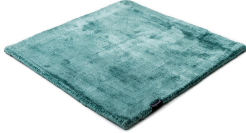

MARK 2 VISCOSE

bright chrome 3884

black 3862

deep carbon 3878

mountain mist 3871

steel grey 3879

gentle grey 3872

bright chrome 3884

dark brown 3880

dark chocolate 3874

glam taupe 3877

cocoon grey 3875

light sand 3876

champagne 3873

honey 3885

leaf green 3881

lemon 3861

lagoon 3882

teal 3860

stormy sea 3870

blue iron 3887

lavender 3886

dark blush 3859

deep red 3883

Technical facts

ID:	3884
manufacture:	handwoven
name:	MARK 2 Viscose
colour:	bright chrome
pile material:	viscose
pile length:	0,6 cm
total height:	1,1 cm
overall weight per sqm:	3,6 kg
standard sizes:	170x240 cm 200x200 cm 200x300 cm 250x350 cm 300x400 cm
custom sizes:	yes
max. size:	500 x 2500 cm
custom colours:	-
custom shapes:	yes
outdoor use:	-
durability:	*
sound absorbing:	yes
anti static:	yes