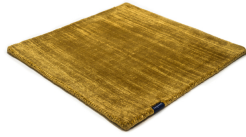

# MARK 2 VISCOSE

dark brown 3880

black 3862

deep carbon 3878

mountain mist 3871

steel grey 3879

gentle grey 3872

bright chrome 3884

dark brown 3880

dark chocolate 3874

glam taupe 3877

cocoon grey 3875

light sand 3876

champagne 3873

honey 3885

leaf green 3881

lemon 3861

lagoon 3882

teal 3860

stormy sea 3870

blue iron 3887

lavender 3886

dark blush 3859

deep red 3883

# Technical facts

ID:	3880
manufacture:	handwoven
name:	MARK 2 Viscose
colour:	dark brown
pile material:	viscose
pile length:	0,6 cm
total height:	1,1 cm
overall weight per sqm:	3,6 kg
standard sizes:	170x240 cm   200x200 cm   200x300 cm   250x350 cm   300x400 cm
custom sizes:	yes
max. size:	500 x 2500 cm
custom colours:	-
custom shapes:	yes
outdoor use:	-
durability:	*
sound absorbing:	yes
anti static:	yes