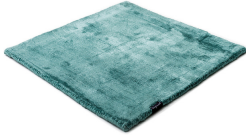

# MARK 2 VISCOSE

dark brown 3880

black 3862

deep carbon 3878

mountain mist 3871

steel grey 3879

gentle grey 3872

bright chrome 3884

dark brown 3880

dark chocolate 3874

glam taupe 3877

cocoon grey 3875

light sand 3876

champagne 3873

honey 3885

leaf green 3881

lemon 3861

lagoon 3882

teal 3860

stormy sea 3870

blue iron 3887

lavender 3886

dark blush 3859

deep red 3883

# Technical facts

ID:	3880
manufacture:	handwoven
name:	MARK 2 Viscose
colour:	dark brown
pile material:	viscose
pile length:	0,6 cm
total height:	1,1 cm
overall weight per sqm:	3,6 kg
standard sizes:	170x240 cm   200x200 cm   200x300 cm   250x350 cm   300x400 cm
custom sizes:	yes
max. size:	500 x 2500 cm
custom colours:	-
custom shapes:	yes
outdoor use:	-
durability:	*
sound absorbing:	yes
anti static:	yes