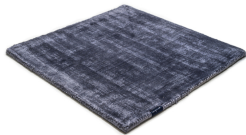

# MARK 2 VISCOSE

dark brown 3880

black 3862

deep carbon 3878

mountain mist 3871

steel grey 3879

gentle grey 3872

bright chrome 3884

dark brown 3880

dark chocolate 3874

glam taupe 3877

cocoon grey 3875

light sand 3876

champagne 3873

honey 3885

leaf green 3881

lemon 3861

lagoon 3882

teal 3860

stormy sea 3870

blue iron 3887

lavender 3886

dark blush 3859

deep red 3883

# Technical facts

ID:	3880
manufacture:	handwoven
name:	MARK 2 Viscose
colour:	dark brown
pile material:	viscose
pile length:	0,6 cm
total height:	1,1 cm
overall weight per sqm:	3,6 kg
standard sizes:	170x240 cm   200x200 cm   200x300 cm   250x350 cm   300x400 cm
custom sizes:	yes
max. size:	500 x 2500 cm
custom colours:	-
custom shapes:	yes
outdoor use:	-
durability:	*
sound absorbing:	yes
anti static:	yes