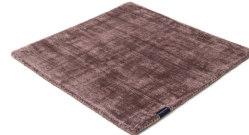

# MARK 2 VISCOSE

dark brown 3880

black 3862

deep carbon 3878

mountain mist 3871

steel grey 3879

gentle grey 3872

bright chrome 3884

dark brown 3880

dark chocolate 3874

glam taupe 3877

cocoon grey 3875

light sand 3876

champagne 3873

honey 3885

leaf green 3881

lemon 3861

lagoon 3882

teal 3860

stormy sea 3870

blue iron 3887

lavender 3886

dark blush 3859

deep red 3883

# Technical facts

ID:	3880
manufacture:	handwoven
name:	MARK 2 Viscose
colour:	dark brown
pile material:	viscose
pile length:	0,6 cm
total height:	1,1 cm
overall weight per sqm:	3,6 kg
standard sizes:	170x240 cm   200x200 cm   200x300 cm   250x350 cm   300x400 cm
custom sizes:	yes
max. size:	500 x 2500 cm
custom colours:	-
custom shapes:	yes
outdoor use:	-
durability:	*
sound absorbing:	yes
anti static:	yes