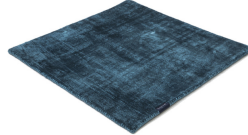

# MARK 2 VISCOSE

dark brown 3880

black 3862

deep carbon 3878

mountain mist 3871

steel grey 3879

gentle grey 3872

bright chrome 3884

dark brown 3880

dark chocolate 3874

glam taupe 3877

cocoon grey 3875

light sand 3876

champagne 3873

honey 3885

leaf green 3881

lemon 3861

lagoon 3882

teal 3860

stormy sea 3870

blue iron 3887

lavender 3886

dark blush 3859

deep red 3883

# Technical facts

ID:	3880
manufacture:	handwoven
name:	MARK 2 Viscose
colour:	dark brown
pile material:	viscose
pile length:	0,6 cm
total height:	1,1 cm
overall weight per sqm:	3,6 kg
standard sizes:	170x240 cm   200x200 cm   200x300 cm   250x350 cm   300x400 cm
custom sizes:	yes
max. size:	500 x 2500 cm
custom colours:	-
custom shapes:	yes
outdoor use:	-
durability:	*
sound absorbing:	yes
anti static:	yes