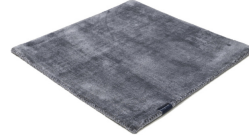

# MARK 2 VISCOSE

dark brown 3880

black 3862

deep carbon 3878

mountain mist 3871

steel grey 3879

gentle grey 3872

bright chrome 3884

dark brown 3880

dark chocolate 3874

glam taupe 3877

cocoon grey 3875

light sand 3876

champagne 3873

honey 3885

leaf green 3881

lemon 3861

lagoon 3882

teal 3860

stormy sea 3870

blue iron 3887

lavender 3886

dark blush 3859

deep red 3883

# Technical facts

ID:	3880
manufacture:	handwoven
name:	MARK 2 Viscose
colour:	dark brown
pile material:	viscose
pile length:	0,6 cm
total height:	1,1 cm
overall weight per sqm:	3,6 kg
standard sizes:	170x240 cm   200x200 cm   200x300 cm   250x350 cm   300x400 cm
custom sizes:	yes
max. size:	500 x 2500 cm
custom colours:	-
custom shapes:	yes
outdoor use:	-
durability:	*
sound absorbing:	yes
anti static:	yes