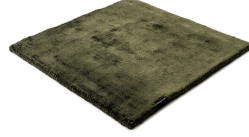

# MARK 2 VISCOSE

dark chocolate 3874

black 3862

deep carbon 3878

mountain mist 3871

steel grey 3879

gentle grey 3872

bright chrome 3884

dark brown 3880

dark chocolate 3874

glam taupe 3877

cocoon grey 3875

light sand 3876

champagne 3873

honey 3885

leaf green 3881

lemon 3861

lagoon 3882

teal 3860

stormy sea 3870

blue iron 3887

lavender 3886

dark blush 3859

deep red 3883

# Technical facts

ID:	3874
manufacture:	handwoven
name:	MARK 2 Viscose
colour:	dark chocolate
pile material:	viscose
pile length:	0,6 cm
total height:	1,1 cm
overall weight per sqm:	3,6 kg
standard sizes:	170x240 cm   200x200 cm   200x300 cm   250x350 cm   300x400 cm
custom sizes:	yes
max. size:	500 x 2500 cm
custom colours:	-
custom shapes:	yes
outdoor use:	-
durability:	*
sound absorbing:	yes
anti static:	yes