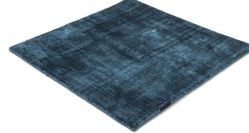

# MARK 2 VISCOSE

dark chocolate 3874

black 3862

deep carbon 3878

mountain mist 3871

steel grey 3879

gentle grey 3872

bright chrome 3884

dark brown 3880

dark chocolate 3874

glam taupe 3877

cocoon grey 3875

light sand 3876

champagne 3873

honey 3885

leaf green 3881

lemon 3861

lagoon 3882

teal 3860

stormy sea 3870

blue iron 3887

lavender 3886

dark blush 3859

deep red 3883

# Technical facts

ID:	3874
manufacture:	handwoven
name:	MARK 2 Viscose
colour:	dark chocolate
pile material:	viscose
pile length:	0,6 cm
total height:	1,1 cm
overall weight per sqm:	3,6 kg
standard sizes:	170x240 cm   200x200 cm   200x300 cm   250x350 cm   300x400 cm
custom sizes:	yes
max. size:	500 x 2500 cm
custom colours:	-
custom shapes:	yes
outdoor use:	-
durability:	*
sound absorbing:	yes
anti static:	yes