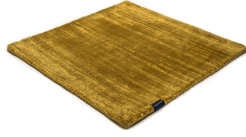

# MARK 2 VISCOSE

dark chocolate 3874

black 3862

deep carbon 3878

mountain mist 3871

steel grey 3879

gentle grey 3872

bright chrome 3884

dark brown 3880

dark chocolate 3874

glam taupe 3877

cocoon grey 3875

light sand 3876

champagne 3873

honey 3885

leaf green 3881

lemon 3861

lagoon 3882

teal 3860

stormy sea 3870

blue iron 3887

lavender 3886

dark blush 3859

deep red 3883

# Technical facts

ID:	3874
manufacture:	handwoven
name:	MARK 2 Viscose
colour:	dark chocolate
pile material:	viscose
pile length:	0,6 cm
total height:	1,1 cm
overall weight per sqm:	3,6 kg
standard sizes:	170x240 cm   200x200 cm   200x300 cm   250x350 cm   300x400 cm
custom sizes:	yes
max. size:	500 x 2500 cm
custom colours:	-
custom shapes:	yes
outdoor use:	-
durability:	*
sound absorbing:	yes
anti static:	yes