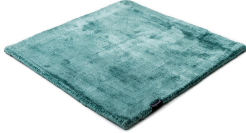

# MARK 2 VISCOSE

dark chocolate 3874

black 3862

deep carbon 3878

mountain mist 3871

steel grey 3879

gentle grey 3872

bright chrome 3884

dark brown 3880

dark chocolate 3874

glam taupe 3877

cocoon grey 3875

light sand 3876

champagne 3873

honey 3885

leaf green 3881

lemon 3861

lagoon 3882

teal 3860

stormy sea 3870

blue iron 3887

lavender 3886

dark blush 3859

deep red 3883

# Technical facts

ID:	3874
manufacture:	handwoven
name:	MARK 2 Viscose
colour:	dark chocolate
pile material:	viscose
pile length:	0,6 cm
total height:	1,1 cm
overall weight per sqm:	3,6 kg
standard sizes:	170x240 cm   200x200 cm   200x300 cm   250x350 cm   300x400 cm
custom sizes:	yes
max. size:	500 x 2500 cm
custom colours:	-
custom shapes:	yes
outdoor use:	-
durability:	*
sound absorbing:	yes
anti static:	yes