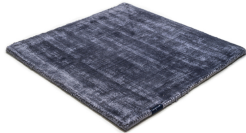

# MARK 2 VISCOSE

dark chocolate 3874

black 3862

deep carbon 3878

mountain mist 3871

steel grey 3879

gentle grey 3872

bright chrome 3884

dark brown 3880

dark chocolate 3874

glam taupe 3877

cocoon grey 3875

light sand 3876

champagne 3873

honey 3885

leaf green 3881

lemon 3861

lagoon 3882

teal 3860

stormy sea 3870

blue iron 3887

lavender 3886

dark blush 3859

deep red 3883

# Technical facts

ID:	3874
manufacture:	handwoven
name:	MARK 2 Viscose
colour:	dark chocolate
pile material:	viscose
pile length:	0,6 cm
total height:	1,1 cm
overall weight per sqm:	3,6 kg
standard sizes:	170x240 cm   200x200 cm   200x300 cm   250x350 cm   300x400 cm
custom sizes:	yes
max. size:	500 x 2500 cm
custom colours:	-
custom shapes:	yes
outdoor use:	-
durability:	*
sound absorbing:	yes
anti static:	yes