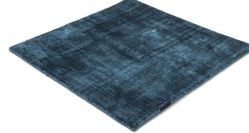

MARK 2 VISCOSE

cocoon grey 3875

black 3862

deep carbon 3878

mountain mist 3871

steel grey 3879

gentle grey 3872

bright chrome 3884

dark brown 3880

dark chocolate 3874

glam taupe 3877

cocoon grey 3875

light sand 3876

champagne 3873

honey 3885

leaf green 3881

lemon 3861

lagoon 3882

teal 3860

stormy sea 3870

blue iron 3887

lavender 3886

dark blush 3859

deep red 3883

Technical facts

ID:	3875
manufacture:	handwoven
name:	MARK 2 Viscose
colour:	cocoon grey
pile material:	viscose
pile length:	0,6 cm
total height:	1,1 cm
overall weight per sqm:	3,6 kg
standard sizes:	170x240 cm 200x200 cm 200x300 cm 250x350 cm 300x400 cm
custom sizes:	yes
max. size:	500 x 2500 cm
custom colours:	-
custom shapes:	yes
outdoor use:	-
durability:	*
sound absorbing:	yes
anti static:	yes