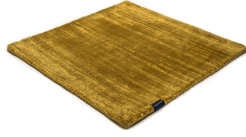

MARK 2 VISCOSE

cocoon grey 3875

black 3862

deep carbon 3878

mountain mist 3871

steel grey 3879

gentle grey 3872

bright chrome 3884

dark brown 3880

dark chocolate 3874

glam taupe 3877

cocoon grey 3875

light sand 3876

champagne 3873

honey 3885

leaf green 3881

lemon 3861

lagoon 3882

teal 3860

stormy sea 3870

blue iron 3887

lavender 3886

dark blush 3859

deep red 3883

Technical facts

ID:	3875
manufacture:	handwoven
name:	MARK 2 Viscose
colour:	cocoon grey
pile material:	viscose
pile length:	0,6 cm
total height:	1,1 cm
overall weight per sqm:	3,6 kg
standard sizes:	170x240 cm 200x200 cm 200x300 cm 250x350 cm 300x400 cm
custom sizes:	yes
max. size:	500 x 2500 cm
custom colours:	-
custom shapes:	yes
outdoor use:	-
durability:	*
sound absorbing:	yes
anti static:	yes