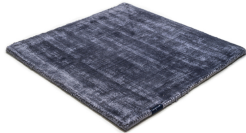

MARK 2 VISCOSE

cocoon grey 3875

black 3862

deep carbon 3878

mountain mist 3871

steel grey 3879

gentle grey 3872

bright chrome 3884

dark brown 3880

dark chocolate 3874

glam taupe 3877

cocoon grey 3875

light sand 3876

champagne 3873

honey 3885

leaf green 3881

lemon 3861

lagoon 3882

teal 3860

stormy sea 3870

blue iron 3887

lavender 3886

dark blush 3859

deep red 3883

Technical facts

ID:	3875
manufacture:	handwoven
name:	MARK 2 Viscose
colour:	cocoon grey
pile material:	viscose
pile length:	0,6 cm
total height:	1,1 cm
overall weight per sqm:	3,6 kg
standard sizes:	170x240 cm 200x200 cm 200x300 cm 250x350 cm 300x400 cm
custom sizes:	yes
max. size:	500 x 2500 cm
custom colours:	-
custom shapes:	yes
outdoor use:	-
durability:	*
sound absorbing:	yes
anti static:	yes