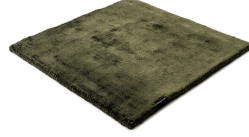

MARK 2 VISCOSE

cocoon grey 3875

black 3862

deep carbon 3878

mountain mist 3871

steel grey 3879

gentle grey 3872

bright chrome 3884

dark brown 3880

dark chocolate 3874

glam taupe 3877

cocoon grey 3875

light sand 3876

champagne 3873

honey 3885

leaf green 3881

lemon 3861

lagoon 3882

teal 3860

stormy sea 3870

blue iron 3887

lavender 3886

dark blush 3859

deep red 3883

Technical facts

ID:	3875
manufacture:	handwoven
name:	MARK 2 Viscose
colour:	cocoon grey
pile material:	viscose
pile length:	0,6 cm
total height:	1,1 cm
overall weight per sqm:	3,6 kg
standard sizes:	170x240 cm 200x200 cm 200x300 cm 250x350 cm 300x400 cm
custom sizes:	yes
max. size:	500 x 2500 cm
custom colours:	-
custom shapes:	yes
outdoor use:	-
durability:	*
sound absorbing:	yes
anti static:	yes