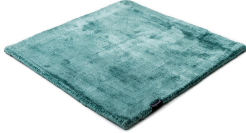

MARK 2 VISCOSE

cocoon grey 3875

black 3862

deep carbon 3878

mountain mist 3871

steel grey 3879

gentle grey 3872

bright chrome 3884

dark brown 3880

dark chocolate 3874

glam taupe 3877

cocoon grey 3875

light sand 3876

champagne 3873

honey 3885

leaf green 3881

lemon 3861

lagoon 3882

teal 3860

stormy sea 3870

blue iron 3887

lavender 3886

dark blush 3859

deep red 3883

Technical facts

ID:	3875
manufacture:	handwoven
name:	MARK 2 Viscose
colour:	cocoon grey
pile material:	viscose
pile length:	0,6 cm
total height:	1,1 cm
overall weight per sqm:	3,6 kg
standard sizes:	170x240 cm 200x200 cm 200x300 cm 250x350 cm 300x400 cm
custom sizes:	yes
max. size:	500 x 2500 cm
custom colours:	-
custom shapes:	yes
outdoor use:	-
durability:	*
sound absorbing:	yes
anti static:	yes