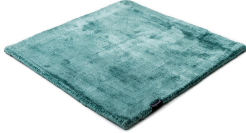

MARK 2 VISCOSE

champagne 3873

black 3862

deep carbon 3878

mountain mist 3871

steel grey 3879

gentle grey 3872

bright chrome 3884

dark brown 3880

dark chocolate 3874

glam taupe 3877

cocoon grey 3875

light sand 3876

champagne 3873

honey 3885

leaf green 3881

lemon 3861

lagoon 3882

teal 3860

stormy sea 3870

blue iron 3887

lavender 3886

dark blush 3859

deep red 3883

Technical facts

ID:	3873
manufacture:	handwoven
name:	MARK 2 Viscose
colour:	champagne
pile material:	viscose
pile length:	0,6 cm
total height:	1,1 cm
overall weight per sqm:	3,6 kg
standard sizes:	170x240 cm 200x200 cm 200x300 cm 250x350 cm 300x400 cm
custom sizes:	yes
max. size:	500 x 2500 cm
custom colours:	-
custom shapes:	yes
outdoor use:	-
durability:	*
sound absorbing:	yes
anti static:	yes