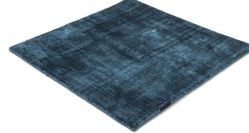

MARK 2 VISCOSE

champagne 3873

black 3862

deep carbon 3878

mountain mist 3871

steel grey 3879

gentle grey 3872

bright chrome 3884

dark brown 3880

dark chocolate 3874

glam taupe 3877

cocoon grey 3875

light sand 3876

champagne 3873

honey 3885

leaf green 3881

lemon 3861

lagoon 3882

teal 3860

stormy sea 3870

blue iron 3887

lavender 3886

dark blush 3859

deep red 3883

Technical facts

ID:	3873
manufacture:	handwoven
name:	MARK 2 Viscose
colour:	champagne
pile material:	viscose
pile length:	0,6 cm
total height:	1,1 cm
overall weight per sqm:	3,6 kg
standard sizes:	170x240 cm 200x200 cm 200x300 cm 250x350 cm 300x400 cm
custom sizes:	yes
max. size:	500 x 2500 cm
custom colours:	-
custom shapes:	yes
outdoor use:	-
durability:	*
sound absorbing:	yes
anti static:	yes