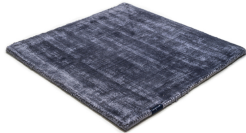

MARK 2 VISCOSE

champagne 3873

black 3862

deep carbon 3878

mountain mist 3871

steel grey 3879

gentle grey 3872

bright chrome 3884

dark brown 3880

dark chocolate 3874

glam taupe 3877

cocoon grey 3875

light sand 3876

champagne 3873

honey 3885

leaf green 3881

lemon 3861

lagoon 3882

teal 3860

stormy sea 3870

blue iron 3887

lavender 3886

dark blush 3859

deep red 3883

Technical facts

ID:	3873
manufacture:	handwoven
name:	MARK 2 Viscose
colour:	champagne
pile material:	viscose
pile length:	0,6 cm
total height:	1,1 cm
overall weight per sqm:	3,6 kg
standard sizes:	170x240 cm 200x200 cm 200x300 cm 250x350 cm 300x400 cm
custom sizes:	yes
max. size:	500 x 2500 cm
custom colours:	-
custom shapes:	yes
outdoor use:	-
durability:	*
sound absorbing:	yes
anti static:	yes