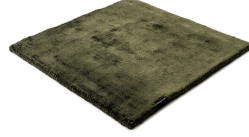

MARK 2 VISCOSE

champagne 3873

black 3862

deep carbon 3878

mountain mist 3871

steel grey 3879

gentle grey 3872

bright chrome 3884

dark brown 3880

dark chocolate 3874

glam taupe 3877

cocoon grey 3875

light sand 3876

champagne 3873

honey 3885

leaf green 3881

lemon 3861

lagoon 3882

teal 3860

stormy sea 3870

blue iron 3887

lavender 3886

dark blush 3859

deep red 3883

Technical facts

ID:	3873
manufacture:	handwoven
name:	MARK 2 Viscose
colour:	champagne
pile material:	viscose
pile length:	0,6 cm
total height:	1,1 cm
overall weight per sqm:	3,6 kg
standard sizes:	170x240 cm 200x200 cm 200x300 cm 250x350 cm 300x400 cm
custom sizes:	yes
max. size:	500 x 2500 cm
custom colours:	-
custom shapes:	yes
outdoor use:	-
durability:	*
sound absorbing:	yes
anti static:	yes