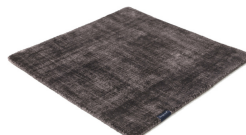

MARK 2 VISCOSE

champagne 3873

black 3862

deep carbon 3878

mountain mist 3871

steel grey 3879

gentle grey 3872

bright chrome 3884

dark brown 3880

dark chocolate 3874

glam taupe 3877

cocoon grey 3875

light sand 3876

champagne 3873

honey 3885

leaf green 3881

Technical facts

ID:	3873
manufacture:	handwoven
name:	MARK 2 Viscose
colour:	champagne
pile material:	viscose
pile length:	0,6 cm
total height:	1,1 cm
overall weight per sqm:	3,6 kg
standard sizes:	170x240 cm 200x200 cm 200x300 cm 250x350 cm 300x400 cm
custom sizes:	yes
max. size:	500 x 2500 cm
custom colours:	-
custom shapes:	yes
outdoor use:	-
durability:	*
sound absorbing:	yes
anti static:	yes