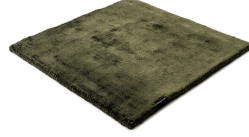

MARK 2 VISCOSE

leaf green 3881

black 3862

deep carbon 3878

mountain mist 3871

steel grey 3879

gentle grey 3872

bright chrome 3884

dark brown 3880

dark chocolate 3874

glam taupe 3877

cocoon grey 3875

light sand 3876

champagne 3873

honey 3885

leaf green 3881

lemon 3861

lagoon 3882

teal 3860

stormy sea 3870

blue iron 3887

lavender 3886

dark blush 3859

deep red 3883

Technical facts

ID:	3881
manufacture:	handwoven
name:	MARK 2 Viscose
colour:	leaf green
pile material:	viscose
pile length:	0,6 cm
total height:	1,1 cm
overall weight per sqm:	3,6 kg
standard sizes:	170x240 cm 200x200 cm 200x300 cm 250x350 cm 300x400 cm
custom sizes:	yes
max. size:	500 x 2500 cm
custom colours:	-
custom shapes:	yes
outdoor use:	-
durability:	*
sound absorbing:	yes
anti static:	yes