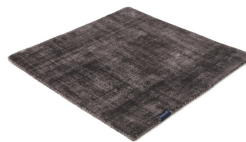

MARK 2 VISCOSE

leaf green 3881

black 3862

deep carbon 3878

mountain mist 3871

steel grey 3879

gentle grey 3872

bright chrome 3884

dark brown 3880

dark chocolate 3874

glam taupe 3877

cocoon grey 3875

light sand 3876

champagne 3873

honey 3885

leaf green 3881

Technical facts

ID:	3881
manufacture:	handwoven
name:	MARK 2 Viscose
colour:	leaf green
pile material:	viscose
pile length:	0,6 cm
total height:	1,1 cm
overall weight per sqm:	3,6 kg
standard sizes:	170x240 cm 200x200 cm 200x300 cm 250x350 cm 300x400 cm
custom sizes:	yes
max. size:	500 x 2500 cm
custom colours:	-
custom shapes:	yes
outdoor use:	-
durability:	*
sound absorbing:	yes
anti static:	yes