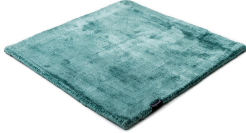

MARK 2 VISCOSE

leaf green 3881

black 3862

deep carbon 3878

mountain mist 3871

steel grey 3879

gentle grey 3872

bright chrome 3884

dark brown 3880

dark chocolate 3874

glam taupe 3877

cocoon grey 3875

light sand 3876

champagne 3873

honey 3885

leaf green 3881

lemon 3861

lagoon 3882

teal 3860

stormy sea 3870

blue iron 3887

lavender 3886

dark blush 3859

deep red 3883

Technical facts

ID:	3881
manufacture:	handwoven
name:	MARK 2 Viscose
colour:	leaf green
pile material:	viscose
pile length:	0,6 cm
total height:	1,1 cm
overall weight per sqm:	3,6 kg
standard sizes:	170x240 cm 200x200 cm 200x300 cm 250x350 cm 300x400 cm
custom sizes:	yes
max. size:	500 x 2500 cm
custom colours:	-
custom shapes:	yes
outdoor use:	-
durability:	*
sound absorbing:	yes
anti static:	yes