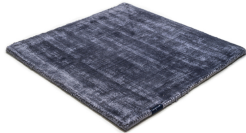

MARK 2 VISCOSE

leaf green 3881

black 3862

deep carbon 3878

mountain mist 3871

steel grey 3879

gentle grey 3872

bright chrome 3884

dark brown 3880

dark chocolate 3874

glam taupe 3877

cocoon grey 3875

light sand 3876

champagne 3873

honey 3885

leaf green 3881

lemon 3861

lagoon 3882

teal 3860

stormy sea 3870

blue iron 3887

lavender 3886

dark blush 3859

deep red 3883

Technical facts

ID:	3881
manufacture:	handwoven
name:	MARK 2 Viscose
colour:	leaf green
pile material:	viscose
pile length:	0,6 cm
total height:	1,1 cm
overall weight per sqm:	3,6 kg
standard sizes:	170x240 cm 200x200 cm 200x300 cm 250x350 cm 300x400 cm
custom sizes:	yes
max. size:	500 x 2500 cm
custom colours:	-
custom shapes:	yes
outdoor use:	-
durability:	*
sound absorbing:	yes
anti static:	yes