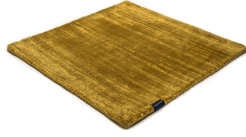

MARK 2 VISCOSE

leaf green 3881

black 3862

deep carbon 3878

mountain mist 3871

steel grey 3879

gentle grey 3872

bright chrome 3884

dark brown 3880

dark chocolate 3874

glam taupe 3877

cocoon grey 3875

light sand 3876

champagne 3873

honey 3885

leaf green 3881

lemon 3861

lagoon 3882

teal 3860

stormy sea 3870

blue iron 3887

lavender 3886

dark blush 3859

deep red 3883

Technical facts

ID:	3881
manufacture:	handwoven
name:	MARK 2 Viscose
colour:	leaf green
pile material:	viscose
pile length:	0,6 cm
total height:	1,1 cm
overall weight per sqm:	3,6 kg
standard sizes:	170x240 cm 200x200 cm 200x300 cm 250x350 cm 300x400 cm
custom sizes:	yes
max. size:	500 x 2500 cm
custom colours:	-
custom shapes:	yes
outdoor use:	-
durability:	*
sound absorbing:	yes
anti static:	yes