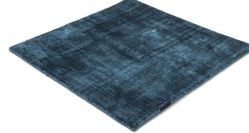

MARK 2 VISCOSE

leaf green 3881

black 3862

deep carbon 3878

mountain mist 3871

steel grey 3879

gentle grey 3872

bright chrome 3884

dark brown 3880

dark chocolate 3874

glam taupe 3877

cocoon grey 3875

light sand 3876

champagne 3873

honey 3885

leaf green 3881

lemon 3861

lagoon 3882

teal 3860

stormy sea 3870

blue iron 3887

lavender 3886

dark blush 3859

deep red 3883

Technical facts

ID:	3881
manufacture:	handwoven
name:	MARK 2 Viscose
colour:	leaf green
pile material:	viscose
pile length:	0,6 cm
total height:	1,1 cm
overall weight per sqm:	3,6 kg
standard sizes:	170x240 cm 200x200 cm 200x300 cm 250x350 cm 300x400 cm
custom sizes:	yes
max. size:	500 x 2500 cm
custom colours:	-
custom shapes:	yes
outdoor use:	-
durability:	*
sound absorbing:	yes
anti static:	yes