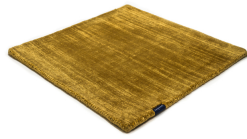

# MARK 2 VISCOSE

lagoon 3882

black 3862

deep carbon 3878

mountain mist 3871

steel grey 3879

gentle grey 3872

bright chrome 3884

dark brown 3880

dark chocolate 3874

glam taupe 3877

cocoon grey 3875

light sand 3876

champagne 3873

honey 3885

leaf green 3881

lemon 3861

lagoon 3882

teal 3860

stormy sea 3870

blue iron 3887

lavender 3886

dark blush 3859

deep red 3883

# Technical facts

ID:	3882
manufacture:	handwoven
name:	MARK 2 Viscose
colour:	lagoon
pile material:	viscose
pile length:	0,6 cm
total height:	1,1 cm
overall weight per sqm:	3,6 kg
standard sizes:	170x240 cm   200x200 cm   200x300 cm   250x350 cm   300x400 cm
custom sizes:	yes
max. size:	500 x 2500 cm
custom colours:	-
custom shapes:	yes
outdoor use:	-
durability:	*
sound absorbing:	yes
anti static:	yes