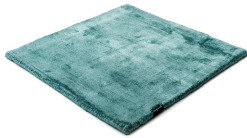

# MARK 2 VISCOSE

lagoon 3882

black 3862

deep carbon 3878

mountain mist 3871

steel grey 3879

gentle grey 3872

bright chrome 3884

dark brown 3880

dark chocolate 3874

glam taupe 3877

cocoon grey 3875

light sand 3876

champagne 3873

honey 3885

leaf green 3881

lemon 3861

lagoon 3882

teal 3860

stormy sea 3870

blue iron 3887

lavender 3886

dark blush 3859

deep red 3883

# Technical facts

ID:	3882
manufacture:	handwoven
name:	MARK 2 Viscose
colour:	lagoon
pile material:	viscose
pile length:	0,6 cm
total height:	1,1 cm
overall weight per sqm:	3,6 kg
standard sizes:	170x240 cm   200x200 cm   200x300 cm   250x350 cm   300x400 cm
custom sizes:	yes
max. size:	500 x 2500 cm
custom colours:	-
custom shapes:	yes
outdoor use:	-
durability:	*
sound absorbing:	yes
anti static:	yes