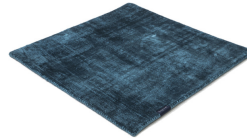

# MARK 2 VISCOSE

lagoon 3882

black 3862

deep carbon 3878

mountain mist 3871

steel grey 3879

gentle grey 3872

bright chrome 3884

dark brown 3880

dark chocolate 3874

glam taupe 3877

cocoon grey 3875

light sand 3876

champagne 3873

honey 3885

leaf green 3881

lemon 3861

lagoon 3882

teal 3860

stormy sea 3870

blue iron 3887

lavender 3886

dark blush 3859

deep red 3883

# Technical facts

ID:	3882
manufacture:	handwoven
name:	MARK 2 Viscose
colour:	lagoon
pile material:	viscose
pile length:	0,6 cm
total height:	1,1 cm
overall weight per sqm:	3,6 kg
standard sizes:	170x240 cm   200x200 cm   200x300 cm   250x350 cm   300x400 cm
custom sizes:	yes
max. size:	500 x 2500 cm
custom colours:	-
custom shapes:	yes
outdoor use:	-
durability:	*
sound absorbing:	yes
anti static:	yes