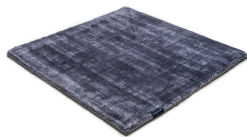

# MARK 2 VISCOSE

lagoon 3882

black 3862

deep carbon 3878

mountain mist 3871

steel grey 3879

gentle grey 3872

bright chrome 3884

dark brown 3880

dark chocolate 3874

glam taupe 3877

cocoon grey 3875

light sand 3876

champagne 3873

honey 3885

leaf green 3881

lemon 3861

lagoon 3882

teal 3860

stormy sea 3870

blue iron 3887

lavender 3886

dark blush 3859

deep red 3883

# Technical facts

ID:	3882
manufacture:	handwoven
name:	MARK 2 Viscose
colour:	lagoon
pile material:	viscose
pile length:	0,6 cm
total height:	1,1 cm
overall weight per sqm:	3,6 kg
standard sizes:	170x240 cm   200x200 cm   200x300 cm   250x350 cm   300x400 cm
custom sizes:	yes
max. size:	500 x 2500 cm
custom colours:	-
custom shapes:	yes
outdoor use:	-
durability:	*
sound absorbing:	yes
anti static:	yes