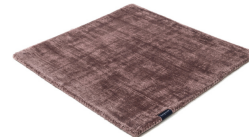

# MARK 2 VISCOSE

lagoon 3882

black 3862

deep carbon 3878

mountain mist 3871

steel grey 3879

gentle grey 3872

bright chrome 3884

dark brown 3880

dark chocolate 3874

glam taupe 3877

cocoon grey 3875

light sand 3876

champagne 3873

honey 3885

leaf green 3881

lemon 3861

lagoon 3882

teal 3860

stormy sea 3870

blue iron 3887

lavender 3886

dark blush 3859

deep red 3883

# Technical facts

ID:	3882
manufacture:	handwoven
name:	MARK 2 Viscose
colour:	lagoon
pile material:	viscose
pile length:	0,6 cm
total height:	1,1 cm
overall weight per sqm:	3,6 kg
standard sizes:	170x240 cm   200x200 cm   200x300 cm   250x350 cm   300x400 cm
custom sizes:	yes
max. size:	500 x 2500 cm
custom colours:	-
custom shapes:	yes
outdoor use:	-
durability:	*
sound absorbing:	yes
anti static:	yes