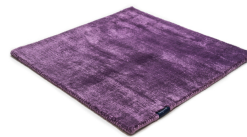

# MARK 2 VISCOSE

lagoon 3882

black 3862

deep carbon 3878

mountain mist 3871

steel grey 3879

gentle grey 3872

bright chrome 3884

dark brown 3880

dark chocolate 3874

glam taupe 3877

cocoon grey 3875

light sand 3876

champagne 3873

honey 3885

leaf green 3881

lemon 3861

lagoon 3882

teal 3860

stormy sea 3870

blue iron 3887

lavender 3886

dark blush 3859

deep red 3883

# Technical facts

ID:	3882
manufacture:	handwoven
name:	MARK 2 Viscose
colour:	lagoon
pile material:	viscose
pile length:	0,6 cm
total height:	1,1 cm
overall weight per sqm:	3,6 kg
standard sizes:	170x240 cm   200x200 cm   200x300 cm   250x350 cm   300x400 cm
custom sizes:	yes
max. size:	500 x 2500 cm
custom colours:	-
custom shapes:	yes
outdoor use:	-
durability:	*
sound absorbing:	yes
anti static:	yes