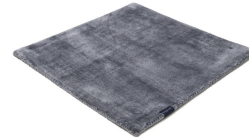

# MARK 2 VISCOSE

lagoon 3882

black 3862

deep carbon 3878

mountain mist 3871

steel grey 3879

gentle grey 3872

bright chrome 3884

dark brown 3880

dark chocolate 3874

glam taupe 3877

cocoon grey 3875

light sand 3876

champagne 3873

honey 3885

leaf green 3881

lemon 3861

lagoon 3882

teal 3860

stormy sea 3870

blue iron 3887

lavender 3886

dark blush 3859

deep red 3883

# Technical facts

ID:	3882
manufacture:	handwoven
name:	MARK 2 Viscose
colour:	lagoon
pile material:	viscose
pile length:	0,6 cm
total height:	1,1 cm
overall weight per sqm:	3,6 kg
standard sizes:	170x240 cm   200x200 cm   200x300 cm   250x350 cm   300x400 cm
custom sizes:	yes
max. size:	500 x 2500 cm
custom colours:	-
custom shapes:	yes
outdoor use:	-
durability:	*
sound absorbing:	yes
anti static:	yes