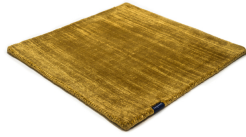

MARK 2 VISCOSE

teal 3860

black 3862

deep carbon 3878

mountain mist 3871

steel grey 3879

gentle grey 3872

bright chrome 3884

dark brown 3880

dark chocolate 3874

glam taupe 3877

cocoon grey 3875

light sand 3876

champagne 3873

honey 3885

leaf green 3881

lemon 3861

lagoon 3882

teal 3860

stormy sea 3870

blue iron 3887

lavender 3886

dark blush 3859

deep red 3883

Technical facts

ID:	3860
manufacture:	handwoven
name:	MARK 2 Viscose
colour:	teal
pile material:	viscose
pile length:	0,6 cm
total height:	1,1 cm
overall weight per sqm:	3,6 kg
standard sizes:	170x240 cm 200x200 cm 200x300 cm 250x350 cm 300x400 cm
custom sizes:	yes
max. size:	500 x 2500 cm
custom colours:	-
custom shapes:	yes
outdoor use:	-
durability:	*
sound absorbing:	yes
anti static:	yes