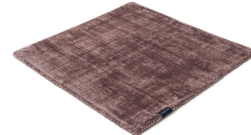

MARK 2 VISCOSE

teal 3860

black 3862

deep carbon 3878

mountain mist 3871

steel grey 3879

gentle grey 3872

bright chrome 3884

dark brown 3880

dark chocolate 3874

glam taupe 3877

cocoon grey 3875

light sand 3876

champagne 3873

honey 3885

leaf green 3881

lemon 3861

lagoon 3882

teal 3860

stormy sea 3870

blue iron 3887

lavender 3886

dark blush 3859

deep red 3883

Technical facts

ID:	3860
manufacture:	handwoven
name:	MARK 2 Viscose
colour:	teal
pile material:	viscose
pile length:	0,6 cm
total height:	1,1 cm
overall weight per sqm:	3,6 kg
standard sizes:	170x240 cm 200x200 cm 200x300 cm 250x350 cm 300x400 cm
custom sizes:	yes
max. size:	500 x 2500 cm
custom colours:	-
custom shapes:	yes
outdoor use:	-
durability:	*
sound absorbing:	yes
anti static:	yes