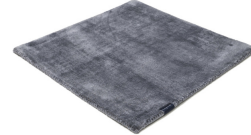

MARK 2 VISCOSE

teal 3860

black 3862

deep carbon 3878

mountain mist 3871

steel grey 3879

gentle grey 3872

bright chrome 3884

dark brown 3880

dark chocolate 3874

glam taupe 3877

cocoon grey 3875

light sand 3876

champagne 3873

honey 3885

leaf green 3881

lemon 3861

lagoon 3882

teal 3860

stormy sea 3870

blue iron 3887

lavender 3886

dark blush 3859

deep red 3883

Technical facts

ID:	3860
manufacture:	handwoven
name:	MARK 2 Viscose
colour:	teal
pile material:	viscose
pile length:	0,6 cm
total height:	1,1 cm
overall weight per sqm:	3,6 kg
standard sizes:	170x240 cm 200x200 cm 200x300 cm 250x350 cm 300x400 cm
custom sizes:	yes
max. size:	500 x 2500 cm
custom colours:	-
custom shapes:	yes
outdoor use:	-
durability:	*
sound absorbing:	yes
anti static:	yes