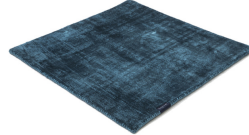

MARK 2 VISCOSE

teal 3860

black 3862

deep carbon 3878

mountain mist 3871

steel grey 3879

gentle grey 3872

bright chrome 3884

dark brown 3880

dark chocolate 3874

glam taupe 3877

cocoon grey 3875

light sand 3876

champagne 3873

honey 3885

leaf green 3881

lemon 3861

lagoon 3882

teal 3860

stormy sea 3870

blue iron 3887

lavender 3886

dark blush 3859

deep red 3883

Technical facts

ID:	3860
manufacture:	handwoven
name:	MARK 2 Viscose
colour:	teal
pile material:	viscose
pile length:	0,6 cm
total height:	1,1 cm
overall weight per sqm:	3,6 kg
standard sizes:	170x240 cm 200x200 cm 200x300 cm 250x350 cm 300x400 cm
custom sizes:	yes
max. size:	500 x 2500 cm
custom colours:	-
custom shapes:	yes
outdoor use:	-
durability:	*
sound absorbing:	yes
anti static:	yes