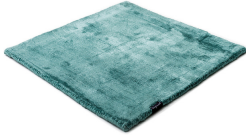

MARK 2 VISCOSE

teal 3860

black 3862

deep carbon 3878

mountain mist 3871

steel grey 3879

gentle grey 3872

bright chrome 3884

dark brown 3880

dark chocolate 3874

glam taupe 3877

cocoon grey 3875

light sand 3876

champagne 3873

honey 3885

leaf green 3881

lemon 3861

lagoon 3882

teal 3860

stormy sea 3870

blue iron 3887

lavender 3886

dark blush 3859

deep red 3883

Technical facts

ID:	3860
manufacture:	handwoven
name:	MARK 2 Viscose
colour:	teal
pile material:	viscose
pile length:	0,6 cm
total height:	1,1 cm
overall weight per sqm:	3,6 kg
standard sizes:	170x240 cm 200x200 cm 200x300 cm 250x350 cm 300x400 cm
custom sizes:	yes
max. size:	500 x 2500 cm
custom colours:	-
custom shapes:	yes
outdoor use:	-
durability:	*
sound absorbing:	yes
anti static:	yes