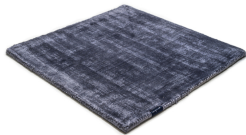

MARK 2 VISCOSE

teal 3860

black 3862

deep carbon 3878

mountain mist 3871

steel grey 3879

gentle grey 3872

bright chrome 3884

dark brown 3880

dark chocolate 3874

glam taupe 3877

cocoon grey 3875

light sand 3876

champagne 3873

honey 3885

leaf green 3881

lemon 3861

lagoon 3882

teal 3860

stormy sea 3870

blue iron 3887

lavender 3886

dark blush 3859

deep red 3883

Technical facts

ID:	3860
manufacture:	handwoven
name:	MARK 2 Viscose
colour:	teal
pile material:	viscose
pile length:	0,6 cm
total height:	1,1 cm
overall weight per sqm:	3,6 kg
standard sizes:	170x240 cm 200x200 cm 200x300 cm 250x350 cm 300x400 cm
custom sizes:	yes
max. size:	500 x 2500 cm
custom colours:	-
custom shapes:	yes
outdoor use:	-
durability:	*
sound absorbing:	yes
anti static:	yes