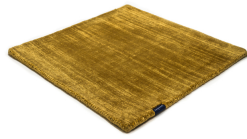

# MARK 2 VISCOSE

stormy sea 3870

black 3862

deep carbon 3878

mountain mist 3871

steel grey 3879

gentle grey 3872

bright chrome 3884

dark brown 3880

dark chocolate 3874

glam taupe 3877

cocoon grey 3875

light sand 3876

champagne 3873

honey 3885

leaf green 3881

lemon 3861

lagoon 3882

teal 3860

stormy sea 3870

blue iron 3887

lavender 3886

dark blush 3859

deep red 3883

# Technical facts

ID:	3870
manufacture:	handwoven
name:	MARK 2 Viscose
colour:	stormy sea
pile material:	viscose
pile length:	0,6 cm
total height:	1,1 cm
overall weight per sqm:	3,6 kg
standard sizes:	170x240 cm   200x200 cm   200x300 cm   250x350 cm   300x400 cm
custom sizes:	yes
max. size:	500 x 2500 cm
custom colours:	-
custom shapes:	yes
outdoor use:	-
durability:	*
sound absorbing:	yes
anti static:	yes