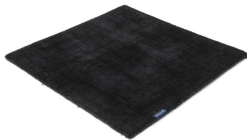

# MARK 2 VISCOSE

stormy sea 3870

black 3862

deep carbon 3878

mountain mist 3871

steel grey 3879

gentle grey 3872

bright chrome 3884

dark brown 3880

dark chocolate 3874

glam taupe 3877

cocoon grey 3875

light sand 3876

champagne 3873

honey 3885

leaf green 3881

# Technical facts

ID:	3870
manufacture:	handwoven
name:	MARK 2 Viscose
colour:	stormy sea
pile material:	viscose
pile length:	0,6 cm
total height:	1,1 cm
overall weight per sqm:	3,6 kg
standard sizes:	170x240 cm   200x200 cm   200x300 cm   250x350 cm   300x400 cm
custom sizes:	yes
max. size:	500 x 2500 cm
custom colours:	-
custom shapes:	yes
outdoor use:	-
durability:	*
sound absorbing:	yes
anti static:	yes