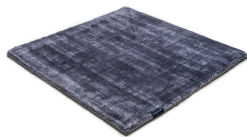

# MARK 2 VISCOSE

stormy sea 3870

black 3862

deep carbon 3878

mountain mist 3871

steel grey 3879

gentle grey 3872

bright chrome 3884

dark brown 3880

dark chocolate 3874

glam taupe 3877

cocoon grey 3875

light sand 3876

champagne 3873

honey 3885

leaf green 3881

lemon 3861

lagoon 3882

teal 3860

stormy sea 3870

blue iron 3887

lavender 3886

dark blush 3859

deep red 3883

# Technical facts

ID:	3870
manufacture:	handwoven
name:	MARK 2 Viscose
colour:	stormy sea
pile material:	viscose
pile length:	0,6 cm
total height:	1,1 cm
overall weight per sqm:	3,6 kg
standard sizes:	170x240 cm   200x200 cm   200x300 cm   250x350 cm   300x400 cm
custom sizes:	yes
max. size:	500 x 2500 cm
custom colours:	-
custom shapes:	yes
outdoor use:	-
durability:	*
sound absorbing:	yes
anti static:	yes