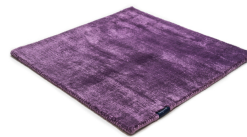

# MARK 2 VISCOSE

stormy sea 3870

black 3862

deep carbon 3878

mountain mist 3871

steel grey 3879

gentle grey 3872

bright chrome 3884

dark brown 3880

dark chocolate 3874

glam taupe 3877

cocoon grey 3875

light sand 3876

champagne 3873

honey 3885

leaf green 3881

lemon 3861

lagoon 3882

teal 3860

stormy sea 3870

blue iron 3887

lavender 3886

dark blush 3859

deep red 3883

# Technical facts

ID:	3870
manufacture:	handwoven
name:	MARK 2 Viscose
colour:	stormy sea
pile material:	viscose
pile length:	0,6 cm
total height:	1,1 cm
overall weight per sqm:	3,6 kg
standard sizes:	170x240 cm   200x200 cm   200x300 cm   250x350 cm   300x400 cm
custom sizes:	yes
max. size:	500 x 2500 cm
custom colours:	-
custom shapes:	yes
outdoor use:	-
durability:	*
sound absorbing:	yes
anti static:	yes