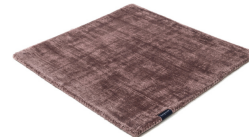

# MARK 2 VISCOSE

stormy sea 3870

black 3862

deep carbon 3878

mountain mist 3871

steel grey 3879

gentle grey 3872

bright chrome 3884

dark brown 3880

dark chocolate 3874

glam taupe 3877

cocoon grey 3875

light sand 3876

champagne 3873

honey 3885

leaf green 3881

lemon 3861

lagoon 3882

teal 3860

stormy sea 3870

blue iron 3887

lavender 3886

dark blush 3859

deep red 3883

# Technical facts

ID:	3870
manufacture:	handwoven
name:	MARK 2 Viscose
colour:	stormy sea
pile material:	viscose
pile length:	0,6 cm
total height:	1,1 cm
overall weight per sqm:	3,6 kg
standard sizes:	170x240 cm   200x200 cm   200x300 cm   250x350 cm   300x400 cm
custom sizes:	yes
max. size:	500 x 2500 cm
custom colours:	-
custom shapes:	yes
outdoor use:	-
durability:	*
sound absorbing:	yes
anti static:	yes