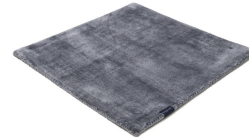

# MARK 2 VISCOSE

stormy sea 3870

black 3862

deep carbon 3878

mountain mist 3871

steel grey 3879

gentle grey 3872

bright chrome 3884

dark brown 3880

dark chocolate 3874

glam taupe 3877

cocoon grey 3875

light sand 3876

champagne 3873

honey 3885

leaf green 3881

lemon 3861

lagoon 3882

teal 3860

stormy sea 3870

blue iron 3887

lavender 3886

dark blush 3859

deep red 3883

# Technical facts

ID:	3870
manufacture:	handwoven
name:	MARK 2 Viscose
colour:	stormy sea
pile material:	viscose
pile length:	0,6 cm
total height:	1,1 cm
overall weight per sqm:	3,6 kg
standard sizes:	170x240 cm   200x200 cm   200x300 cm   250x350 cm   300x400 cm
custom sizes:	yes
max. size:	500 x 2500 cm
custom colours:	-
custom shapes:	yes
outdoor use:	-
durability:	*
sound absorbing:	yes
anti static:	yes