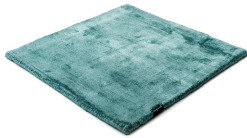

# MARK 2 VISCOSE

stormy sea 3870

black 3862

deep carbon 3878

mountain mist 3871

steel grey 3879

gentle grey 3872

bright chrome 3884

dark brown 3880

dark chocolate 3874

glam taupe 3877

cocoon grey 3875

light sand 3876

champagne 3873

honey 3885

leaf green 3881

lemon 3861

lagoon 3882

teal 3860

stormy sea 3870

blue iron 3887

lavender 3886

dark blush 3859

deep red 3883

# Technical facts

ID:	3870
manufacture:	handwoven
name:	MARK 2 Viscose
colour:	stormy sea
pile material:	viscose
pile length:	0,6 cm
total height:	1,1 cm
overall weight per sqm:	3,6 kg
standard sizes:	170x240 cm   200x200 cm   200x300 cm   250x350 cm   300x400 cm
custom sizes:	yes
max. size:	500 x 2500 cm
custom colours:	-
custom shapes:	yes
outdoor use:	-
durability:	*
sound absorbing:	yes
anti static:	yes