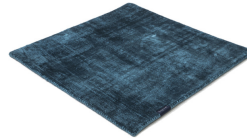

# MARK 2 VISCOSE

stormy sea 3870

black 3862

deep carbon 3878

mountain mist 3871

steel grey 3879

gentle grey 3872

bright chrome 3884

dark brown 3880

dark chocolate 3874

glam taupe 3877

cocoon grey 3875

light sand 3876

champagne 3873

honey 3885

leaf green 3881

lemon 3861

lagoon 3882

teal 3860

stormy sea 3870

blue iron 3887

lavender 3886

dark blush 3859

deep red 3883

# Technical facts

ID:	3870
manufacture:	handwoven
name:	MARK 2 Viscose
colour:	stormy sea
pile material:	viscose
pile length:	0,6 cm
total height:	1,1 cm
overall weight per sqm:	3,6 kg
standard sizes:	170x240 cm   200x200 cm   200x300 cm   250x350 cm   300x400 cm
custom sizes:	yes
max. size:	500 x 2500 cm
custom colours:	-
custom shapes:	yes
outdoor use:	-
durability:	*
sound absorbing:	yes
anti static:	yes