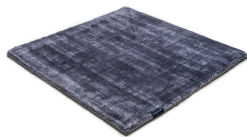

MARK 2 VISCOSE

blue iron 3887

black 3862

deep carbon 3878

mountain mist 3871

steel grey 3879

gentle grey 3872

bright chrome 3884

dark brown 3880

dark chocolate 3874

glam taupe 3877

cocoon grey 3875

light sand 3876

champagne 3873

honey 3885

leaf green 3881

lemon 3861

lagoon 3882

teal 3860

stormy sea 3870

blue iron 3887

lavender 3886

dark blush 3859

deep red 3883

Technical facts

ID:	3887
manufacture:	handwoven
name:	MARK 2 Viscose
colour:	blue iron
pile material:	viscose
pile length:	0,6 cm
total height:	1,1 cm
overall weight per sqm:	3,6 kg
standard sizes:	170x240 cm 200x200 cm 200x300 cm 250x350 cm 300x400 cm
custom sizes:	yes
max. size:	500 x 2500 cm
custom colours:	-
custom shapes:	yes
outdoor use:	-
durability:	*
sound absorbing:	yes
anti static:	yes