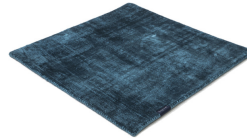

MARK 2 VISCOSE

blue iron 3887

black 3862

deep carbon 3878

mountain mist 3871

steel grey 3879

gentle grey 3872

bright chrome 3884

dark brown 3880

dark chocolate 3874

glam taupe 3877

cocoon grey 3875

light sand 3876

champagne 3873

honey 3885

leaf green 3881

lemon 3861

lagoon 3882

teal 3860

stormy sea 3870

blue iron 3887

lavender 3886

dark blush 3859

deep red 3883

Technical facts

ID:	3887
manufacture:	handwoven
name:	MARK 2 Viscose
colour:	blue iron
pile material:	viscose
pile length:	0,6 cm
total height:	1,1 cm
overall weight per sqm:	3,6 kg
standard sizes:	170x240 cm 200x200 cm 200x300 cm 250x350 cm 300x400 cm
custom sizes:	yes
max. size:	500 x 2500 cm
custom colours:	-
custom shapes:	yes
outdoor use:	-
durability:	*
sound absorbing:	yes
anti static:	yes