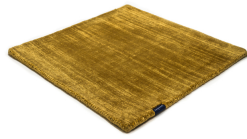

MARK 2 VISCOSE

blue iron 3887

black 3862

deep carbon 3878

mountain mist 3871

steel grey 3879

gentle grey 3872

bright chrome 3884

dark brown 3880

dark chocolate 3874

glam taupe 3877

cocoon grey 3875

light sand 3876

champagne 3873

honey 3885

leaf green 3881

lemon 3861

lagoon 3882

teal 3860

stormy sea 3870

blue iron 3887

lavender 3886

dark blush 3859

deep red 3883

Technical facts

ID:	3887
manufacture:	handwoven
name:	MARK 2 Viscose
colour:	blue iron
pile material:	viscose
pile length:	0,6 cm
total height:	1,1 cm
overall weight per sqm:	3,6 kg
standard sizes:	170x240 cm 200x200 cm 200x300 cm 250x350 cm 300x400 cm
custom sizes:	yes
max. size:	500 x 2500 cm
custom colours:	-
custom shapes:	yes
outdoor use:	-
durability:	*
sound absorbing:	yes
anti static:	yes