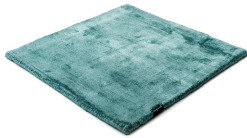

MARK 2 VISCOSE

blue iron 3887

black 3862

deep carbon 3878

mountain mist 3871

steel grey 3879

gentle grey 3872

bright chrome 3884

dark brown 3880

dark chocolate 3874

glam taupe 3877

cocoon grey 3875

light sand 3876

champagne 3873

honey 3885

leaf green 3881

lemon 3861

lagoon 3882

teal 3860

stormy sea 3870

blue iron 3887

lavender 3886

dark blush 3859

deep red 3883

Technical facts

ID:	3887
manufacture:	handwoven
name:	MARK 2 Viscose
colour:	blue iron
pile material:	viscose
pile length:	0,6 cm
total height:	1,1 cm
overall weight per sqm:	3,6 kg
standard sizes:	170x240 cm 200x200 cm 200x300 cm 250x350 cm 300x400 cm
custom sizes:	yes
max. size:	500 x 2500 cm
custom colours:	-
custom shapes:	yes
outdoor use:	-
durability:	*
sound absorbing:	yes
anti static:	yes