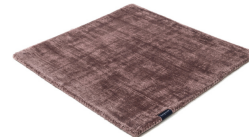

MARK 2 VISCOSE

blue iron 3887

black 3862

deep carbon 3878

mountain mist 3871

steel grey 3879

gentle grey 3872

bright chrome 3884

dark brown 3880

dark chocolate 3874

glam taupe 3877

cocoon grey 3875

light sand 3876

champagne 3873

honey 3885

leaf green 3881

lemon 3861

lagoon 3882

teal 3860

stormy sea 3870

blue iron 3887

lavender 3886

dark blush 3859

deep red 3883

Technical facts

ID:	3887
manufacture:	handwoven
name:	MARK 2 Viscose
colour:	blue iron
pile material:	viscose
pile length:	0,6 cm
total height:	1,1 cm
overall weight per sqm:	3,6 kg
standard sizes:	170x240 cm 200x200 cm 200x300 cm 250x350 cm 300x400 cm
custom sizes:	yes
max. size:	500 x 2500 cm
custom colours:	-
custom shapes:	yes
outdoor use:	-
durability:	*
sound absorbing:	yes
anti static:	yes