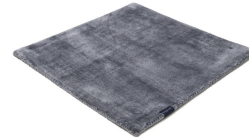

MARK 2 VISCOSE

blue iron 3887

black 3862

deep carbon 3878

mountain mist 3871

steel grey 3879

gentle grey 3872

bright chrome 3884

dark brown 3880

dark chocolate 3874

glam taupe 3877

cocoon grey 3875

light sand 3876

champagne 3873

honey 3885

leaf green 3881

lemon 3861

lagoon 3882

teal 3860

stormy sea 3870

blue iron 3887

lavender 3886

dark blush 3859

deep red 3883

Technical facts

ID:	3887
manufacture:	handwoven
name:	MARK 2 Viscose
colour:	blue iron
pile material:	viscose
pile length:	0,6 cm
total height:	1,1 cm
overall weight per sqm:	3,6 kg
standard sizes:	170x240 cm 200x200 cm 200x300 cm 250x350 cm 300x400 cm
custom sizes:	yes
max. size:	500 x 2500 cm
custom colours:	-
custom shapes:	yes
outdoor use:	-
durability:	*
sound absorbing:	yes
anti static:	yes