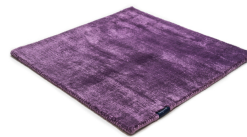

MARK 2 VISCOSE

blue iron 3887

black 3862

deep carbon 3878

mountain mist 3871

steel grey 3879

gentle grey 3872

bright chrome 3884

dark brown 3880

dark chocolate 3874

glam taupe 3877

cocoon grey 3875

light sand 3876

champagne 3873

honey 3885

leaf green 3881

lemon 3861

lagoon 3882

teal 3860

stormy sea 3870

blue iron 3887

lavender 3886

dark blush 3859

deep red 3883

Technical facts

ID:	3887
manufacture:	handwoven
name:	MARK 2 Viscose
colour:	blue iron
pile material:	viscose
pile length:	0,6 cm
total height:	1,1 cm
overall weight per sqm:	3,6 kg
standard sizes:	170x240 cm 200x200 cm 200x300 cm 250x350 cm 300x400 cm
custom sizes:	yes
max. size:	500 x 2500 cm
custom colours:	-
custom shapes:	yes
outdoor use:	-
durability:	*
sound absorbing:	yes
anti static:	yes