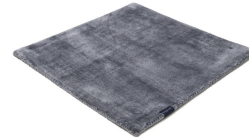

# MARK 2 VISCOSE

lavender 3886

black 3862

deep carbon 3878

mountain mist 3871

steel grey 3879

gentle grey 3872

bright chrome 3884

dark brown 3880

dark chocolate 3874

glam taupe 3877

cocoon grey 3875

light sand 3876

champagne 3873

honey 3885

leaf green 3881

lemon 3861

lagoon 3882

teal 3860

stormy sea 3870

blue iron 3887

lavender 3886

dark blush 3859

deep red 3883

# Technical facts

ID:	3886
manufacture:	handwoven
name:	MARK 2 Viscose
colour:	lavender
pile material:	viscose
pile length:	0,6 cm
total height:	1,1 cm
overall weight per sqm:	3,6 kg
standard sizes:	170x240 cm   200x200 cm   200x300 cm   250x350 cm   300x400 cm
custom sizes:	yes
max. size:	500 x 2500 cm
custom colours:	-
custom shapes:	yes
outdoor use:	-
durability:	*
sound absorbing:	yes
anti static:	yes