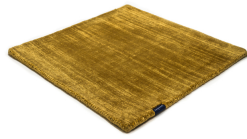

# MARK 2 VISCOSE

lavender 3886

black 3862

deep carbon 3878

mountain mist 3871

steel grey 3879

gentle grey 3872

bright chrome 3884

dark brown 3880

dark chocolate 3874

glam taupe 3877

cocoon grey 3875

light sand 3876

champagne 3873

honey 3885

leaf green 3881

lemon 3861

lagoon 3882

teal 3860

stormy sea 3870

blue iron 3887

lavender 3886

dark blush 3859

deep red 3883

# Technical facts

ID:	3886
manufacture:	handwoven
name:	MARK 2 Viscose
colour:	lavender
pile material:	viscose
pile length:	0,6 cm
total height:	1,1 cm
overall weight per sqm:	3,6 kg
standard sizes:	170x240 cm   200x200 cm   200x300 cm   250x350 cm   300x400 cm
custom sizes:	yes
max. size:	500 x 2500 cm
custom colours:	-
custom shapes:	yes
outdoor use:	-
durability:	*
sound absorbing:	yes
anti static:	yes