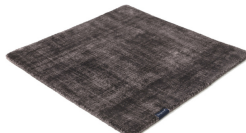

# MARK 2 VISCOSE

lavender 3886

black 3862

deep carbon 3878

mountain mist 3871

steel grey 3879

gentle grey 3872

bright chrome 3884

dark brown 3880

dark chocolate 3874

glam taupe 3877

cocoon grey 3875

light sand 3876

champagne 3873

honey 3885

leaf green 3881

# Technical facts

ID:	3886
manufacture:	handwoven
name:	MARK 2 Viscose
colour:	lavender
pile material:	viscose
pile length:	0,6 cm
total height:	1,1 cm
overall weight per sqm:	3,6 kg
standard sizes:	170x240 cm   200x200 cm   200x300 cm   250x350 cm   300x400 cm
custom sizes:	yes
max. size:	500 x 2500 cm
custom colours:	-
custom shapes:	yes
outdoor use:	-
durability:	*
sound absorbing:	yes
anti static:	yes