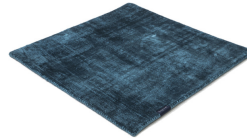

# MARK 2 VISCOSE

lavender 3886

black 3862

deep carbon 3878

mountain mist 3871

steel grey 3879

gentle grey 3872

bright chrome 3884

dark brown 3880

dark chocolate 3874

glam taupe 3877

cocoon grey 3875

light sand 3876

champagne 3873

honey 3885

leaf green 3881

lemon 3861

lagoon 3882

teal 3860

stormy sea 3870

blue iron 3887

lavender 3886

dark blush 3859

deep red 3883

# Technical facts

ID:	3886
manufacture:	handwoven
name:	MARK 2 Viscose
colour:	lavender
pile material:	viscose
pile length:	0,6 cm
total height:	1,1 cm
overall weight per sqm:	3,6 kg
standard sizes:	170x240 cm   200x200 cm   200x300 cm   250x350 cm   300x400 cm
custom sizes:	yes
max. size:	500 x 2500 cm
custom colours:	-
custom shapes:	yes
outdoor use:	-
durability:	*
sound absorbing:	yes
anti static:	yes