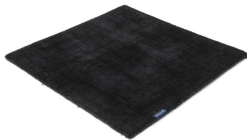

# MARK 2 VISCOSE

lavender 3886

black 3862

deep carbon 3878

mountain mist 3871

steel grey 3879

gentle grey 3872

bright chrome 3884

dark brown 3880

dark chocolate 3874

glam taupe 3877

cocoon grey 3875

light sand 3876

champagne 3873

honey 3885

leaf green 3881

# Technical facts

ID:	3886
manufacture:	handwoven
name:	MARK 2 Viscose
colour:	lavender
pile material:	viscose
pile length:	0,6 cm
total height:	1,1 cm
overall weight per sqm:	3,6 kg
standard sizes:	170x240 cm   200x200 cm   200x300 cm   250x350 cm   300x400 cm
custom sizes:	yes
max. size:	500 x 2500 cm
custom colours:	-
custom shapes:	yes
outdoor use:	-
durability:	*
sound absorbing:	yes
anti static:	yes