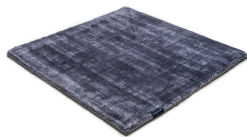

# MARK 2 VISCOSE

lavender 3886

black 3862

deep carbon 3878

mountain mist 3871

steel grey 3879

gentle grey 3872

bright chrome 3884

dark brown 3880

dark chocolate 3874

glam taupe 3877

cocoon grey 3875

light sand 3876

champagne 3873

honey 3885

leaf green 3881

lemon 3861

lagoon 3882

teal 3860

stormy sea 3870

blue iron 3887

lavender 3886

dark blush 3859

deep red 3883

# Technical facts

ID:	3886
manufacture:	handwoven
name:	MARK 2 Viscose
colour:	lavender
pile material:	viscose
pile length:	0,6 cm
total height:	1,1 cm
overall weight per sqm:	3,6 kg
standard sizes:	170x240 cm   200x200 cm   200x300 cm   250x350 cm   300x400 cm
custom sizes:	yes
max. size:	500 x 2500 cm
custom colours:	-
custom shapes:	yes
outdoor use:	-
durability:	*
sound absorbing:	yes
anti static:	yes