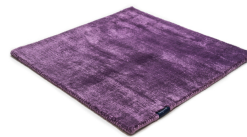

# MARK 2 VISCOSE

lavender 3886

black 3862

deep carbon 3878

mountain mist 3871

steel grey 3879

gentle grey 3872

bright chrome 3884

dark brown 3880

dark chocolate 3874

glam taupe 3877

cocoon grey 3875

light sand 3876

champagne 3873

honey 3885

leaf green 3881

lemon 3861

lagoon 3882

teal 3860

stormy sea 3870

blue iron 3887

lavender 3886

dark blush 3859

deep red 3883

# Technical facts

ID:	3886
manufacture:	handwoven
name:	MARK 2 Viscose
colour:	lavender
pile material:	viscose
pile length:	0,6 cm
total height:	1,1 cm
overall weight per sqm:	3,6 kg
standard sizes:	170x240 cm   200x200 cm   200x300 cm   250x350 cm   300x400 cm
custom sizes:	yes
max. size:	500 x 2500 cm
custom colours:	-
custom shapes:	yes
outdoor use:	-
durability:	*
sound absorbing:	yes
anti static:	yes