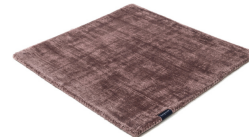

# MARK 2 VISCOSE

lavender 3886

black 3862

deep carbon 3878

mountain mist 3871

steel grey 3879

gentle grey 3872

bright chrome 3884

dark brown 3880

dark chocolate 3874

glam taupe 3877

cocoon grey 3875

light sand 3876

champagne 3873

honey 3885

leaf green 3881

lemon 3861

lagoon 3882

teal 3860

stormy sea 3870

blue iron 3887

lavender 3886

dark blush 3859

deep red 3883

# Technical facts

ID:	3886
manufacture:	handwoven
name:	MARK 2 Viscose
colour:	lavender
pile material:	viscose
pile length:	0,6 cm
total height:	1,1 cm
overall weight per sqm:	3,6 kg
standard sizes:	170x240 cm   200x200 cm   200x300 cm   250x350 cm   300x400 cm
custom sizes:	yes
max. size:	500 x 2500 cm
custom colours:	-
custom shapes:	yes
outdoor use:	-
durability:	*
sound absorbing:	yes
anti static:	yes