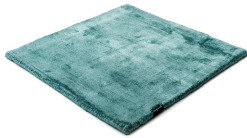

# MARK 2 VISCOSE

lavender 3886

black 3862

deep carbon 3878

mountain mist 3871

steel grey 3879

gentle grey 3872

bright chrome 3884

dark brown 3880

dark chocolate 3874

glam taupe 3877

cocoon grey 3875

light sand 3876

champagne 3873

honey 3885

leaf green 3881

lemon 3861

lagoon 3882

teal 3860

stormy sea 3870

blue iron 3887

lavender 3886

dark blush 3859

deep red 3883

# Technical facts

ID:	3886
manufacture:	handwoven
name:	MARK 2 Viscose
colour:	lavender
pile material:	viscose
pile length:	0,6 cm
total height:	1,1 cm
overall weight per sqm:	3,6 kg
standard sizes:	170x240 cm   200x200 cm   200x300 cm   250x350 cm   300x400 cm
custom sizes:	yes
max. size:	500 x 2500 cm
custom colours:	-
custom shapes:	yes
outdoor use:	-
durability:	*
sound absorbing:	yes
anti static:	yes