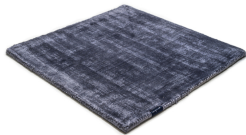

MARK 2 VISCOSE

dark blush 3859

black 3862

deep carbon 3878

mountain mist 3871

steel grey 3879

gentle grey 3872

bright chrome 3884

dark brown 3880

dark chocolate 3874

glam taupe 3877

cocoon grey 3875

light sand 3876

champagne 3873

honey 3885

leaf green 3881

lemon 3861

lagoon 3882

teal 3860

stormy sea 3870

blue iron 3887

lavender 3886

dark blush 3859

deep red 3883

Technical facts

ID:	3859
manufacture:	handwoven
name:	MARK 2 Viscose
colour:	dark blush
pile material:	viscose
pile length:	0,6 cm
total height:	1,1 cm
overall weight per sqm:	3,6 kg
standard sizes:	170x240 cm 200x200 cm 200x300 cm 250x350 cm 300x400 cm
custom sizes:	yes
max. size:	500 x 2500 cm
custom colours:	-
custom shapes:	yes
outdoor use:	-
durability:	*
sound absorbing:	yes
anti static:	yes