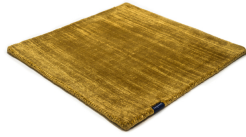

MARK 2 VISCOSE

dark blush 3859

black 3862

deep carbon 3878

mountain mist 3871

steel grey 3879

gentle grey 3872

bright chrome 3884

dark brown 3880

dark chocolate 3874

glam taupe 3877

cocoon grey 3875

light sand 3876

champagne 3873

honey 3885

leaf green 3881

lemon 3861

lagoon 3882

teal 3860

stormy sea 3870

blue iron 3887

lavender 3886

dark blush 3859

deep red 3883

Technical facts

ID:	3859
manufacture:	handwoven
name:	MARK 2 Viscose
colour:	dark blush
pile material:	viscose
pile length:	0,6 cm
total height:	1,1 cm
overall weight per sqm:	3,6 kg
standard sizes:	170x240 cm 200x200 cm 200x300 cm 250x350 cm 300x400 cm
custom sizes:	yes
max. size:	500 x 2500 cm
custom colours:	-
custom shapes:	yes
outdoor use:	-
durability:	*
sound absorbing:	yes
anti static:	yes