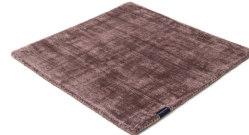

MARK 2 VISCOSE

dark blush 3859

black 3862

deep carbon 3878

mountain mist 3871

steel grey 3879

gentle grey 3872

bright chrome 3884

dark brown 3880

dark chocolate 3874

glam taupe 3877

cocoon grey 3875

light sand 3876

champagne 3873

honey 3885

leaf green 3881

lemon 3861

lagoon 3882

teal 3860

stormy sea 3870

blue iron 3887

lavender 3886

dark blush 3859

deep red 3883

Technical facts

ID:	3859
manufacture:	handwoven
name:	MARK 2 Viscose
colour:	dark blush
pile material:	viscose
pile length:	0,6 cm
total height:	1,1 cm
overall weight per sqm:	3,6 kg
standard sizes:	170x240 cm 200x200 cm 200x300 cm 250x350 cm 300x400 cm
custom sizes:	yes
max. size:	500 x 2500 cm
custom colours:	-
custom shapes:	yes
outdoor use:	-
durability:	*
sound absorbing:	yes
anti static:	yes