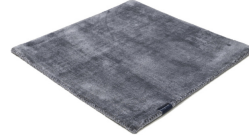

MARK 2 VISCOSE

dark blush 3859

black 3862

deep carbon 3878

mountain mist 3871

steel grey 3879

gentle grey 3872

bright chrome 3884

dark brown 3880

dark chocolate 3874

glam taupe 3877

cocoon grey 3875

light sand 3876

champagne 3873

honey 3885

leaf green 3881

lemon 3861

lagoon 3882

teal 3860

stormy sea 3870

blue iron 3887

lavender 3886

dark blush 3859

deep red 3883

Technical facts

ID:	3859
manufacture:	handwoven
name:	MARK 2 Viscose
colour:	dark blush
pile material:	viscose
pile length:	0,6 cm
total height:	1,1 cm
overall weight per sqm:	3,6 kg
standard sizes:	170x240 cm 200x200 cm 200x300 cm 250x350 cm 300x400 cm
custom sizes:	yes
max. size:	500 x 2500 cm
custom colours:	-
custom shapes:	yes
outdoor use:	-
durability:	*
sound absorbing:	yes
anti static:	yes