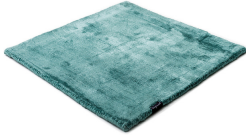

MARK 2 VISCOSE

dark blush 3859

black 3862

deep carbon 3878

mountain mist 3871

steel grey 3879

gentle grey 3872

bright chrome 3884

dark brown 3880

dark chocolate 3874

glam taupe 3877

cocoon grey 3875

light sand 3876

champagne 3873

honey 3885

leaf green 3881

lemon 3861

lagoon 3882

teal 3860

stormy sea 3870

blue iron 3887

lavender 3886

dark blush 3859

deep red 3883

Technical facts

ID:	3859
manufacture:	handwoven
name:	MARK 2 Viscose
colour:	dark blush
pile material:	viscose
pile length:	0,6 cm
total height:	1,1 cm
overall weight per sqm:	3,6 kg
standard sizes:	170x240 cm 200x200 cm 200x300 cm 250x350 cm 300x400 cm
custom sizes:	yes
max. size:	500 x 2500 cm
custom colours:	-
custom shapes:	yes
outdoor use:	-
durability:	*
sound absorbing:	yes
anti static:	yes