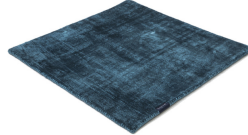

MARK 2 VISCOSE

dark blush 3859

black 3862

deep carbon 3878

mountain mist 3871

steel grey 3879

gentle grey 3872

bright chrome 3884

dark brown 3880

dark chocolate 3874

glam taupe 3877

cocoon grey 3875

light sand 3876

champagne 3873

honey 3885

leaf green 3881

lemon 3861

lagoon 3882

teal 3860

stormy sea 3870

blue iron 3887

lavender 3886

dark blush 3859

deep red 3883

Technical facts

ID:	3859
manufacture:	handwoven
name:	MARK 2 Viscose
colour:	dark blush
pile material:	viscose
pile length:	0,6 cm
total height:	1,1 cm
overall weight per sqm:	3,6 kg
standard sizes:	170x240 cm 200x200 cm 200x300 cm 250x350 cm 300x400 cm
custom sizes:	yes
max. size:	500 x 2500 cm
custom colours:	-
custom shapes:	yes
outdoor use:	-
durability:	*
sound absorbing:	yes
anti static:	yes