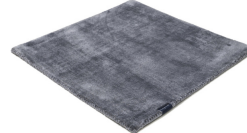

MARK 2 VISCOSE

deep red 3883

black 3862

deep carbon 3878

mountain mist 3871

steel grey 3879

gentle grey 3872

bright chrome 3884

dark brown 3880

dark chocolate 3874

glam taupe 3877

cocoon grey 3875

light sand 3876

champagne 3873

honey 3885

leaf green 3881

lemon 3861

lagoon 3882

teal 3860

stormy sea 3870

blue iron 3887

lavender 3886

dark blush 3859

deep red 3883

Technical facts

ID:	3883
manufacture:	handwoven
name:	MARK 2 Viscose
colour:	deep red
pile material:	viscose
pile length:	0,6 cm
total height:	1,1 cm
overall weight per sqm:	3,6 kg
standard sizes:	170x240 cm 200x200 cm 200x300 cm 250x350 cm 300x400 cm
custom sizes:	yes
max. size:	500 x 2500 cm
custom colours:	-
custom shapes:	yes
outdoor use:	-
durability:	*
sound absorbing:	yes
anti static:	yes