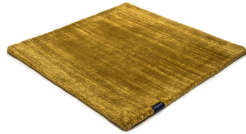

MARK 2 VISCOSE

deep red 3883

black 3862

deep carbon 3878

mountain mist 3871

steel grey 3879

gentle grey 3872

bright chrome 3884

dark brown 3880

dark chocolate 3874

glam taupe 3877

cocoon grey 3875

light sand 3876

champagne 3873

honey 3885

leaf green 3881

lemon 3861

lagoon 3882

teal 3860

stormy sea 3870

blue iron 3887

lavender 3886

dark blush 3859

deep red 3883

Technical facts

ID:	3883
manufacture:	handwoven
name:	MARK 2 Viscose
colour:	deep red
pile material:	viscose
pile length:	0,6 cm
total height:	1,1 cm
overall weight per sqm:	3,6 kg
standard sizes:	170x240 cm 200x200 cm 200x300 cm 250x350 cm 300x400 cm
custom sizes:	yes
max. size:	500 x 2500 cm
custom colours:	-
custom shapes:	yes
outdoor use:	-
durability:	*
sound absorbing:	yes
anti static:	yes