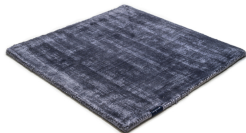

MARK 2 VISCOSE

deep red 3883

black 3862

deep carbon 3878

mountain mist 3871

steel grey 3879

gentle grey 3872

bright chrome 3884

dark brown 3880

dark chocolate 3874

glam taupe 3877

cocoon grey 3875

light sand 3876

champagne 3873

honey 3885

leaf green 3881

lemon 3861

lagoon 3882

teal 3860

stormy sea 3870

blue iron 3887

lavender 3886

dark blush 3859

deep red 3883

Technical facts

ID:	3883
manufacture:	handwoven
name:	MARK 2 Viscose
colour:	deep red
pile material:	viscose
pile length:	0,6 cm
total height:	1,1 cm
overall weight per sqm:	3,6 kg
standard sizes:	170x240 cm 200x200 cm 200x300 cm 250x350 cm 300x400 cm
custom sizes:	yes
max. size:	500 x 2500 cm
custom colours:	-
custom shapes:	yes
outdoor use:	-
durability:	*
sound absorbing:	yes
anti static:	yes