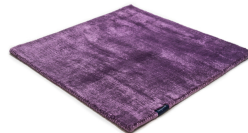

MARK 2 VISCOSE

deep red 3883

black 3862

deep carbon 3878

mountain mist 3871

steel grey 3879

gentle grey 3872

bright chrome 3884

dark brown 3880

dark chocolate 3874

glam taupe 3877

cocoon grey 3875

light sand 3876

champagne 3873

honey 3885

leaf green 3881

lemon 3861

lagoon 3882

teal 3860

stormy sea 3870

blue iron 3887

lavender 3886

dark blush 3859

deep red 3883

Technical facts

ID:	3883
manufacture:	handwoven
name:	MARK 2 Viscose
colour:	deep red
pile material:	viscose
pile length:	0,6 cm
total height:	1,1 cm
overall weight per sqm:	3,6 kg
standard sizes:	170x240 cm 200x200 cm 200x300 cm 250x350 cm 300x400 cm
custom sizes:	yes
max. size:	500 x 2500 cm
custom colours:	-
custom shapes:	yes
outdoor use:	-
durability:	*
sound absorbing:	yes
anti static:	yes