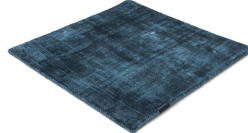

MARK 2 VISCOSE

deep red 3883

black 3862

deep carbon 3878

mountain mist 3871

steel grey 3879

gentle grey 3872

bright chrome 3884

dark brown 3880

dark chocolate 3874

glam taupe 3877

cocoon grey 3875

light sand 3876

champagne 3873

honey 3885

leaf green 3881

lemon 3861

lagoon 3882

teal 3860

stormy sea 3870

blue iron 3887

lavender 3886

dark blush 3859

deep red 3883

Technical facts

ID:	3883
manufacture:	handwoven
name:	MARK 2 Viscose
colour:	deep red
pile material:	viscose
pile length:	0,6 cm
total height:	1,1 cm
overall weight per sqm:	3,6 kg
standard sizes:	170x240 cm 200x200 cm 200x300 cm 250x350 cm 300x400 cm
custom sizes:	yes
max. size:	500 x 2500 cm
custom colours:	-
custom shapes:	yes
outdoor use:	-
durability:	*
sound absorbing:	yes
anti static:	yes