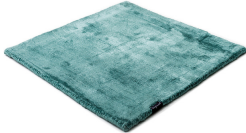

MARK 2 VISCOSE

deep red 3883

black 3862

deep carbon 3878

mountain mist 3871

steel grey 3879

gentle grey 3872

bright chrome 3884

dark brown 3880

dark chocolate 3874

glam taupe 3877

cocoon grey 3875

light sand 3876

champagne 3873

honey 3885

leaf green 3881

lemon 3861

lagoon 3882

teal 3860

stormy sea 3870

blue iron 3887

lavender 3886

dark blush 3859

deep red 3883

Technical facts

ID:	3883
manufacture:	handwoven
name:	MARK 2 Viscose
colour:	deep red
pile material:	viscose
pile length:	0,6 cm
total height:	1,1 cm
overall weight per sqm:	3,6 kg
standard sizes:	170x240 cm 200x200 cm 200x300 cm 250x350 cm 300x400 cm
custom sizes:	yes
max. size:	500 x 2500 cm
custom colours:	-
custom shapes:	yes
outdoor use:	-
durability:	*
sound absorbing:	yes
anti static:	yes