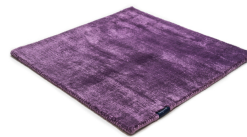

MARK 2 VISCOSE

steel grey 3879

black 3862

deep carbon 3878

mountain mist 3871

steel grey 3879

gentle grey 3872

bright chrome 3884

dark brown 3880

dark chocolate 3874

glam taupe 3877

cocoon grey 3875

light sand 3876

champagne 3873

honey 3885

leaf green 3881

lemon 3861

lagoon 3882

teal 3860

stormy sea 3870

blue iron 3887

lavender 3886

dark blush 3859

deep red 3883

Technical facts

ID:	3879
manufacture:	handwoven
name:	MARK 2 Viscose
colour:	steel grey
pile material:	viscose
pile length:	0,6 cm
total height:	1,1 cm
overall weight per sqm:	3,6 kg
standard sizes:	170x240 cm 200x200 cm 200x300 cm 250x350 cm 300x400 cm
custom sizes:	yes
max. size:	500 x 2500 cm
custom colours:	-
custom shapes:	yes
outdoor use:	-
durability:	*
sound absorbing:	yes
anti static:	yes