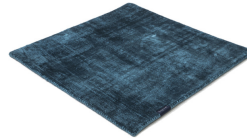

MARK 2 VISCOSE

steel grey 3879

black 3862

deep carbon 3878

mountain mist 3871

steel grey 3879

gentle grey 3872

bright chrome 3884

dark brown 3880

dark chocolate 3874

glam taupe 3877

cocoon grey 3875

light sand 3876

champagne 3873

honey 3885

leaf green 3881

lemon 3861

lagoon 3882

teal 3860

stormy sea 3870

blue iron 3887

lavender 3886

dark blush 3859

deep red 3883

Technical facts

ID:	3879
manufacture:	handwoven
name:	MARK 2 Viscose
colour:	steel grey
pile material:	viscose
pile length:	0,6 cm
total height:	1,1 cm
overall weight per sqm:	3,6 kg
standard sizes:	170x240 cm 200x200 cm 200x300 cm 250x350 cm 300x400 cm
custom sizes:	yes
max. size:	500 x 2500 cm
custom colours:	-
custom shapes:	yes
outdoor use:	-
durability:	*
sound absorbing:	yes
anti static:	yes