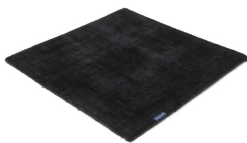

MARK 2 VISCOSE

steel grey 3879

black 3862

deep carbon 3878

mountain mist 3871

steel grey 3879

gentle grey 3872

bright chrome 3884

dark brown 3880

dark chocolate 3874

glam taupe 3877

cocoon grey 3875

light sand 3876

champagne 3873

honey 3885

leaf green 3881

Technical facts

ID:	3879
manufacture:	handwoven
name:	MARK 2 Viscose
colour:	steel grey
pile material:	viscose
pile length:	0,6 cm
total height:	1,1 cm
overall weight per sqm:	3,6 kg
standard sizes:	170x240 cm 200x200 cm 200x300 cm 250x350 cm 300x400 cm
custom sizes:	yes
max. size:	500 x 2500 cm
custom colours:	-
custom shapes:	yes
outdoor use:	-
durability:	*
sound absorbing:	yes
anti static:	yes