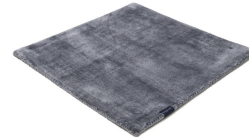

MARK 2 VISCOSE

steel grey 3879

black 3862

deep carbon 3878

mountain mist 3871

steel grey 3879

gentle grey 3872

bright chrome 3884

dark brown 3880

dark chocolate 3874

glam taupe 3877

cocoon grey 3875

light sand 3876

champagne 3873

honey 3885

leaf green 3881

lemon 3861

lagoon 3882

teal 3860

stormy sea 3870

blue iron 3887

lavender 3886

dark blush 3859

deep red 3883

Technical facts

ID:	3879
manufacture:	handwoven
name:	MARK 2 Viscose
colour:	steel grey
pile material:	viscose
pile length:	0,6 cm
total height:	1,1 cm
overall weight per sqm:	3,6 kg
standard sizes:	170x240 cm 200x200 cm 200x300 cm 250x350 cm 300x400 cm
custom sizes:	yes
max. size:	500 x 2500 cm
custom colours:	-
custom shapes:	yes
outdoor use:	-
durability:	*
sound absorbing:	yes
anti static:	yes