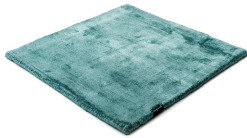

MARK 2 VISCOSE

steel grey 3879

black 3862

deep carbon 3878

mountain mist 3871

steel grey 3879

gentle grey 3872

bright chrome 3884

dark brown 3880

dark chocolate 3874

glam taupe 3877

cocoon grey 3875

light sand 3876

champagne 3873

honey 3885

leaf green 3881

lemon 3861

lagoon 3882

teal 3860

stormy sea 3870

blue iron 3887

lavender 3886

dark blush 3859

deep red 3883

Technical facts

ID:	3879
manufacture:	handwoven
name:	MARK 2 Viscose
colour:	steel grey
pile material:	viscose
pile length:	0,6 cm
total height:	1,1 cm
overall weight per sqm:	3,6 kg
standard sizes:	170x240 cm 200x200 cm 200x300 cm 250x350 cm 300x400 cm
custom sizes:	yes
max. size:	500 x 2500 cm
custom colours:	-
custom shapes:	yes
outdoor use:	-
durability:	*
sound absorbing:	yes
anti static:	yes