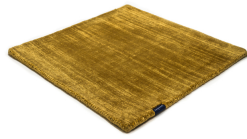

MARK 2 VISCOSE

steel grey 3879

black 3862

deep carbon 3878

mountain mist 3871

steel grey 3879

gentle grey 3872

bright chrome 3884

dark brown 3880

dark chocolate 3874

glam taupe 3877

cocoon grey 3875

light sand 3876

champagne 3873

honey 3885

leaf green 3881

lemon 3861

lagoon 3882

teal 3860

stormy sea 3870

blue iron 3887

lavender 3886

dark blush 3859

deep red 3883

Technical facts

ID:	3879
manufacture:	handwoven
name:	MARK 2 Viscose
colour:	steel grey
pile material:	viscose
pile length:	0,6 cm
total height:	1,1 cm
overall weight per sqm:	3,6 kg
standard sizes:	170x240 cm 200x200 cm 200x300 cm 250x350 cm 300x400 cm
custom sizes:	yes
max. size:	500 x 2500 cm
custom colours:	-
custom shapes:	yes
outdoor use:	-
durability:	*
sound absorbing:	yes
anti static:	yes