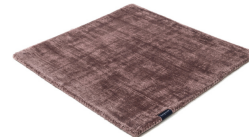

MARK 2 VISCOSE

steel grey 3879

black 3862

deep carbon 3878

mountain mist 3871

steel grey 3879

gentle grey 3872

bright chrome 3884

dark brown 3880

dark chocolate 3874

glam taupe 3877

cocoon grey 3875

light sand 3876

champagne 3873

honey 3885

leaf green 3881

lemon 3861

lagoon 3882

teal 3860

stormy sea 3870

blue iron 3887

lavender 3886

dark blush 3859

deep red 3883

Technical facts

ID:	3879
manufacture:	handwoven
name:	MARK 2 Viscose
colour:	steel grey
pile material:	viscose
pile length:	0,6 cm
total height:	1,1 cm
overall weight per sqm:	3,6 kg
standard sizes:	170x240 cm 200x200 cm 200x300 cm 250x350 cm 300x400 cm
custom sizes:	yes
max. size:	500 x 2500 cm
custom colours:	-
custom shapes:	yes
outdoor use:	-
durability:	*
sound absorbing:	yes
anti static:	yes