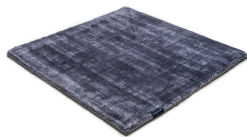

MARK 2 VISCOSE

steel grey 3879

black 3862

deep carbon 3878

mountain mist 3871

steel grey 3879

gentle grey 3872

bright chrome 3884

dark brown 3880

dark chocolate 3874

glam taupe 3877

cocoon grey 3875

light sand 3876

champagne 3873

honey 3885

leaf green 3881

lemon 3861

lagoon 3882

teal 3860

stormy sea 3870

blue iron 3887

lavender 3886

dark blush 3859

deep red 3883

Technical facts

ID:	3879
manufacture:	handwoven
name:	MARK 2 Viscose
colour:	steel grey
pile material:	viscose
pile length:	0,6 cm
total height:	1,1 cm
overall weight per sqm:	3,6 kg
standard sizes:	170x240 cm 200x200 cm 200x300 cm 250x350 cm 300x400 cm
custom sizes:	yes
max. size:	500 x 2500 cm
custom colours:	-
custom shapes:	yes
outdoor use:	-
durability:	*
sound absorbing:	yes
anti static:	yes