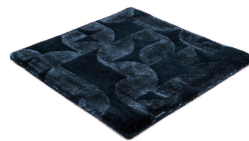

OBSIDIAN

amethyst 3135

amethyst 3135

blue basalt 3115

grey moonstone 3132

aquamarin 3144

sapphire 3134

turquoise 3116

emerald 3131

yellow topaz 3143

pale amber 3113

smoky quartz 3112

agate grey 3114

onyx 3133

Technical facts

ID:	3135
manufacture:	handtufted
name:	Obsidian
colour:	amethyst
pile material:	Tencel® & New Zealand wool
pile length:	0,8 cm
total height:	1,5 cm
overall weight per sqm:	5,15 kg
standard sizes:	170x240 cm 200x200 cm 200x300 cm 250x350 cm 300x400 cm
custom sizes:	yes
max. size:	400 x 500 cm
custom colours:	-
custom shapes:	yes
outdoor use:	-
durability:	*
sound absorbing:	yes
anti static:	yes